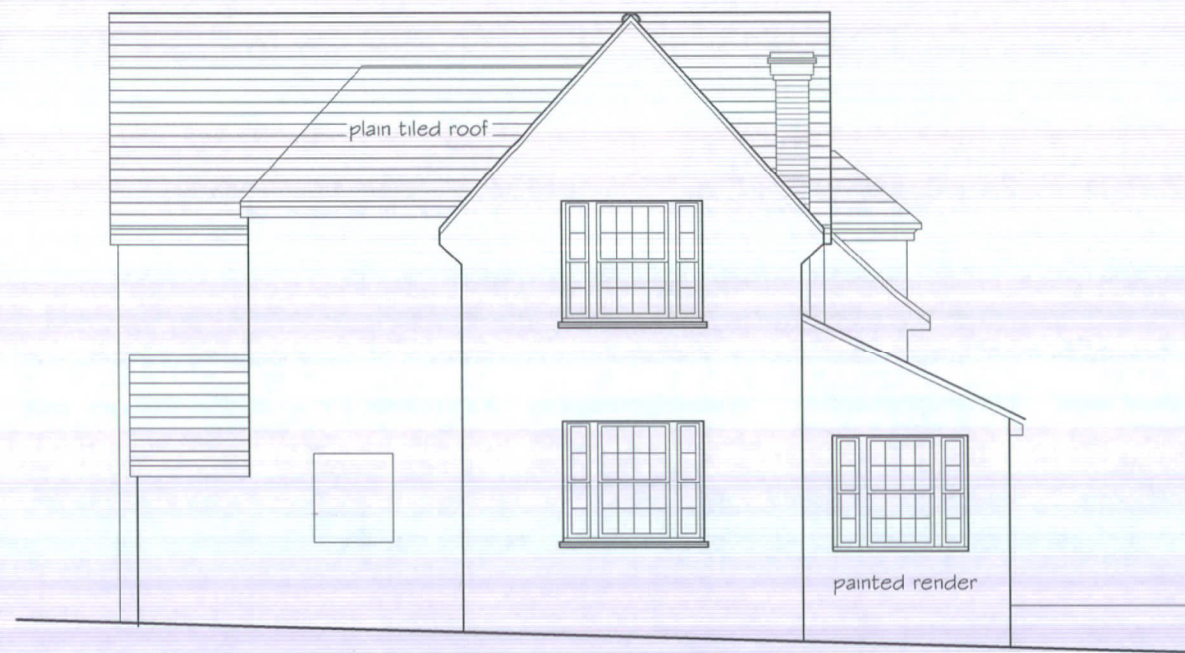

PART FRONT ELEVATION

SIDE ELEVATION

**PNA**

2 The Coach House, Corneybury Farm  
Ermine Street, Buntingford, Herts SG9 9RS

Tel: 01763 271292 / 01707 276595

Copyright © email : info@pna.eclipse.co.uk ~~Do Not Scale~~

The Warren  
Carbone Hill  
Northaw

Scale: 1:100

Date: January 2015

Existing Elevations

Drg. No  
732/05