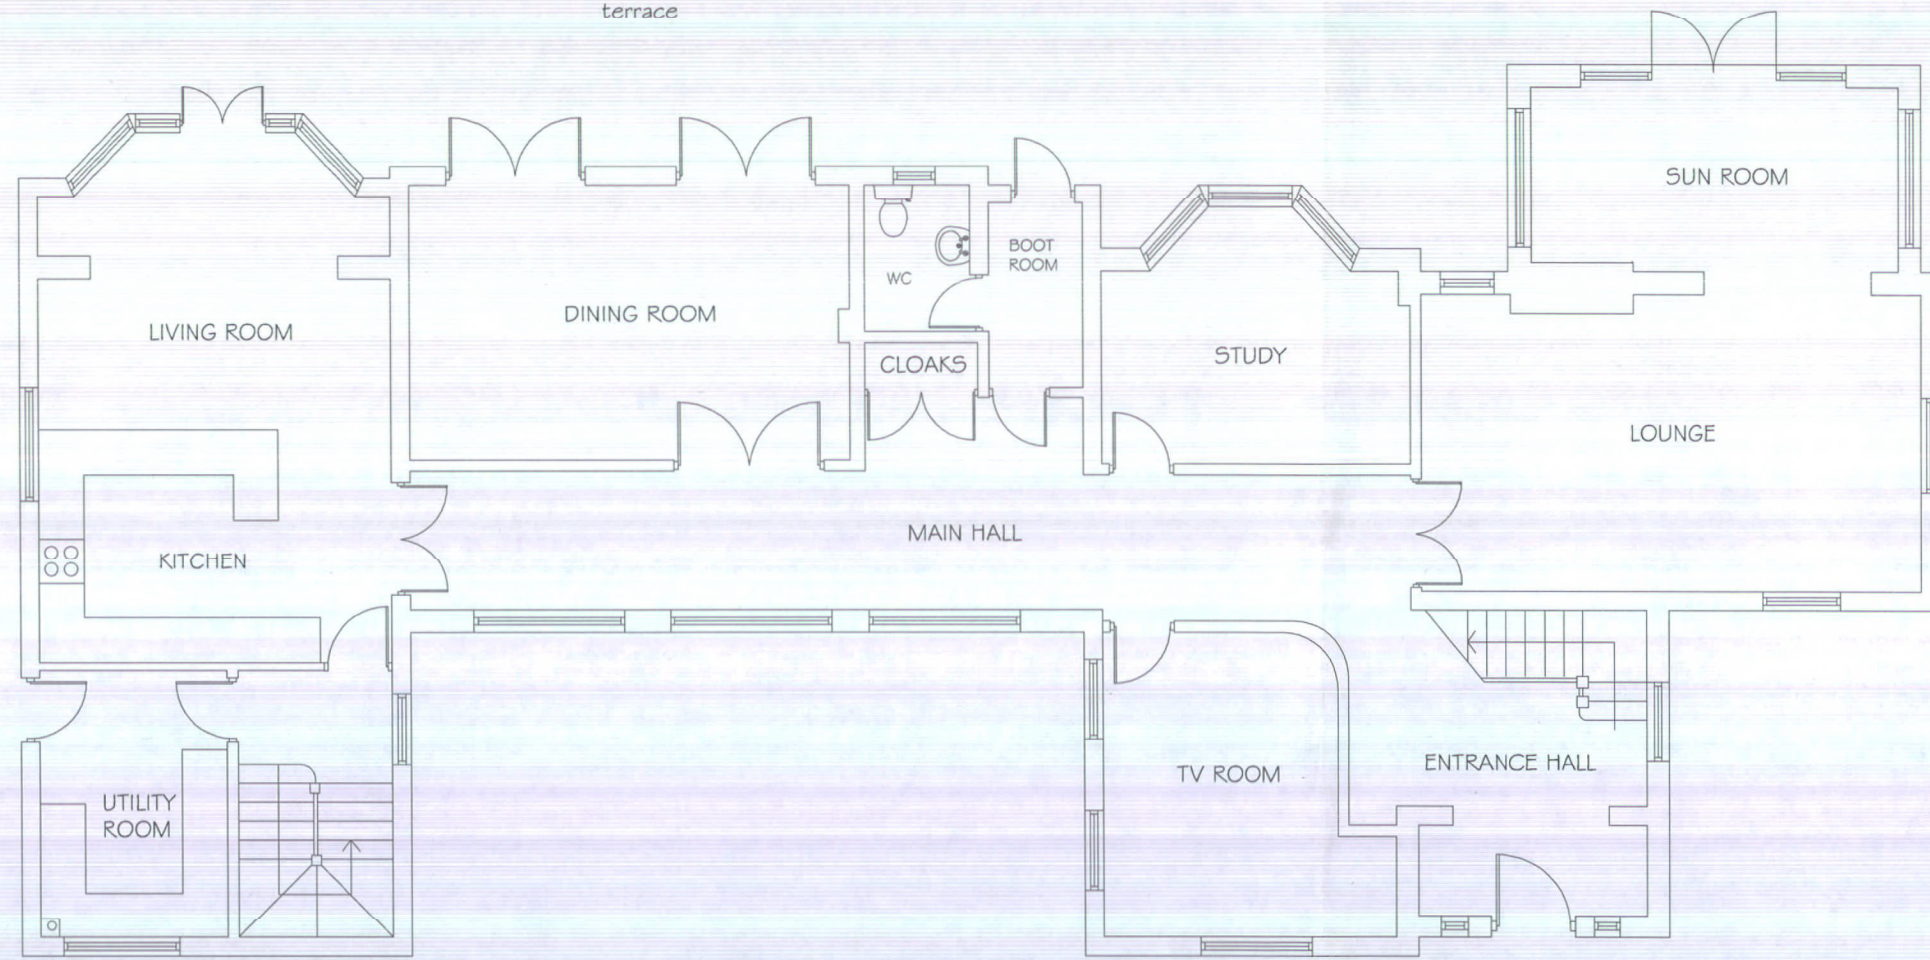

GROUND FLOOR LAYOUT

PNA

2 The Coach House, Comeybury Farm
Ermine Street, Buntingford, Herts SG9 9RS
Tel: 01763 271292 / 01707 276595
Copyright © email : info@pna.eclipse.co.uk Do Not Scale

The Warren
Carbone Hill
Northaw

Scale: 1:100
Date: August 2014

Existing
Ground & First Floor Layouts

Drg. No
732/01