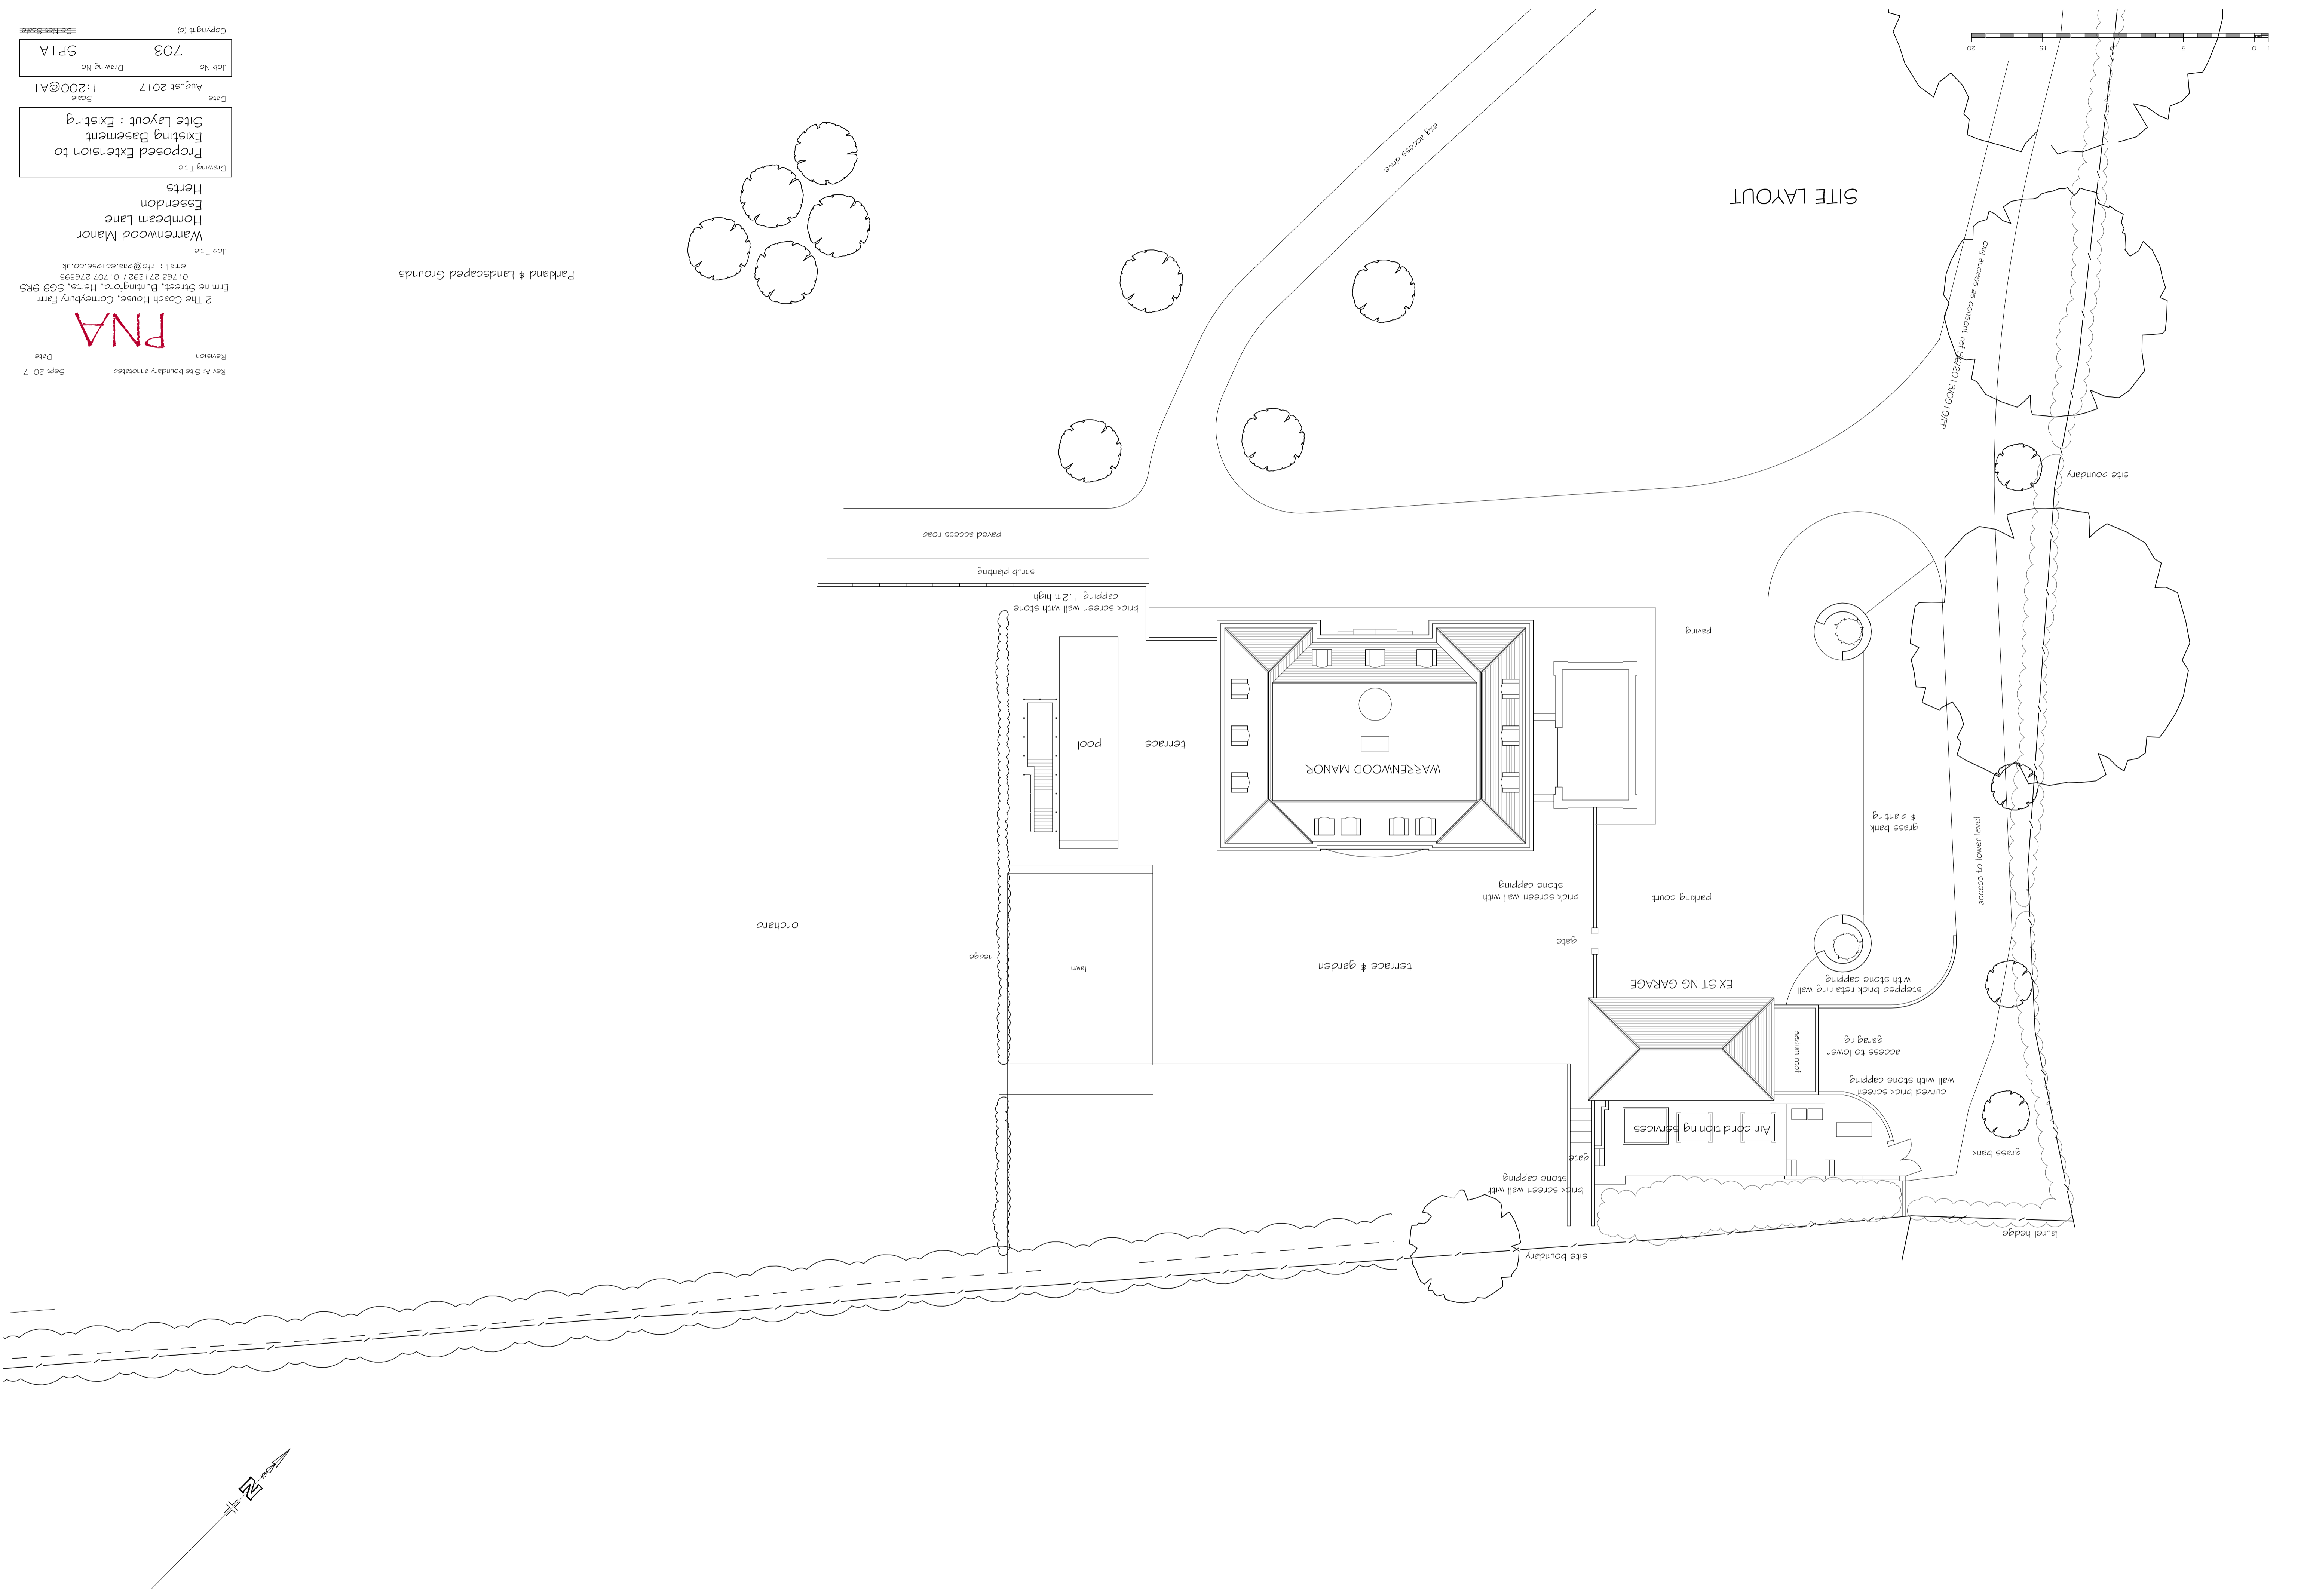

Copyright (c)  
Do Not Scale

Job No 703  
Drawing No SP1A

Date August 2017  
Scale 1:200@A1

Drawing Title  
Proposed Extension to Existing Basement  
Site Layout : Existing

Job Title  
Warrenwood Manor  
Hornbeam Lane  
Essendon  
Herts

Parkland & Landscaped Grounds

SITE LAYOUT