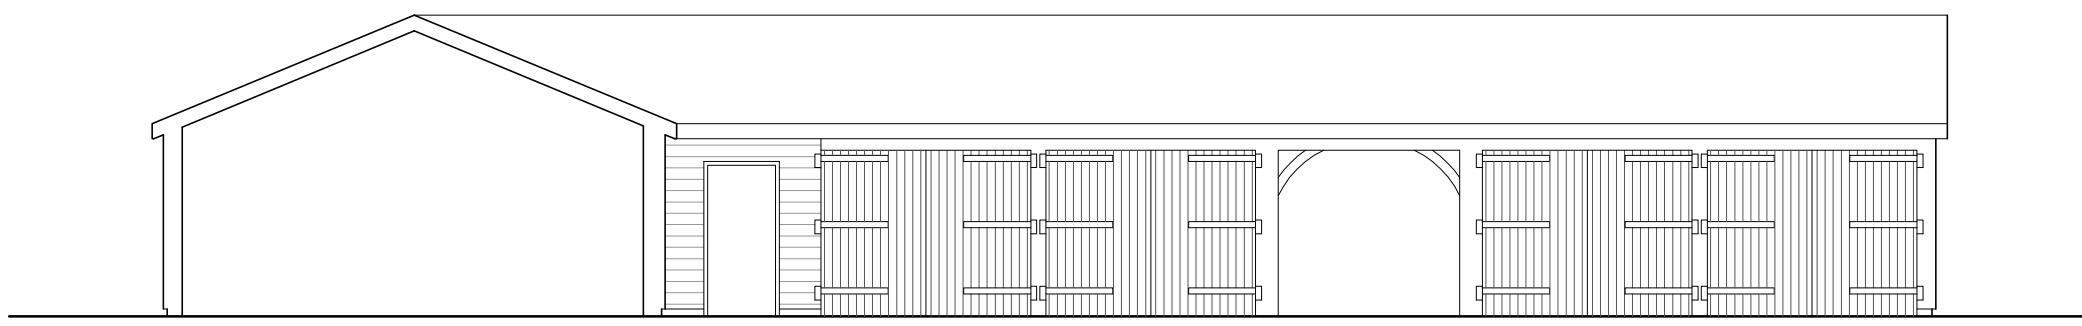

plain clay tiled roof

timber weatherboarding

North East Elevation

plain clay tiled roof

timber boarded doors

South West Elevation to Courtyard

plain clay tiled roof

timber boarded doors

exposed timber framing

North East Elevation to Courtyard

Rev A: Scale Bars added

PNA

2 The Coach House, Corneybury Farm
 Ermine Street, Buntingford, Herts SG9 9RS
 Tel: 01763 271292 / 01707 276595
 Copyright © email : info@pna.eclipse.co.uk ~~Do Not Scale~~

August 2016

WARREN WOOD MANOR
 Hornbeam Lane
 Essendon, Herts

Scale: 1:100

Date: November 2015

Maintenance & Groundsmans Store
 Elevations as Constructed : Sheet 2

Drg. No
 703 / 405A