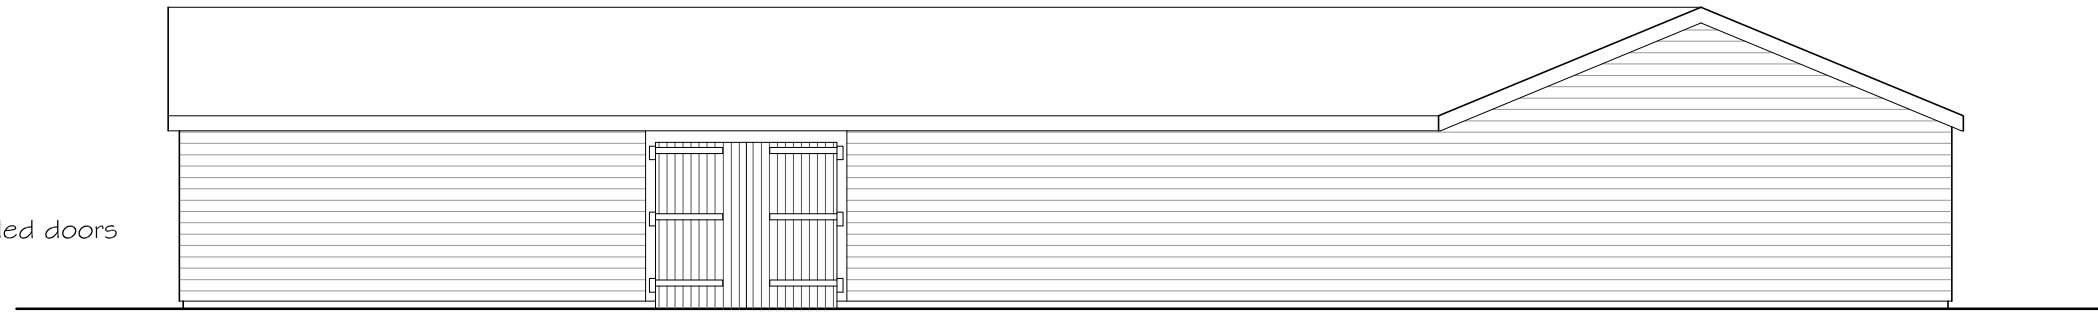

North West Elevation

timber boarded doors

plain clay tiled roof

timber weatherboarding

South West Elevation

timber boarded doors

plain clay tiled roof

timber weatherboarding

South East Elevation

plain clay tiled roof

timber weatherboarding

Rev A: Scale Bars added

**PNA**

2 The Coach House, Corneybury Farm  
 Ermine Street, Buntingford, Herts SG9 9RS  
 Tel: 01763 271292 / 01707 276595  
 Copyright © email : info@pna.eclipse.co.uk ~~Do Not Scale~~