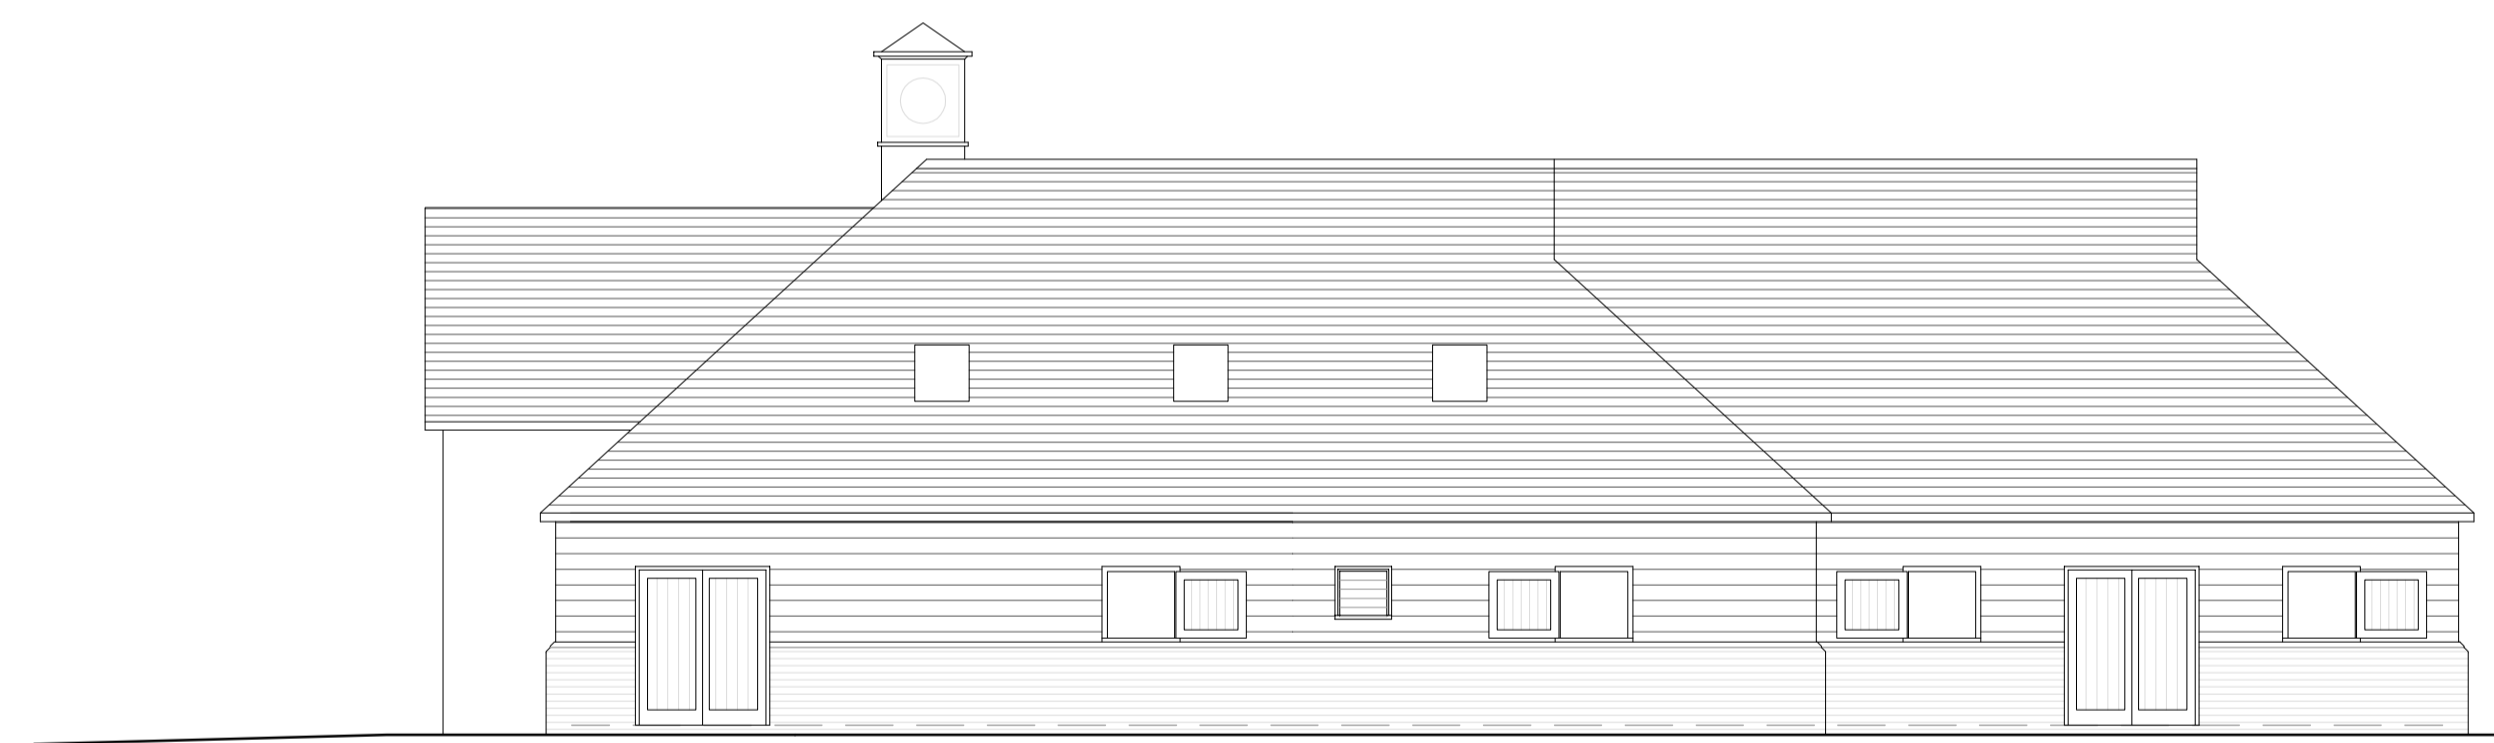

North East Elevation

South East Elevation

North West Elevation

Revision _____ Date _____

PNA

2 The Coach House, Comeybury Farm
 Ermine Street, Buntingford, Herts, SG9 9RS
 01763 271292 / 01707 276595
 email : info@pna.eclipse.co.uk

Job Title
 Warrenwood Manor
 Hornbeam Lane
 Essendon, Herts

Drawing Title	
Stables Accommodation Elevations : Proposed	
Date	Scale
August 2020	1:100 @ A1
Job No	Drawing No
770	214
Copyright (c)	Do Not Scale