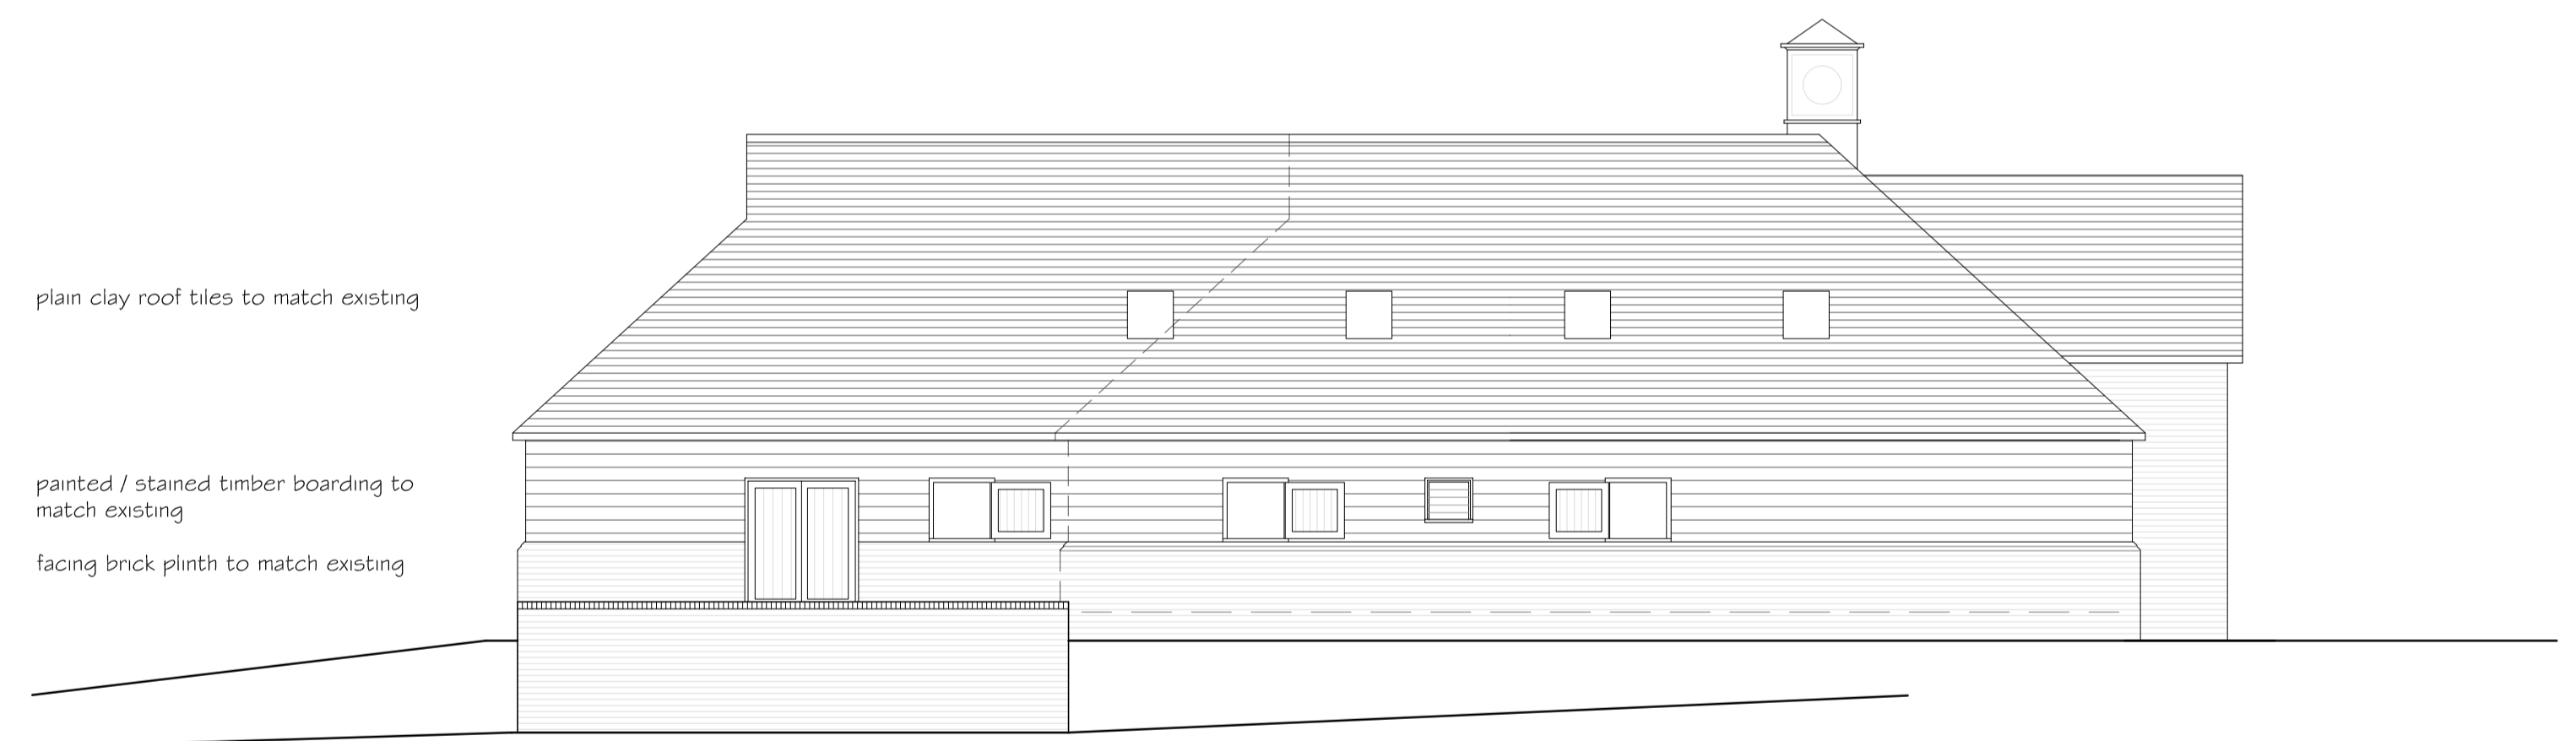

North East Elevation

South East Elevation

North West Elevation

Revision _____ Date _____

PNA

2 The Coach House, Comeybury Farm
 Ermine Street, Buntingford, Herts, SG9 9RS
 01763 271292 / 01707 276595
 email : info@pna.eclipse.co.uk

Job Title
 Warrenwood Manor
 Hornbeam Lane
 Essendon, Herts

Drawing Title	
Stables Accommodation Elevations : Proposed	
Date	Scale
August 2020	1:100 @ A1
Job No	Drawing No
770	214
Copyright (c)	Do Not Scale