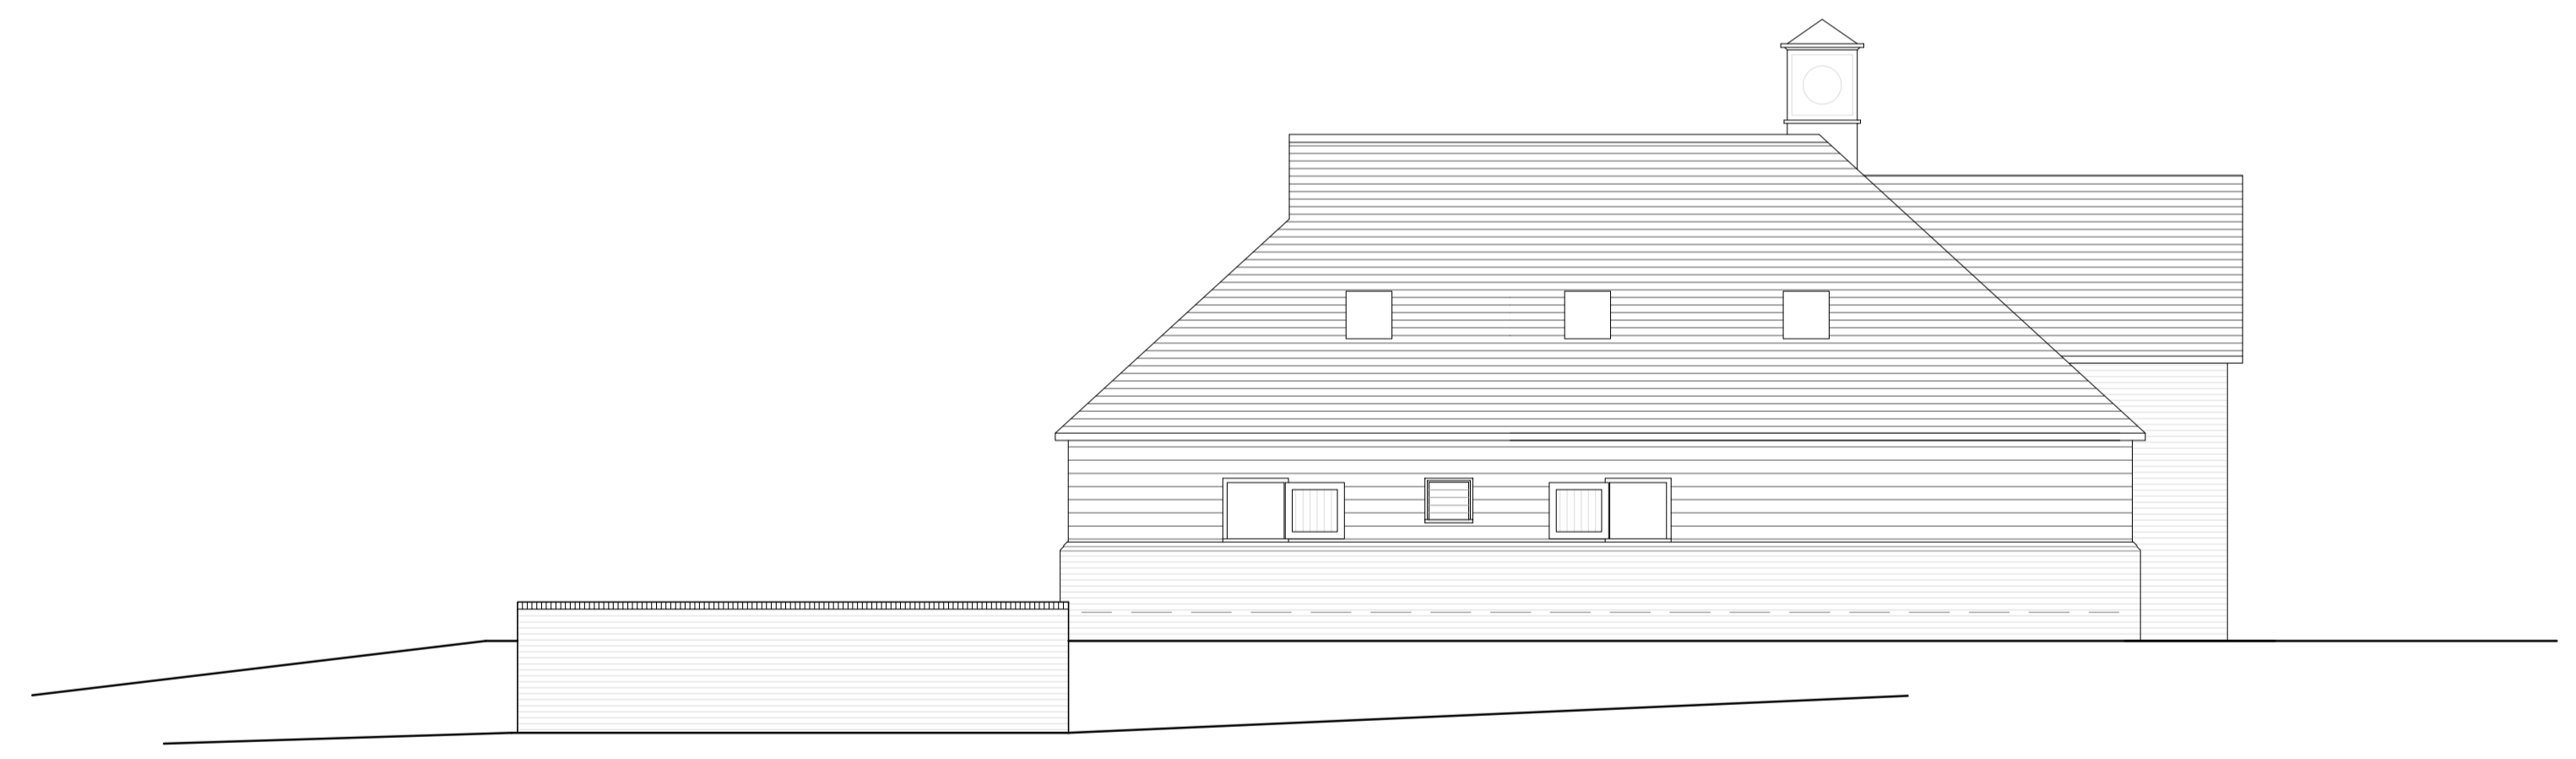

ventilation louvres
 plain clay roof tiles
 aluminum rainwater goods
 painted / stained timber boarding
 facing brick plinth

cupola & clock

North East Elevation

South East Elevation

North West Elevation

Revision _____ Date _____
PNA
 2 The Coach House, Comeybury Farm
 Ermine Street, Buntingford, Herts, SG9 9RS
 01763 271292 / 01707 276595
 email : info@pna.eclipse.co.uk
 Job Title
 Warrenwood Manor
 Hornbeam Lane
 Essendon, Herts

Drawing Title	
Stables Accommodation Elevations : Existing	
Date	Scale
August 2020	1:100 @ A1
Job No	Drawing No
770	212
Copyright (c)	Do Not Scale