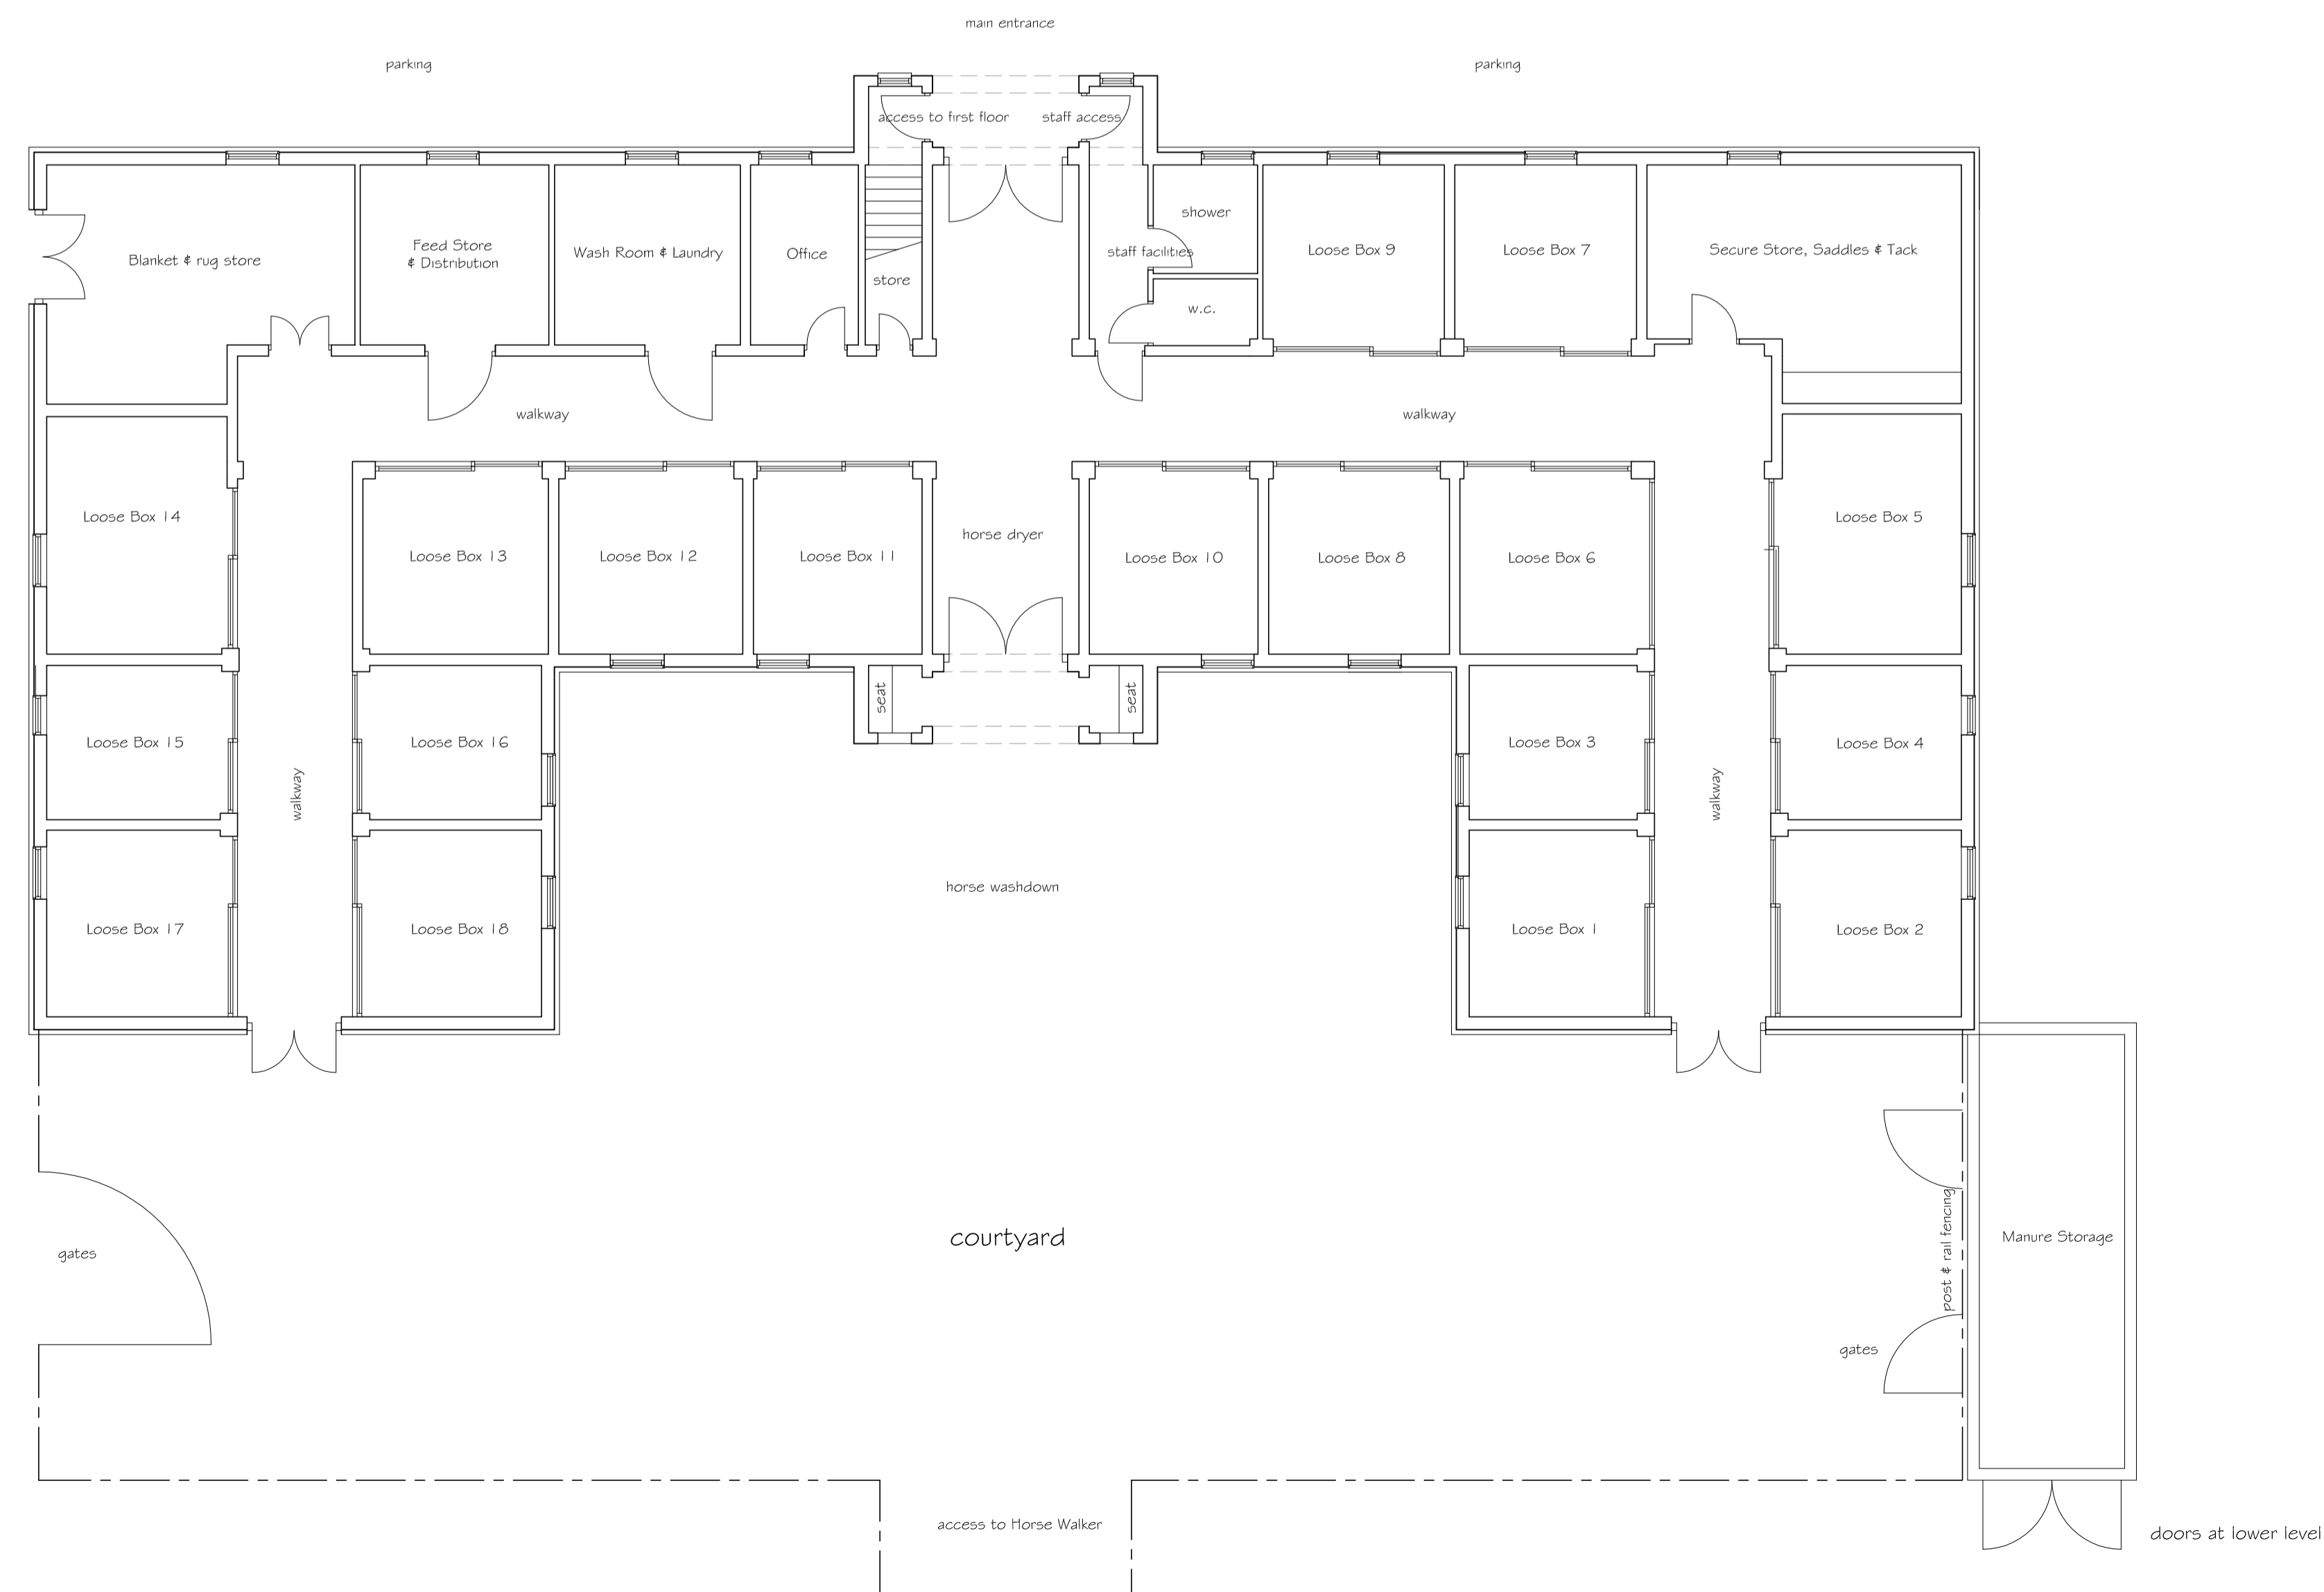

First Floor Layout

Ground Floor Layout

Revision _____ Date _____

PNA

2 The Coach House, Comeybury Farm
Emine Street, Buntingford, Herts, SG9 9RS
01763 271292 / 01707 276595
email : info@pna.eclipse.co.uk

Job Title
Warrenwood Manor
Hornbeam Lane
Essendon, Herts

Drawing Title
Stables Accommodation
Ground & First Floor Layouts
Existing

Date August 2020 Scale 1:100 @ A1

Job No 770 Drawing No 211

Copyright (c) PNA