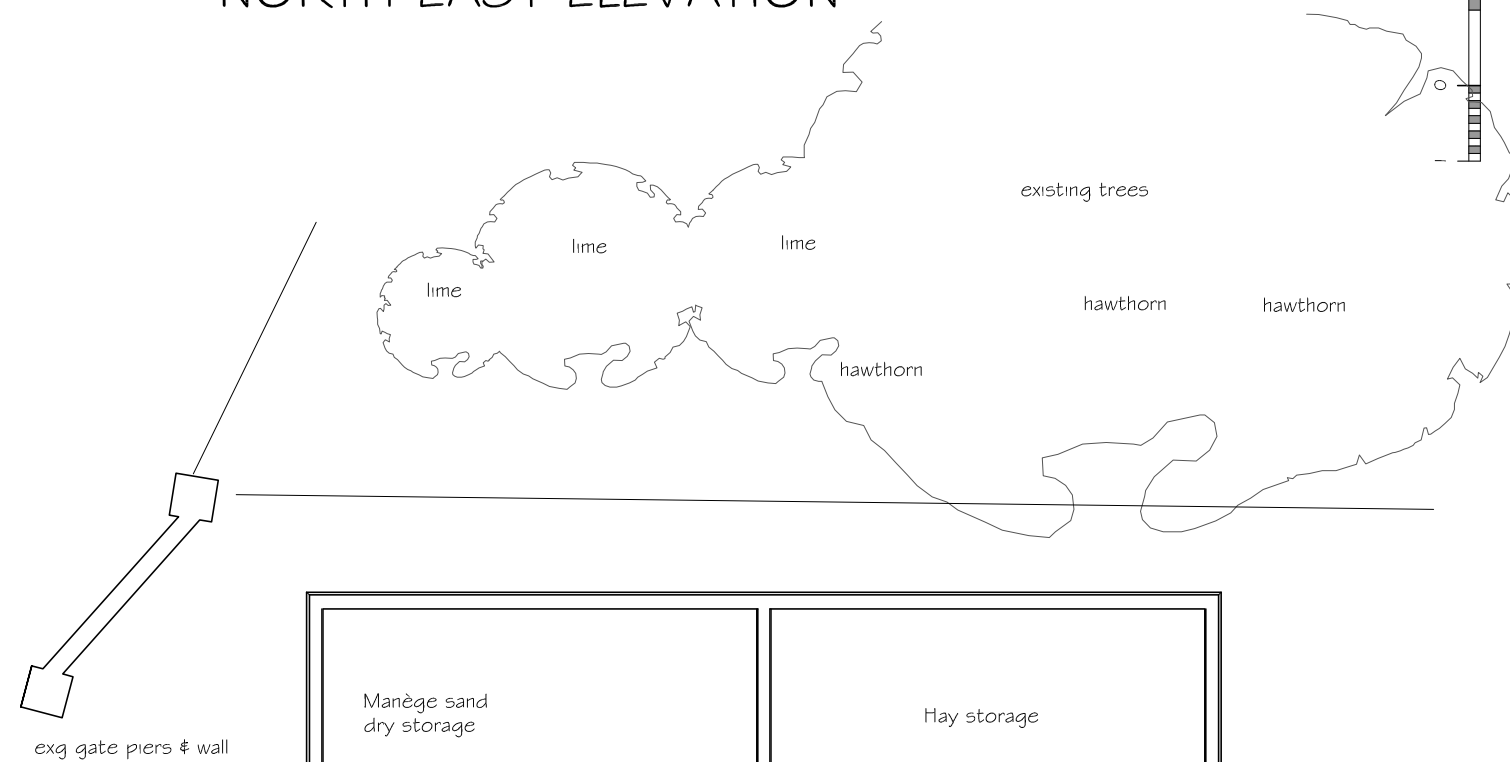

NORTH EAST ELEVATION

LAYOUT

PNA

2 The Coach House, Corneybury Farm
Ermine Street, Buntingford, Herts SG9 9RS
Tel: 01763 271292 / 01707 276595
Copyright © email : info@pna.eclipse.co.uk ~~Do Not Scale~~

Warrenwood Manor
Hornbeam Lane
Essendon, Herts

Scale: 1:100
Date: May 2015

Timber Framed Storage Building
Plan and Elevations as constructed

Drg. No
703 / 201A