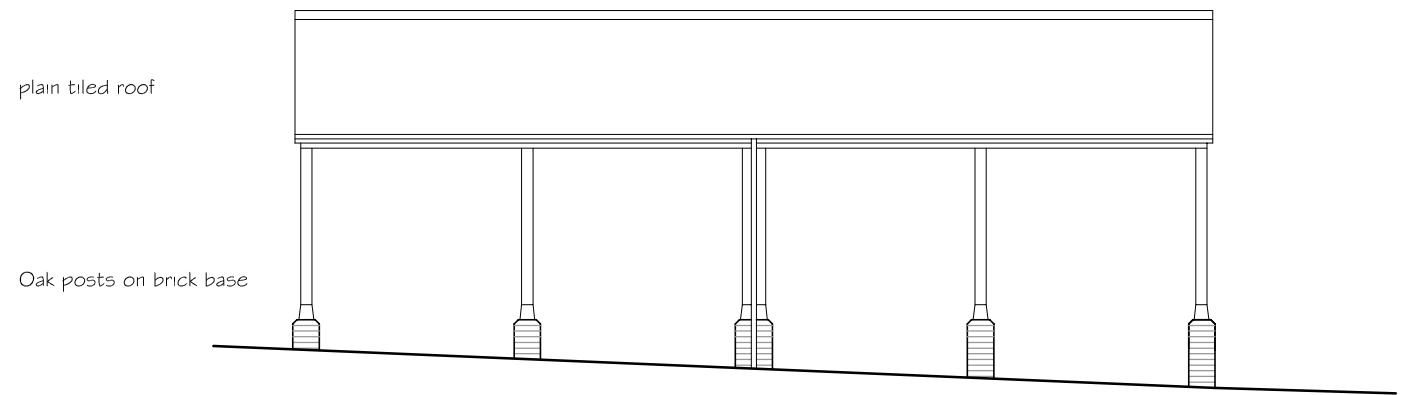

light stained boarding
on brick base

SOUTH EAST ELEVATION

plain tiled roof

Oak posts on brick base

NORTH EAST ELEVATION

plain tiled roof

light stained boarding
on brick base

SOUTH WEST ELEVATION

Scale: 1:100
Date: May 2015

Timber Framed Storage Building
Plan and Elevations as constructed

Drg. No
703 / 201A