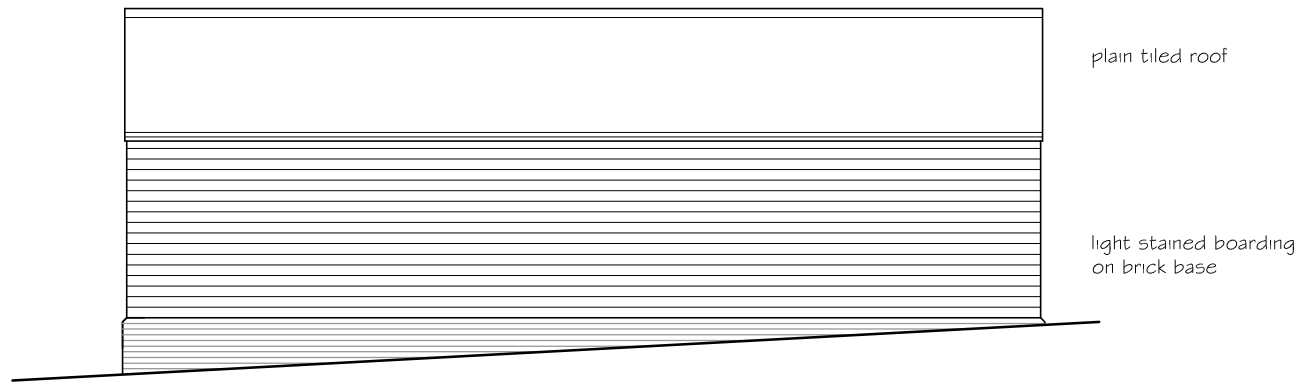

light stained boarding
on brick base

SOUTH EAST ELEVATION

plain tiled roof

Oak posts on brick base

NORTH EAST ELEVATION

plain tiled roof

light stained boarding
on brick base

SOUTH WEST ELEVATION

Scale: 1:100
Date: May 2015

Timber Framed Storage Building
Plan and Elevations as constructed

Drg. No
703 / 201A