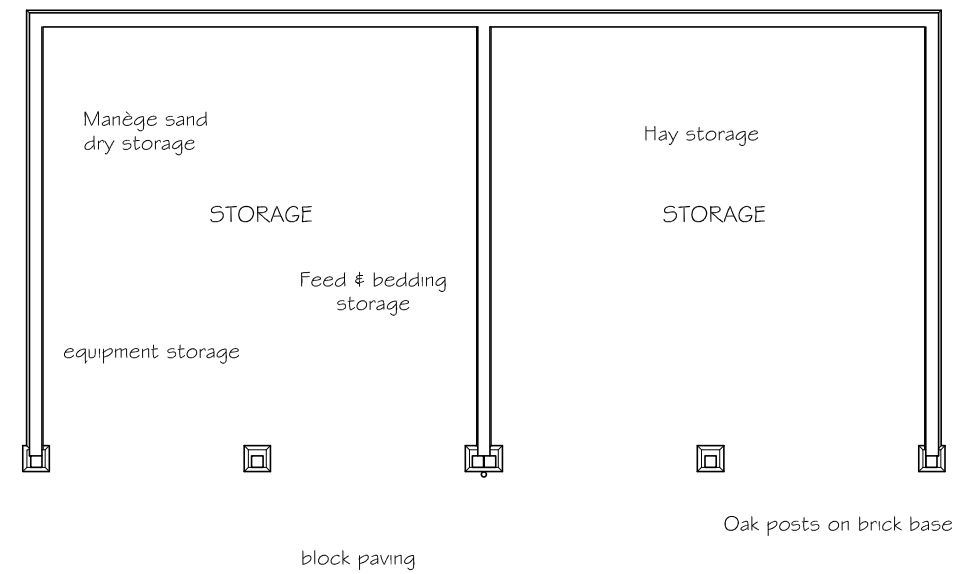

LAYOUT

PNA

2 The Coach House, Corneybury Farm
Ermine Street, Buntingford, Herts SG9 9RS
Tel: 01763 271292 / 01707 276595
Copyright © email : info@pna.eclipse.co.uk ~~Do Not Scale~~

Warrenwood Manor
Hornbeam Lane
Essendon, Herts

Scale: 1:100
Date: May 2015

Timber Framed Storage Building
Plan and Elevations as constructed

Drg. No
703 / 201A