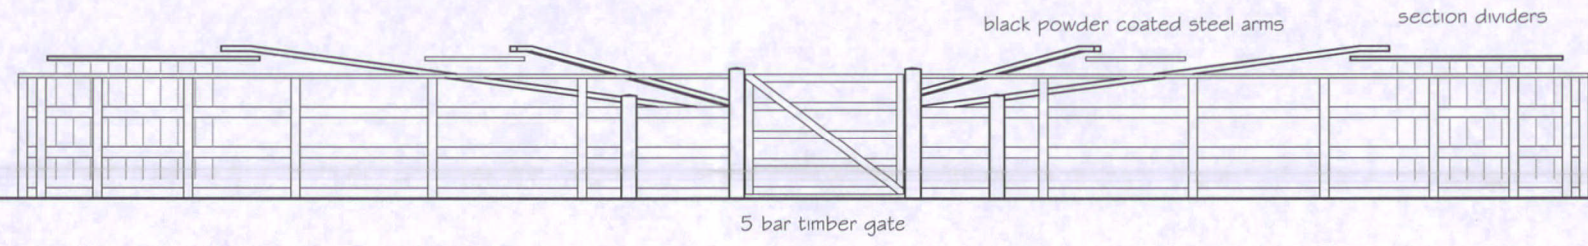

South Elevation

East Elevation

North Elevation

West Elevation

PNA

2 The Coach House, Corneybury Farm
 Ermine Street, Buntingford, Herts SG9 9RS
 Tel: 01763 271292 / 01707 276595
 Copyright © email : info@pna.eclipse.co.uk ~~Do Not Scale~~

Warrenwood Manor
 Hornbeam Lane
 Essendon, Herts

Scale: 1:100
 Date: May 2015

Horse Walker
 Elevations as constructed

Drwg. No
 703 / 203