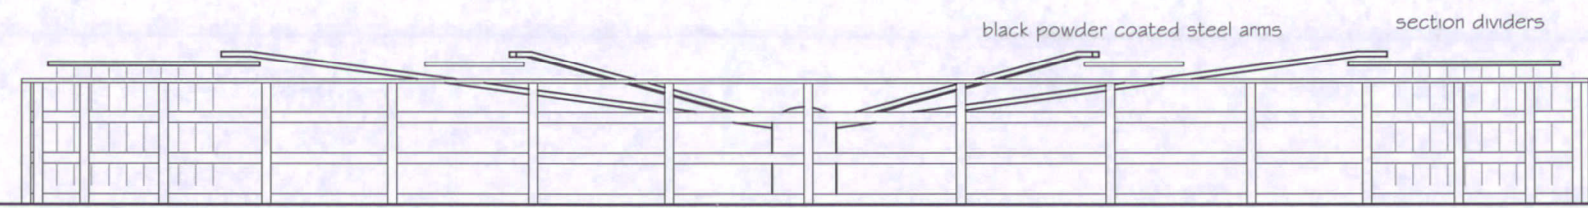

South Elevation

East Elevation

North Elevation

West Elevation

PNA

2 The Coach House, Corneybury Farm
 Ermine Street, Buntingford, Herts SG9 9RS
 Tel: 01763 271292 / 01707 276595
 Copyright © email : info@pna.eclipse.co.uk ~~Do Not Scale~~

Warrenwood Manor
 Hornbeam Lane
 Essendon, Herts

Scale: 1:100
 Date: May 2015

Horse Walker
 Elevations as constructed

Drwg. No
 703 / 203