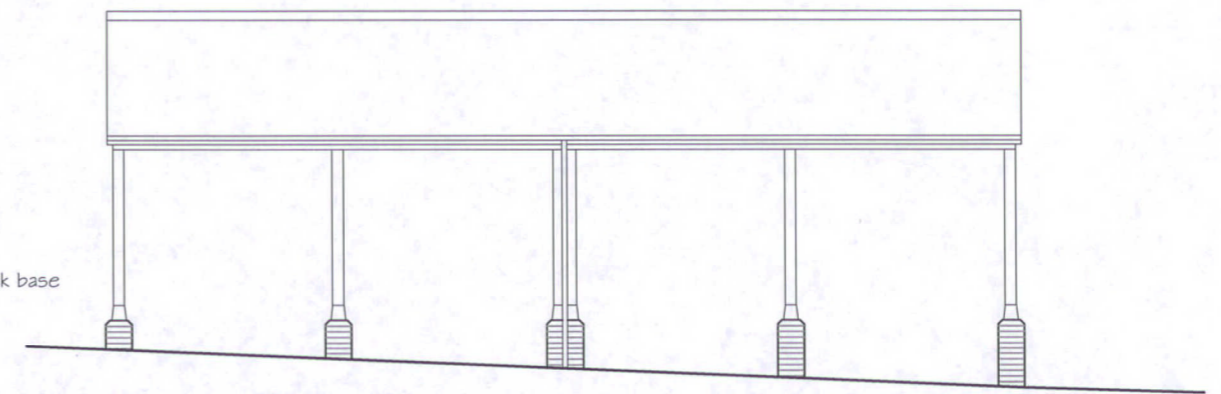

light stained boarding
on brick base

SOUTH EAST ELEVATION

plain tiled roof

Oak posts on brick base

NORTH EAST ELEVATION

plain tiled roof

light stained boarding
on brick base

SOUTH WEST ELEVATION

Scale: 1:100
Date: May 2015

Timber Framed Storage Building
Plan and Elevations as constructed

Drg. No
703 / 201