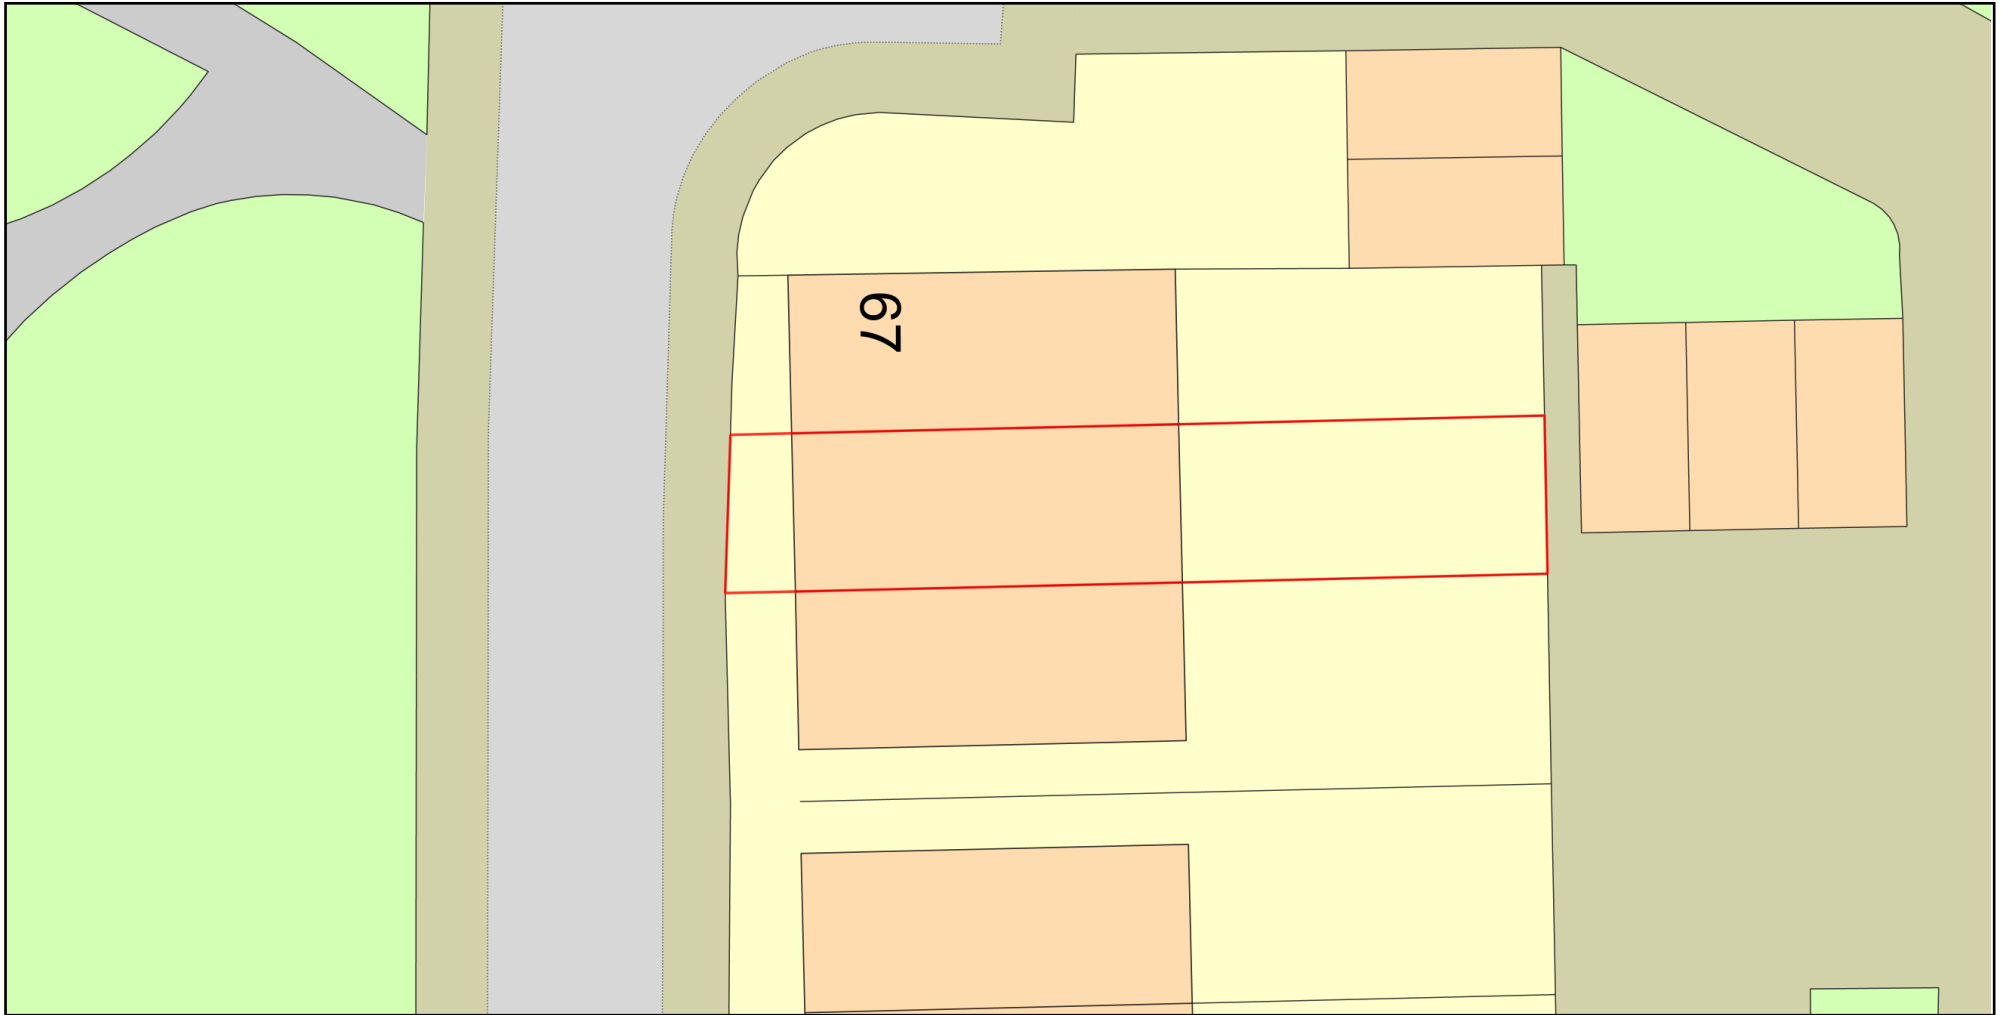

65 TIGER MOTH WAY

Plan Produced for: Carmen Ibie

Date Produced: 17 Jul 2023

Plan Reference Number: TQRQM23198100805907

Scale: 1:200 @ A4

© Crown copyright and database rights 2023 OS 100042766