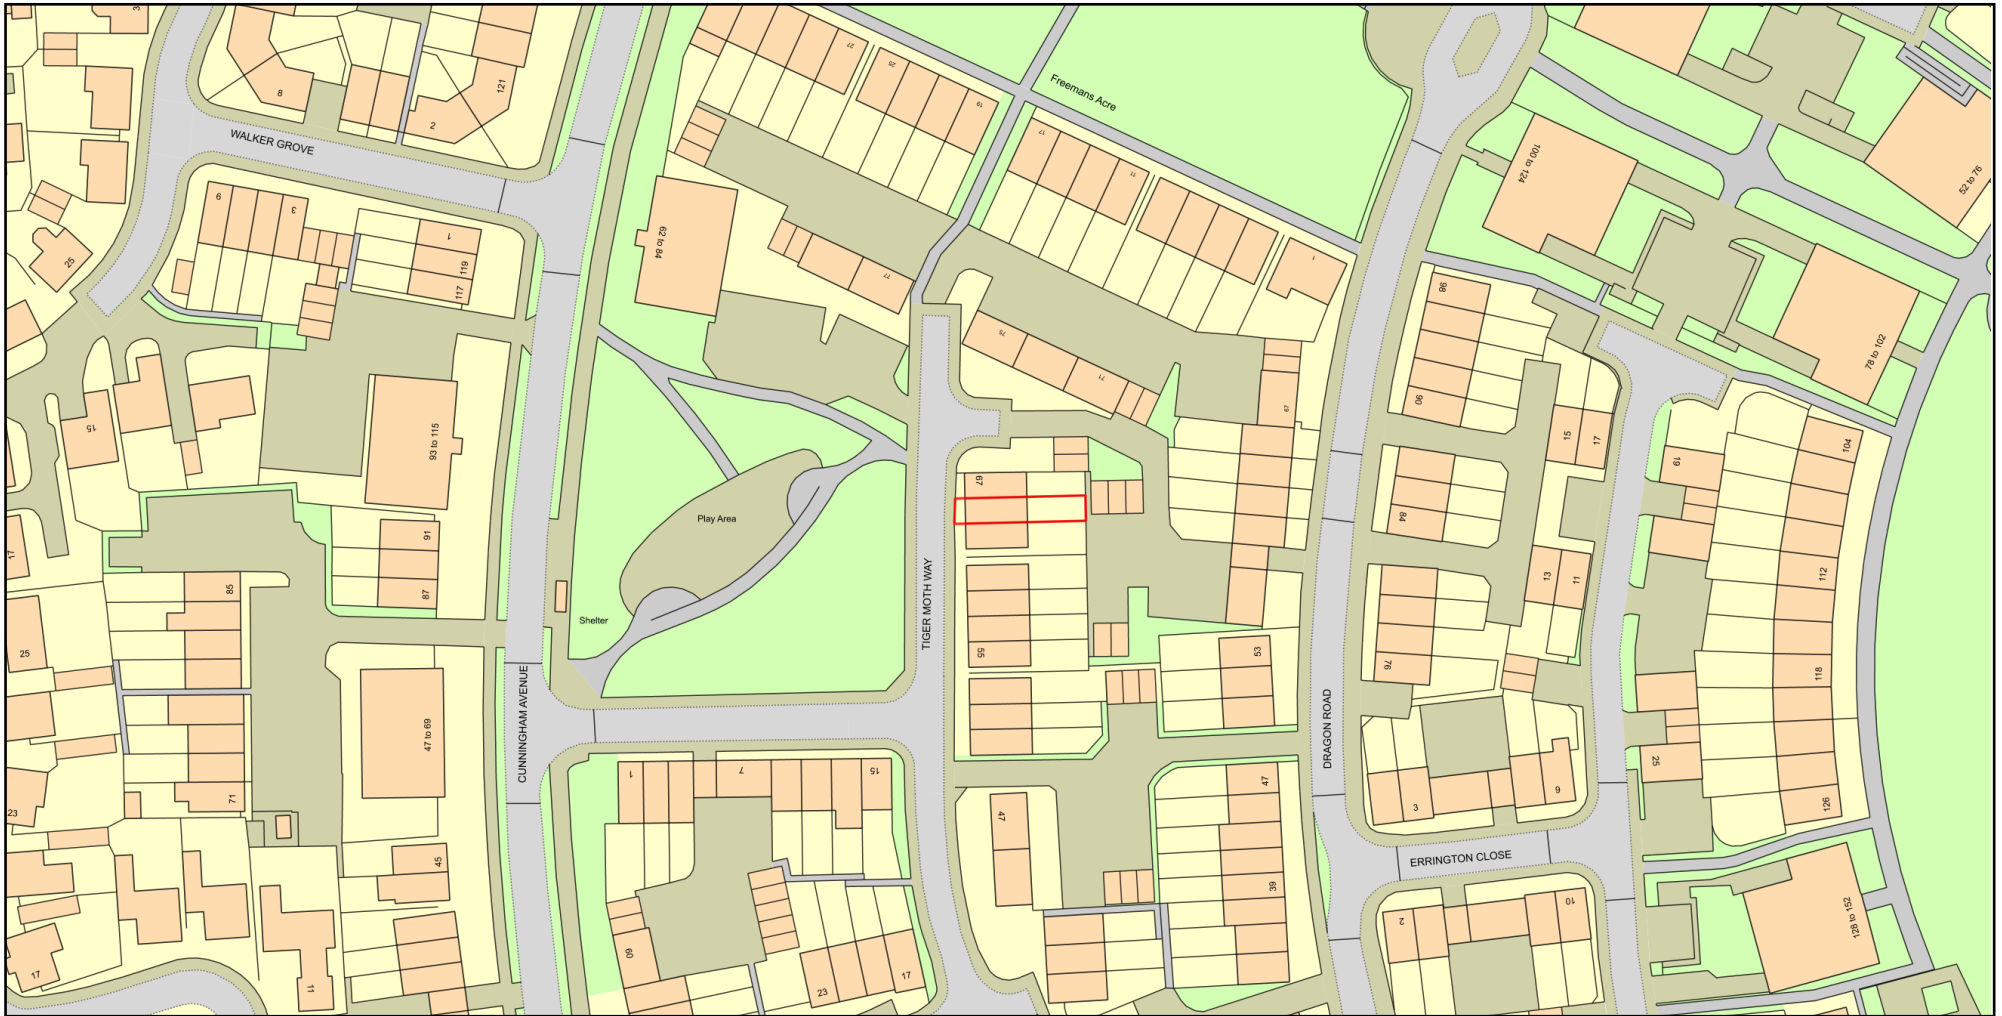

65 TIGER MOTH WAY - Location Plan

Plan Produced for: Carmen Ibie

Date Produced: 17 Jul 2023

Plan Reference Number: TQRQM23198101206484

Scale: 1:1250 @ A4

© Crown copyright and database rights 2023 OS 100042766