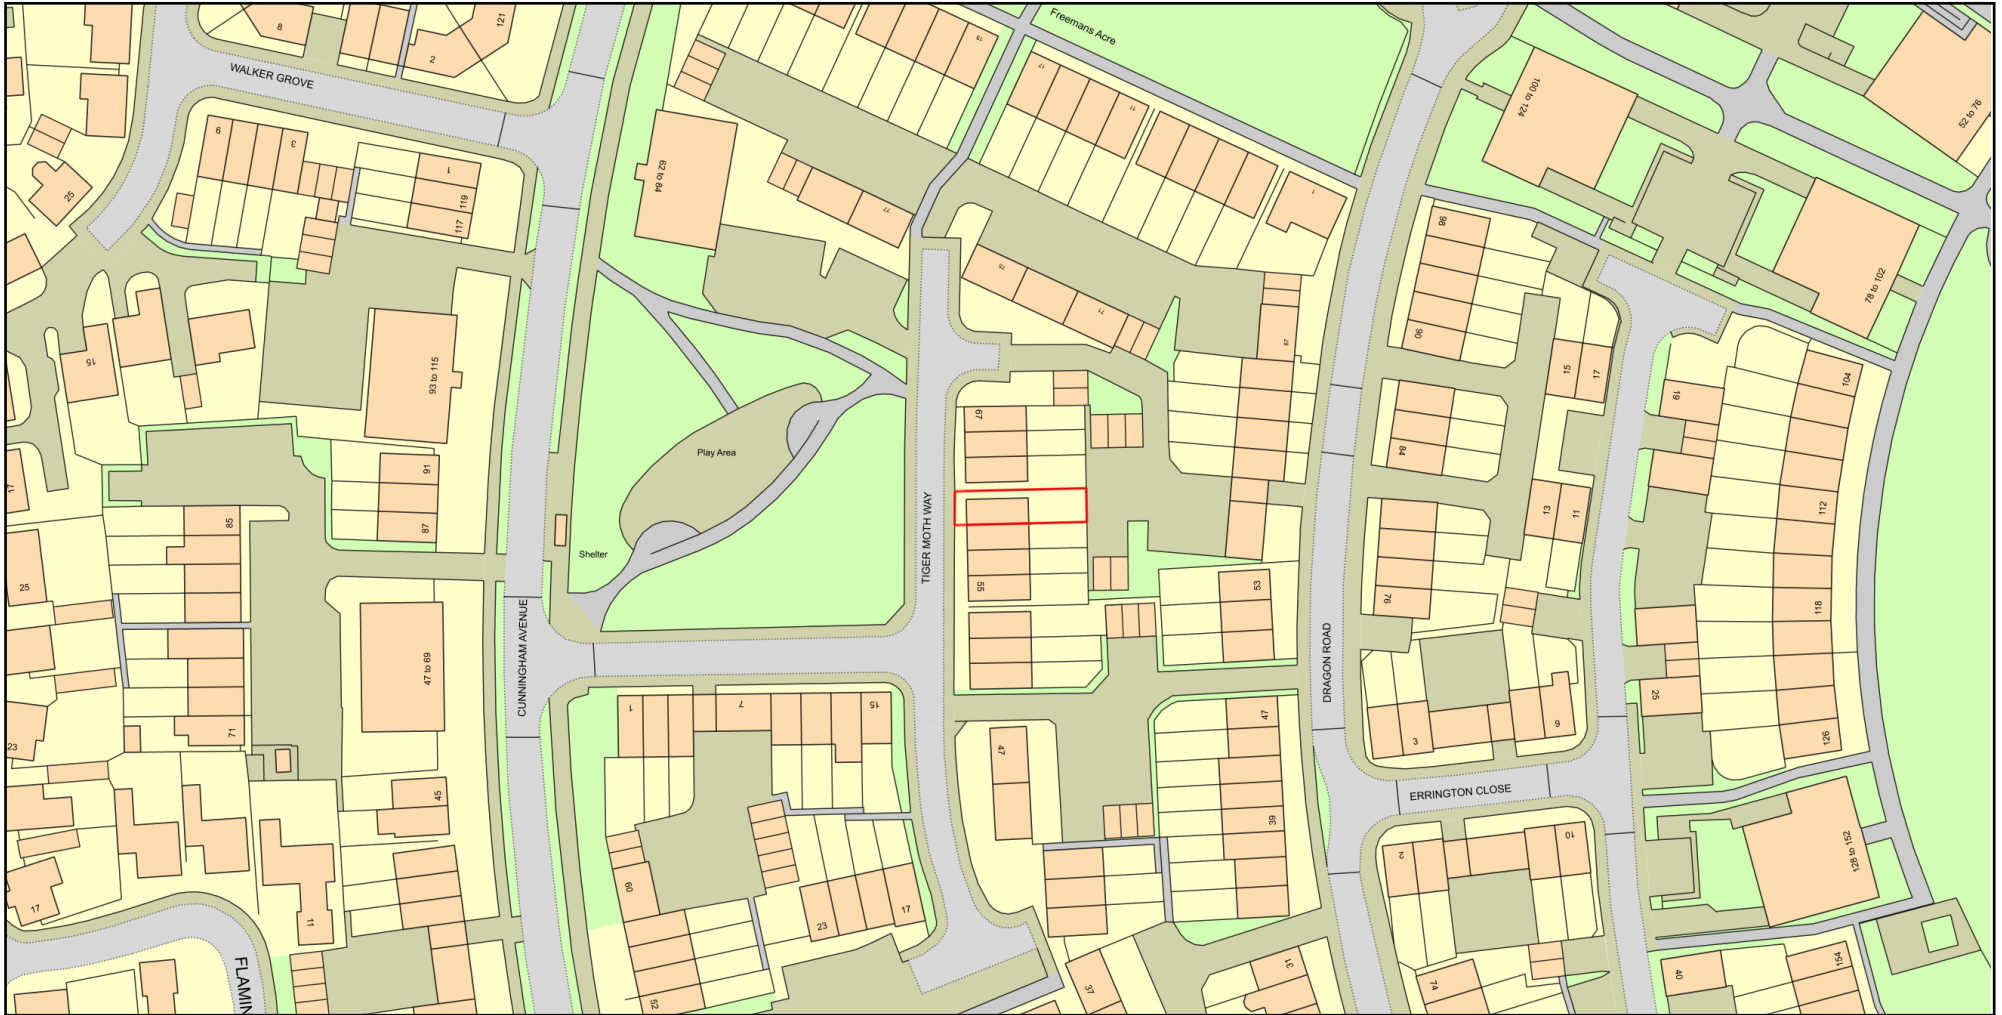

# 61 TIGER MOTH SITE PLAN - Location Plan

Plan Produced for: **Carmen Ibie**

Date Produced: 17 Jul 2023

Plan Reference Number: TQRQM23198101757090

Scale: 1:1250 @ A4

© Crown copyright and database rights 2023 OS 100042766