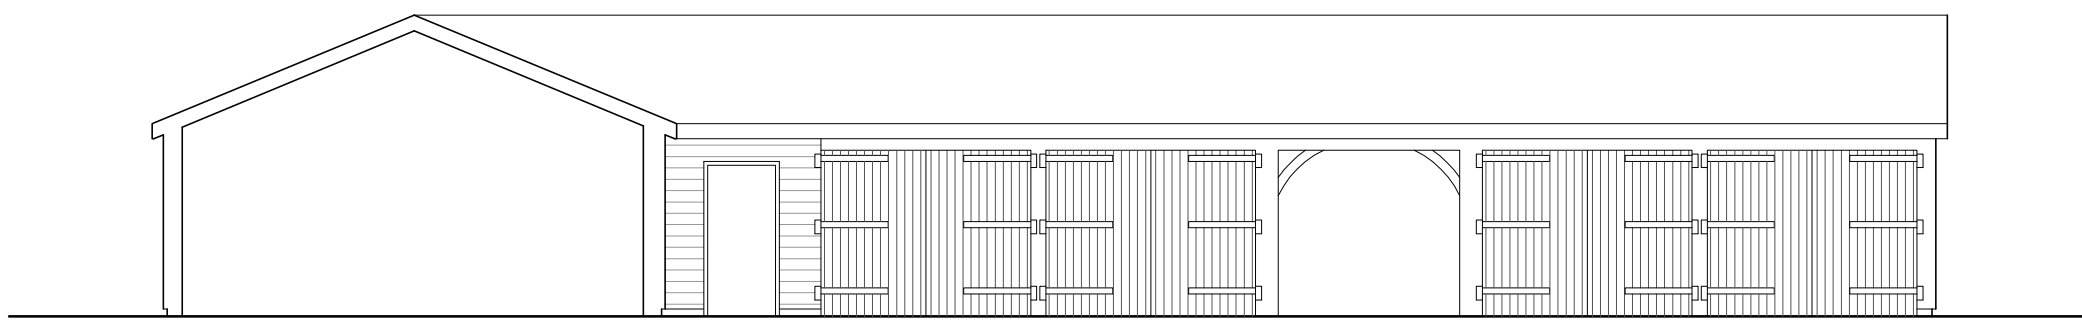

plain clay tiled roof

timber weatherboarding

North East Elevation

plain clay tiled roof

timber boarded doors

South West Elevation to Courtyard

plain clay tiled roof

timber boarded doors

exposed timber framing

North East Elevation to Courtyard

Rev A: Scale Bars added

**PNA**

2 The Coach House, Corneybury Farm  
 Ermine Street, Buntingford, Herts SG9 9RS  
 Tel: 01763 271292 / 01707 276595  
 Copyright © email : info@pna.eclipse.co.uk ~~Do Not Scale~~

August 2016

WARREN WOOD MANOR  
 Hornbeam Lane  
 Essendon, Herts

Scale: 1:100

Date: November 2015

Maintenance & Groundsmans Store  
 Elevations as Constructed : Sheet 2

Drg. No  
 703 / 405A