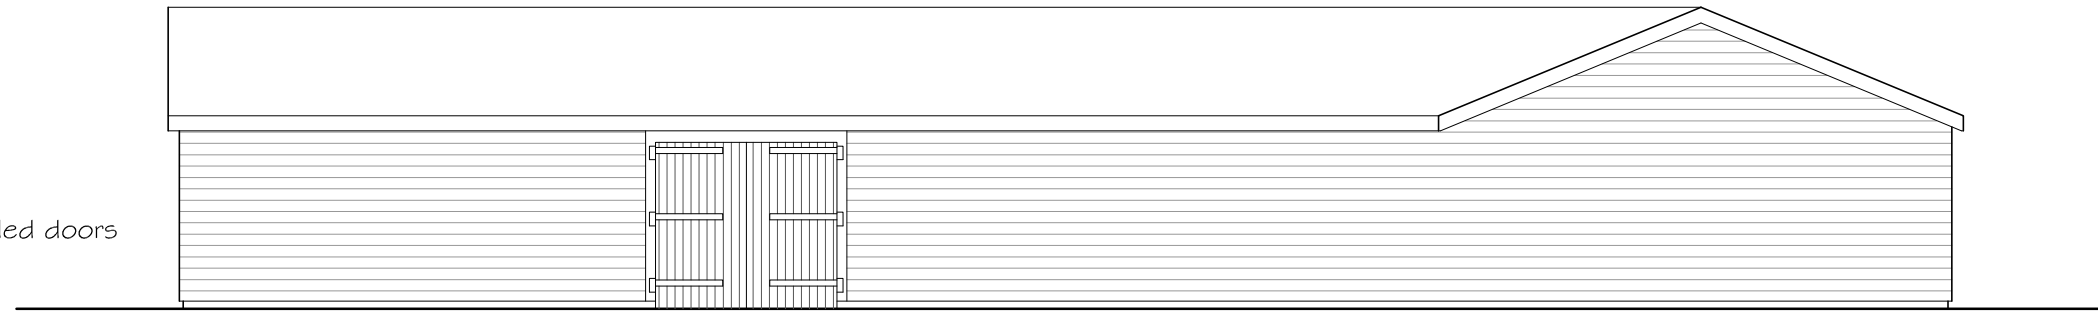

North West Elevation

timber boarded doors

plain clay tiled roof

timber weatherboarding

South West Elevation

timber boarded doors

plain clay tiled roof

timber weatherboarding

South East Elevation

plain clay tiled roof

timber weatherboarding

Rev A: Scale Bars added

PNA

2 The Coach House, Corneybury Farm
 Ermine Street, Buntingford, Herts SG9 9RS
 Tel: 01763 271292 / 01707 276595
 Copyright © email : info@pna.eclipse.co.uk ~~Do Not Scale~~