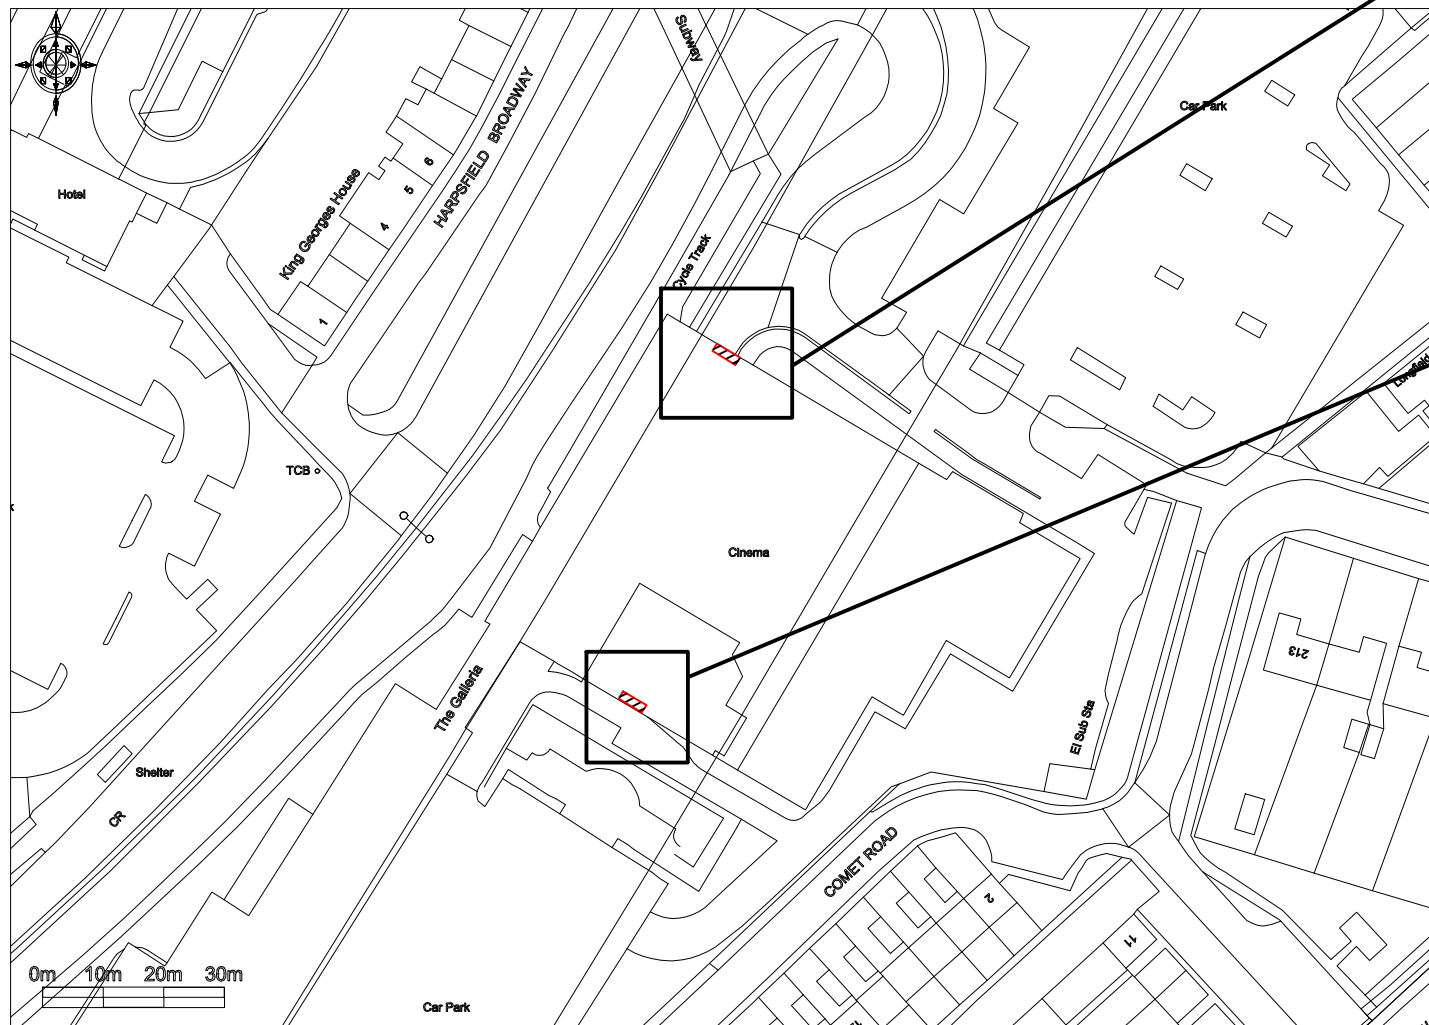

Plan

Site Plan
Scale 1:1250

Block Plan
Scale 1:500

- ① High level fascia panel with text x2

	Technical Signs Floor 1 - Unit 3 Hille Business Centre 132 St Albans Road Watford, Herts, WD24 4AE Tel: 01923 811999 Fax: 01923 811998 E-mail: info@technicalsigns.co.uk		Client Wagamama Address/Job details Unit 63 The Galleria Comet Way Hatfield AL10 0XY Site Plan		
	Job No		Date 16/02/23		
	Drawn by DN	Scale As specified (A3)			Drawing No 596704-5
				Rev	