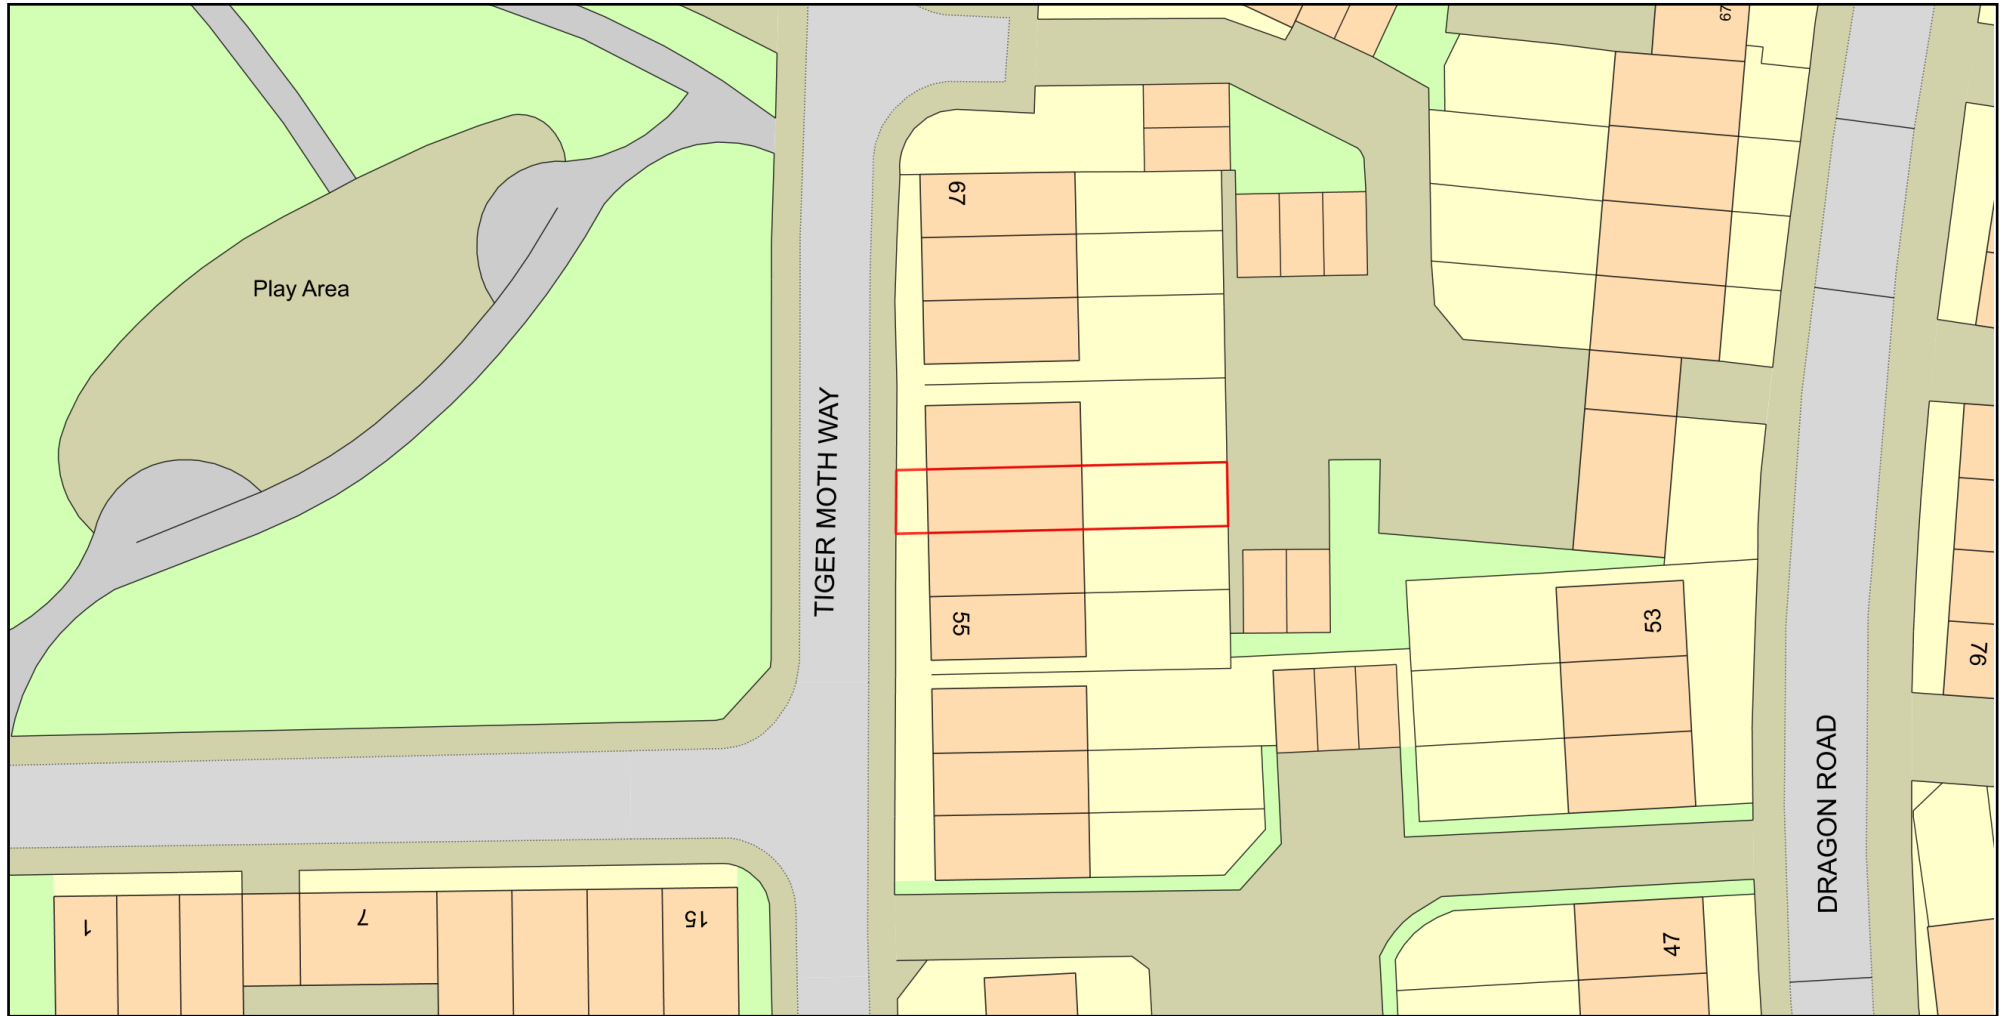

# 59 tiger moth Way

Plan Produced for: Carmen Ibie

Date Produced: 17 Jul 2023

Plan Reference Number: TQRQM23198094453251

Scale: 1:500 @ A4