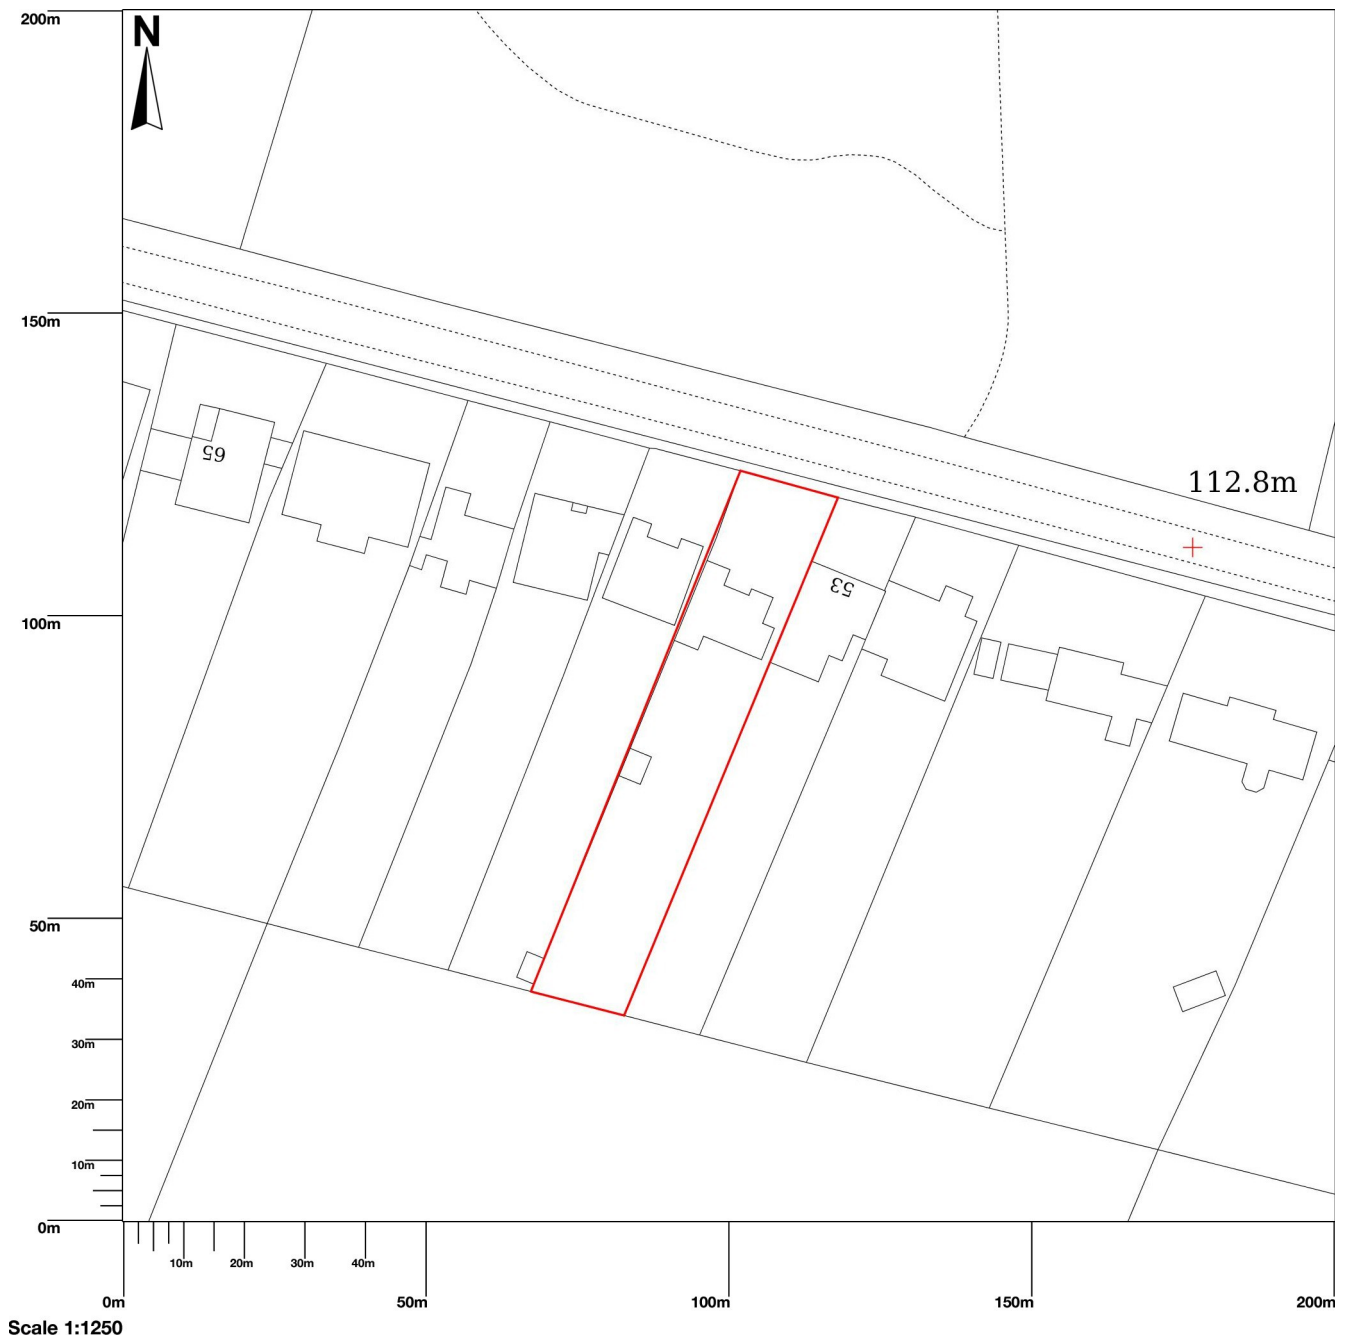

## 55 The Ridgeway, Northaw, Potters Bar, EN6 4BD

Map area bounded by: 528734,203536 528934,203736. Produced on 02 December 2021 from the OS National Geographic Database. Reproduction in whole or part is prohibited without the prior permission of Ordnance Survey. © Crown copyright 2021. Supplied by UKPlanningMaps.com a licensed OS partner (100054135). Unique plan reference: p4b/uk/723666/978921