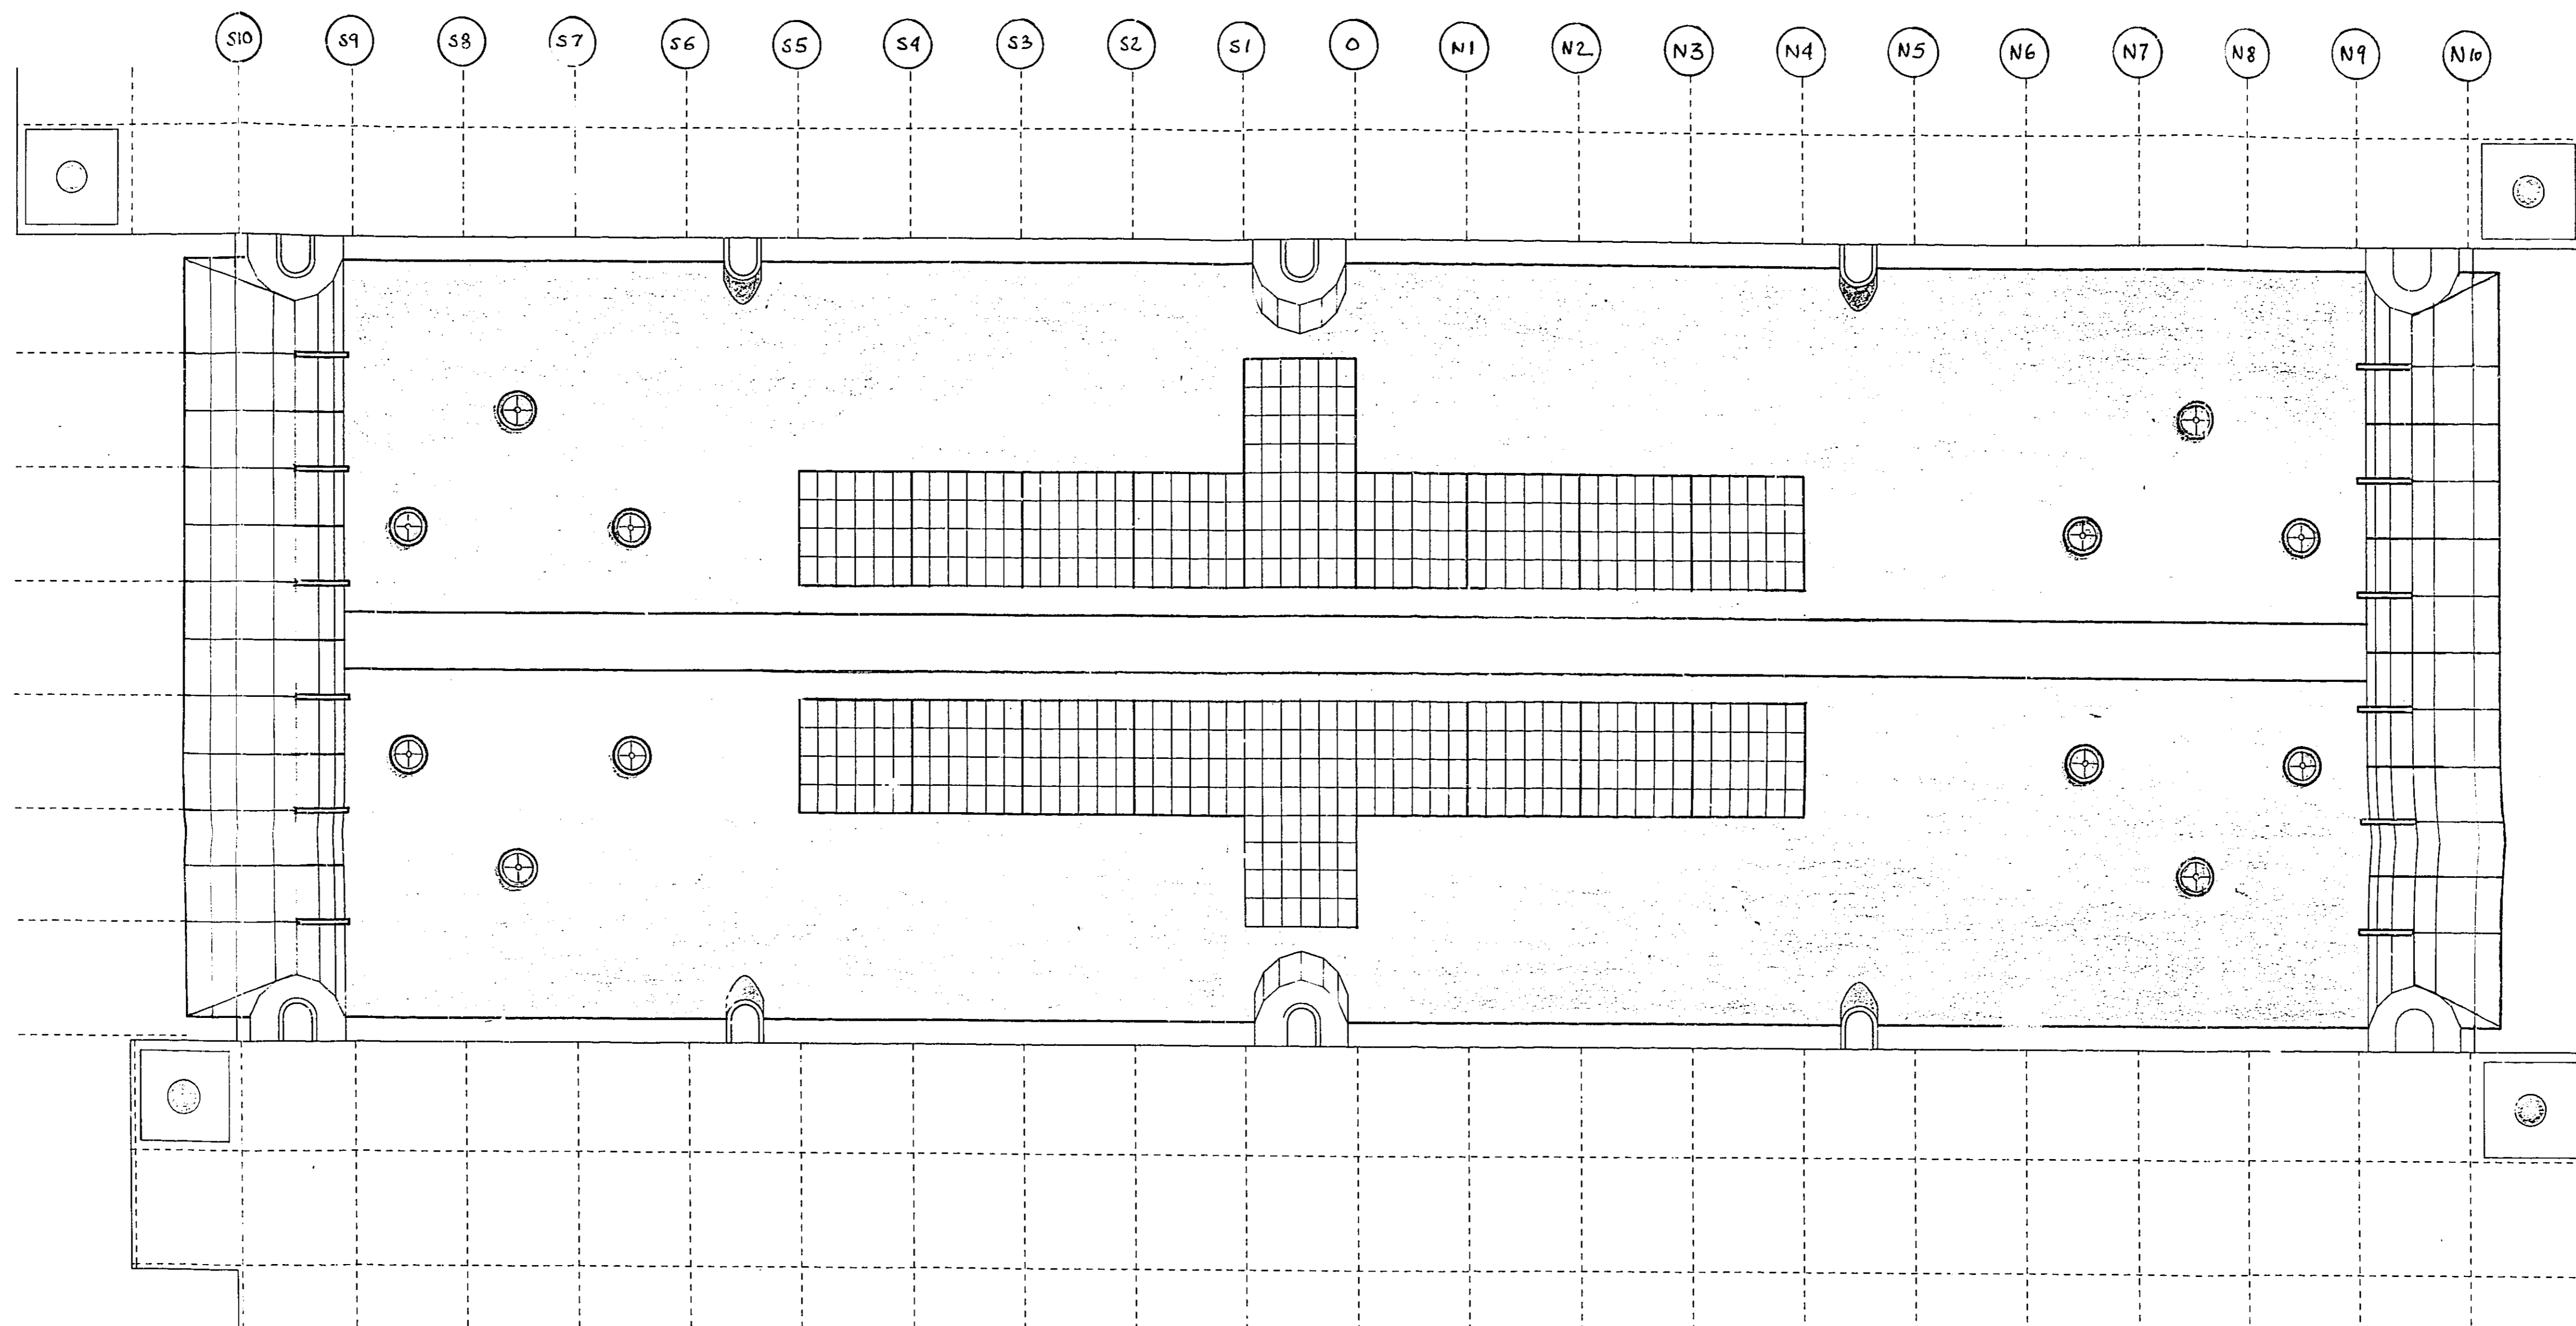

REVISIONS

Green-Sarnafil
Blue-Glass

123 NOV 1988

S6/202/89

REVISIONS

A1 GALLERIAS HATFIELD	
Drawing title <i>Roof raising</i> <i>Roof plan</i>	
Drawing number	<i>Gr. 0.62</i>
Date	<i>7.10.89</i>

HOK International Limited
Architects, Interiors, Planning, Graphics
New Oxford House 137 High Holborn, London WC1V 6PL
Telephone 01-431 7707 Facsimile 01-431 4067

A1   A2   A3   A4   A4   A4   A4   A3   A2