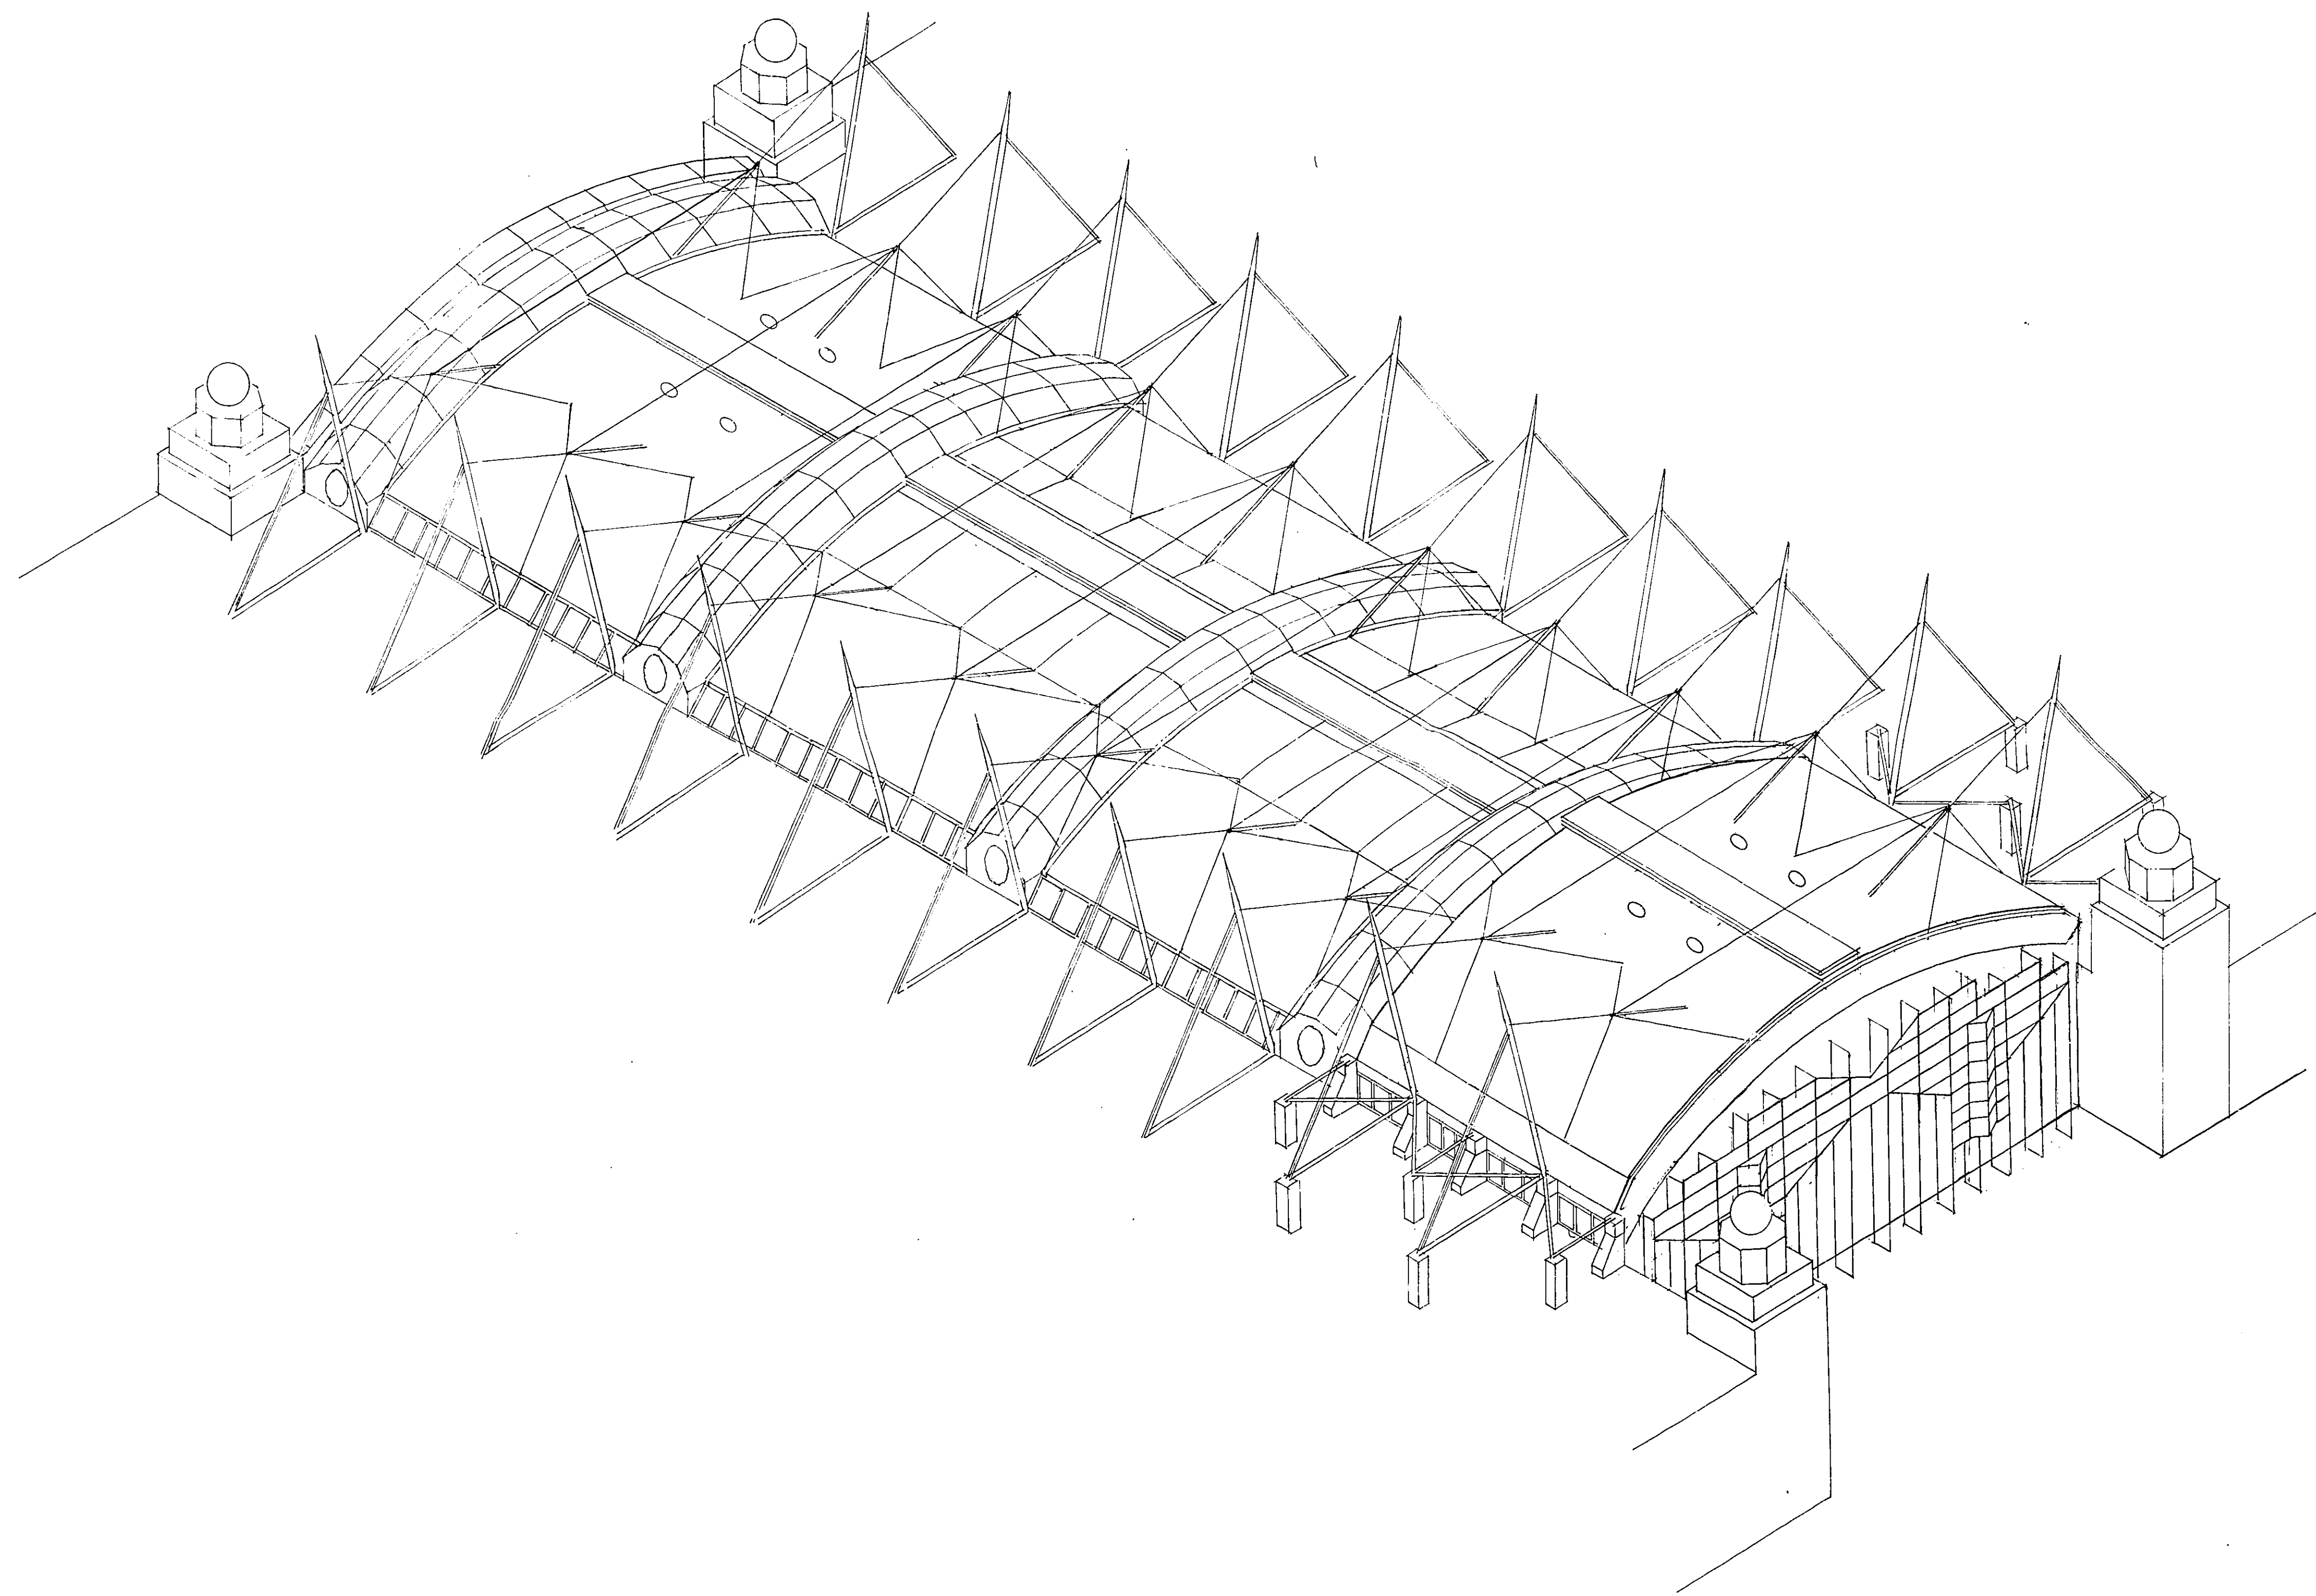

0 2.0 5.0 10.0 15.0 20.0 25.0 m.
 AUKETT LTD HOK INTERNATIONAL

A1 A2 IA3 A4 A4 A4 A4 IA3 A2 A4

SCALE IN METRES
 SCALE IN INCHES

ARCHITECTURAL

17 AUG 1983

S

ROOF AXONOMETRIC VIEW
AT GALLERIES - HATFIELD
INTERNATIONAL