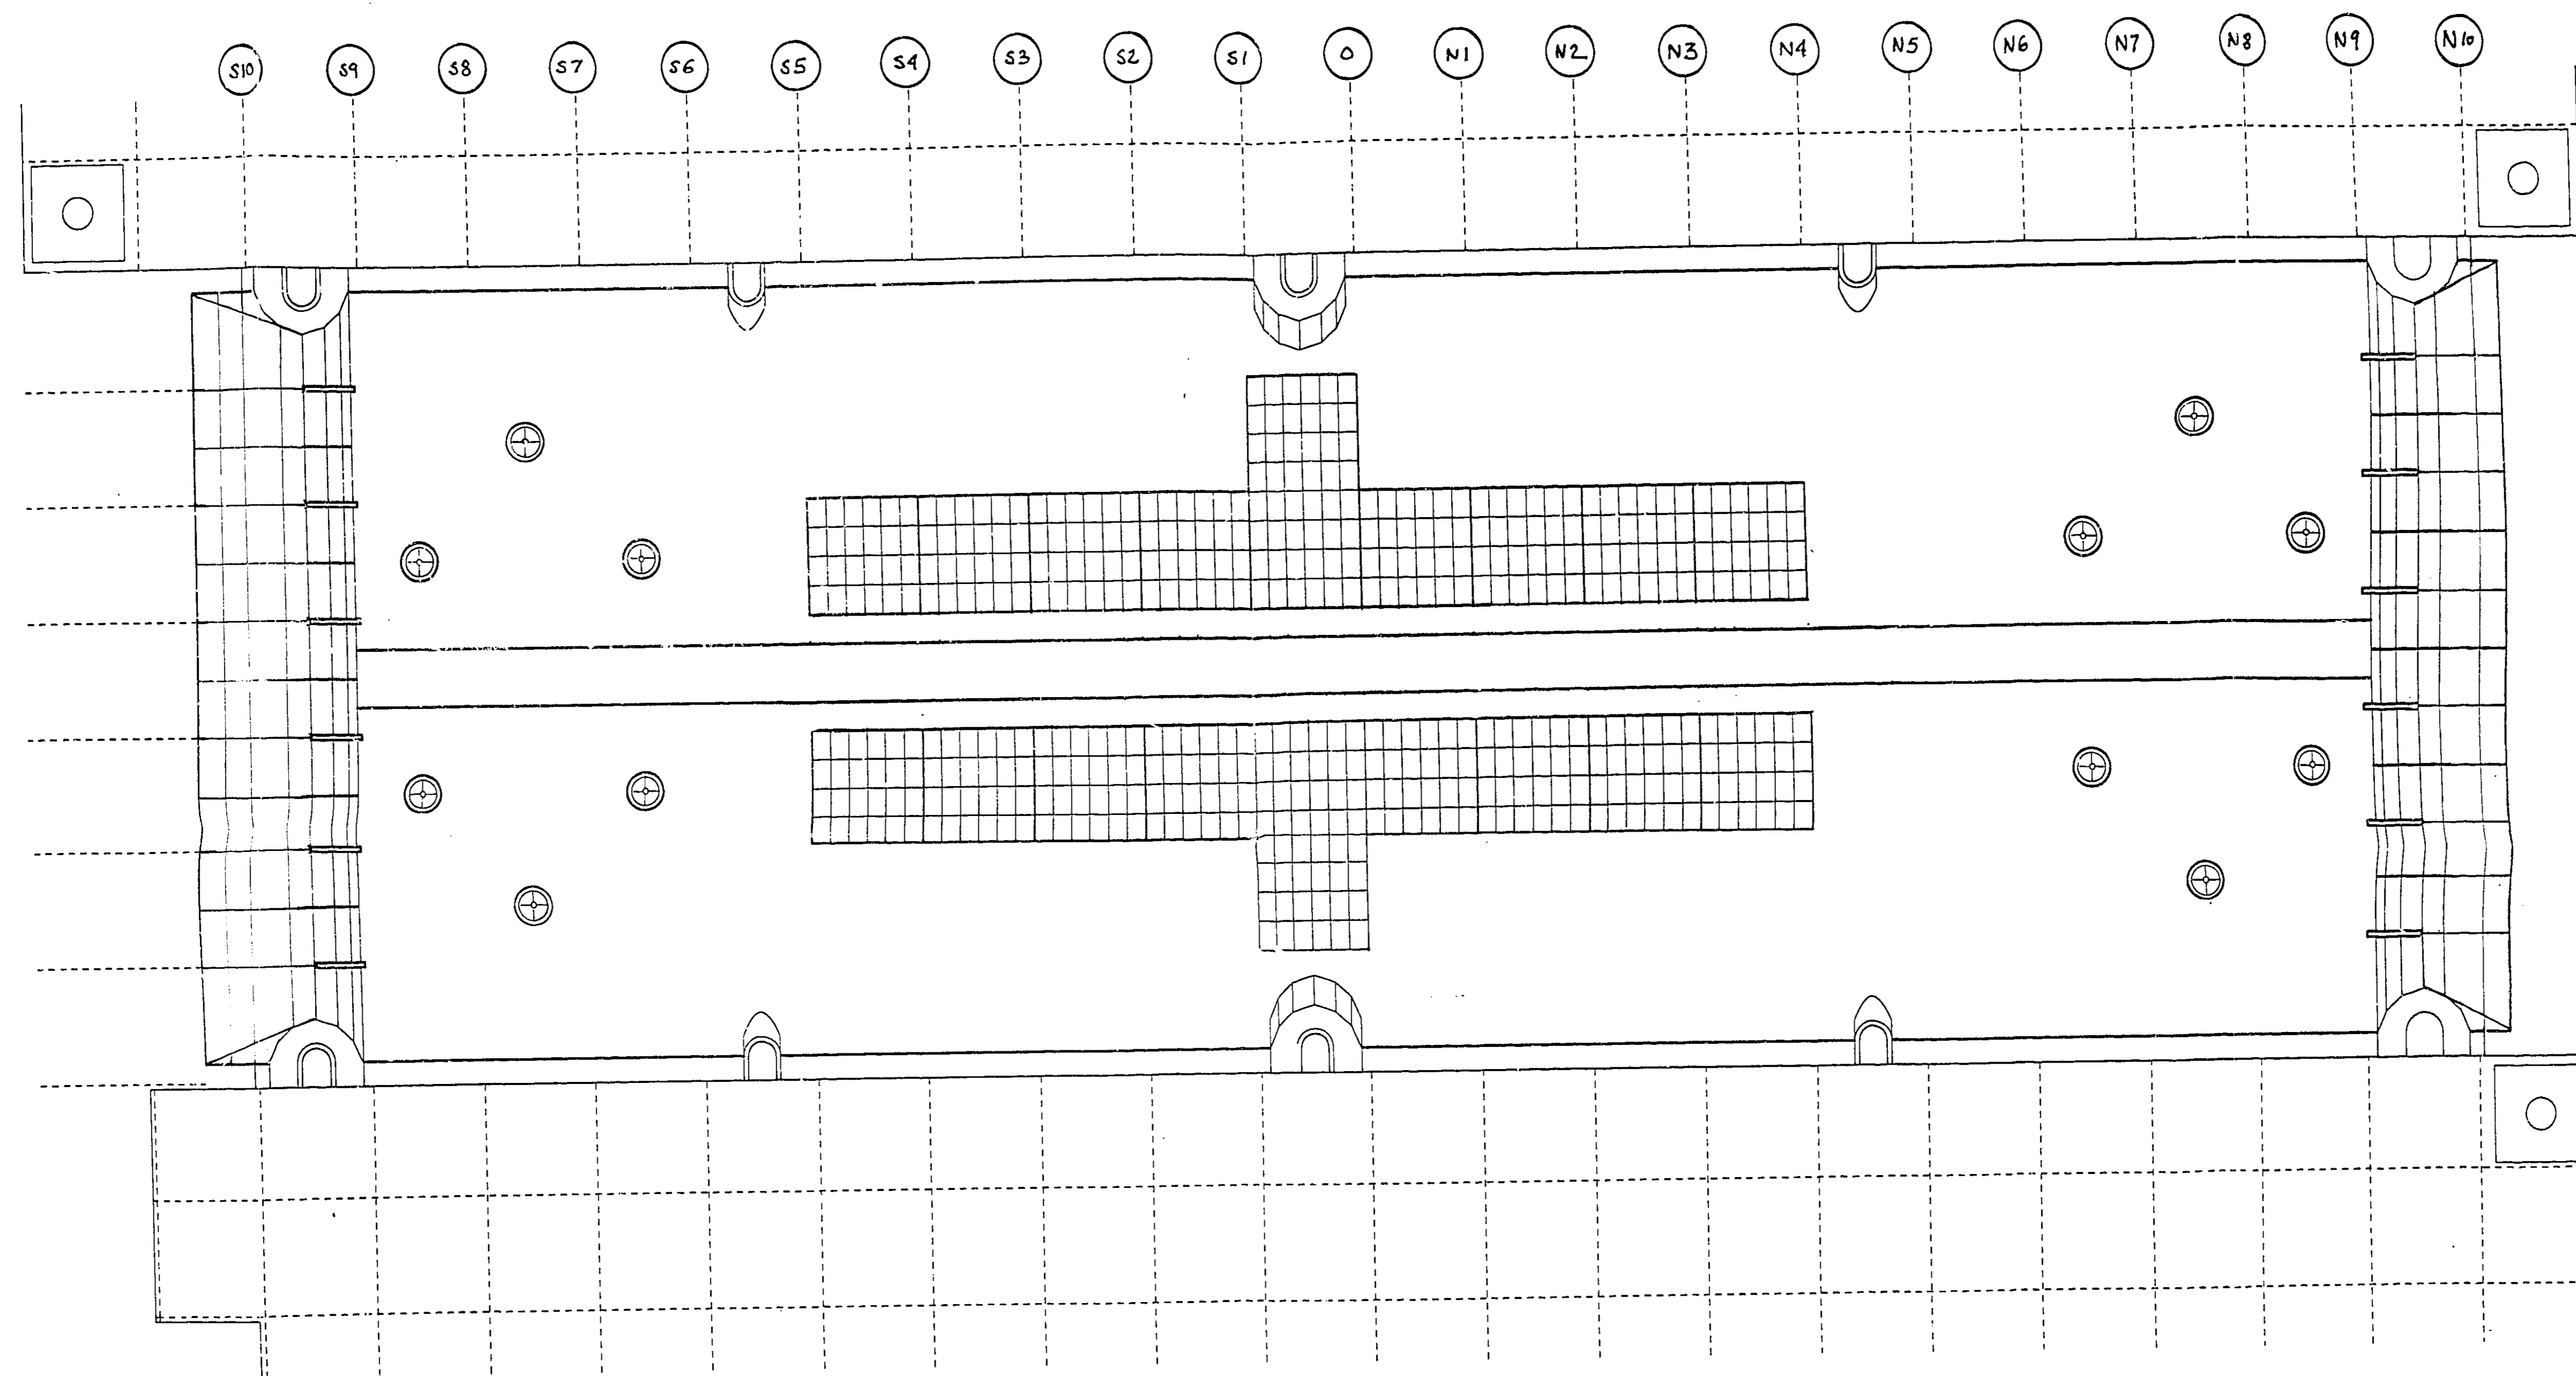

A1 A2 IA3 A4 A4 SCALE IN METRES A4 A4 IA3 A2 A1

0 1 2 3 4 5 6 7 8 9 10 0 1 2 3 4 5 6

SCALE IN INCHES

16 AUG 1989
 S6/202/89

THE AI GALLERIAS HERTFORDSHIRE

CARROLL GROUP OF COMPANIES

0 2.0 5.0 10.0 15.0 20.0 25.0m
 AUKETT LTD HOK INTERNATIONAL