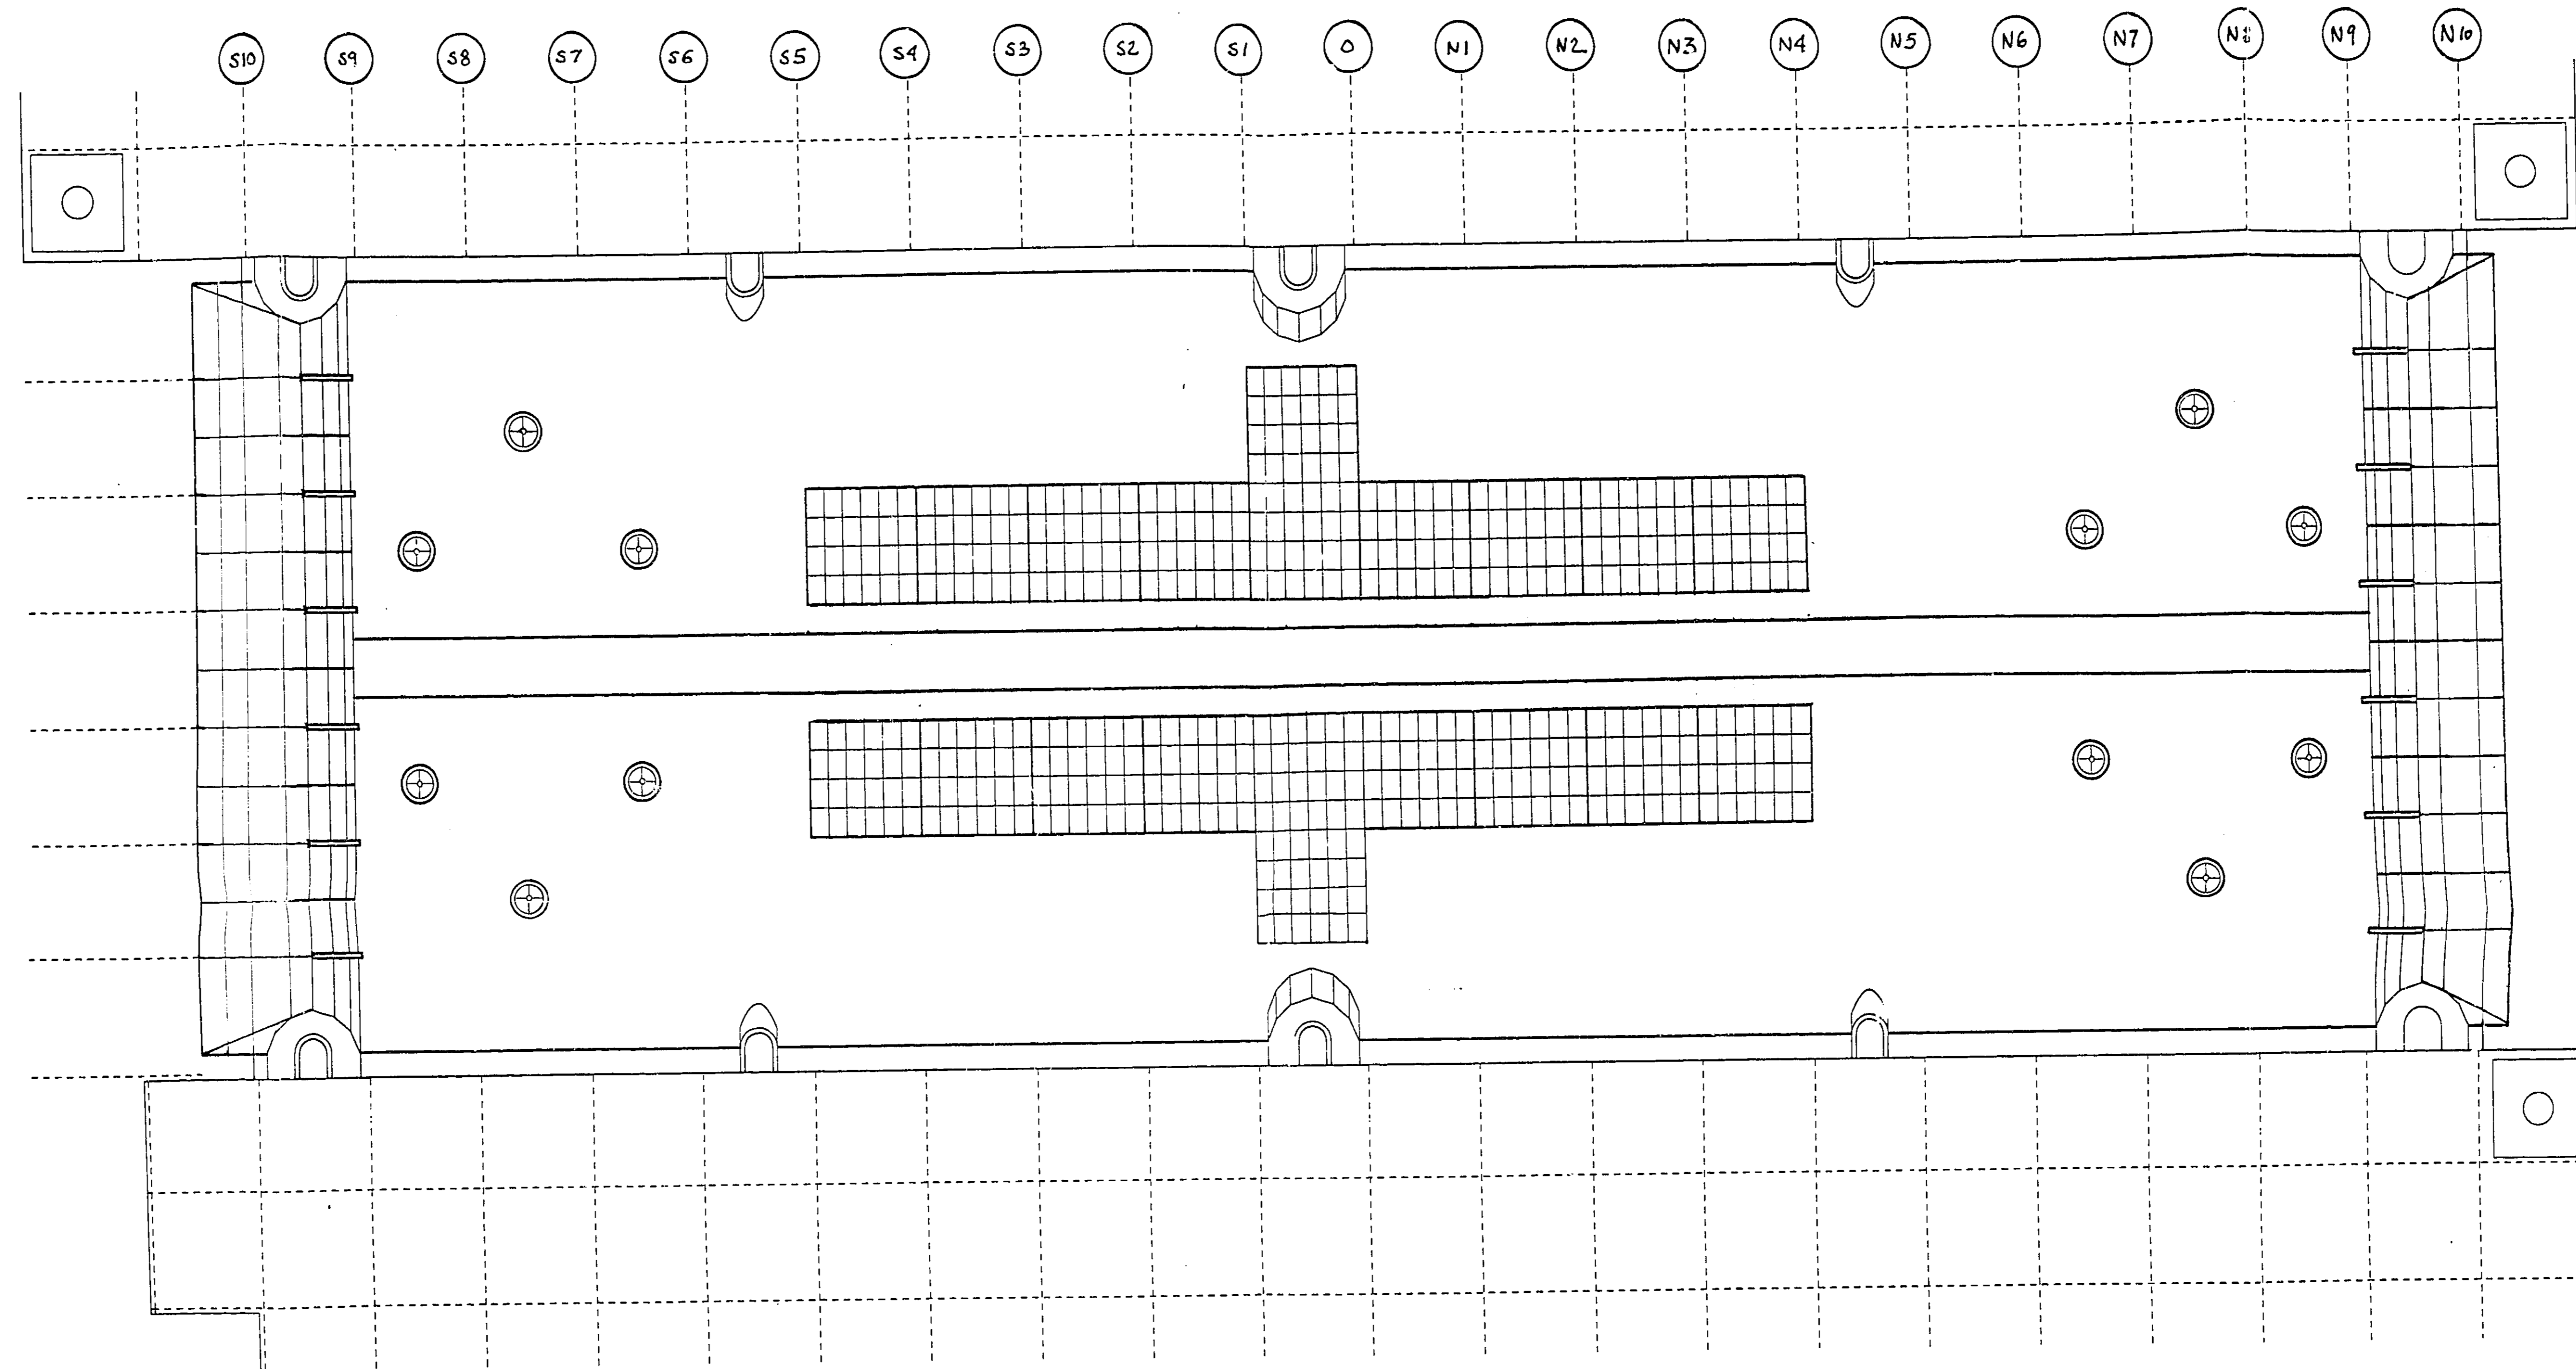

A1

50
 89

A1 GALLERIAS HATFIELD	
Drawing title	Roof raising Roof plan
Drawing number	Gr. 0.62
Date	7.16.89

HOK International Limited
 Architects, Interiors, Planning, Graphics
 New Oxford House 137 High Holborn, London WC1V 6PL
 Telephone 01-431 7707 Facsimile 01-431 4067