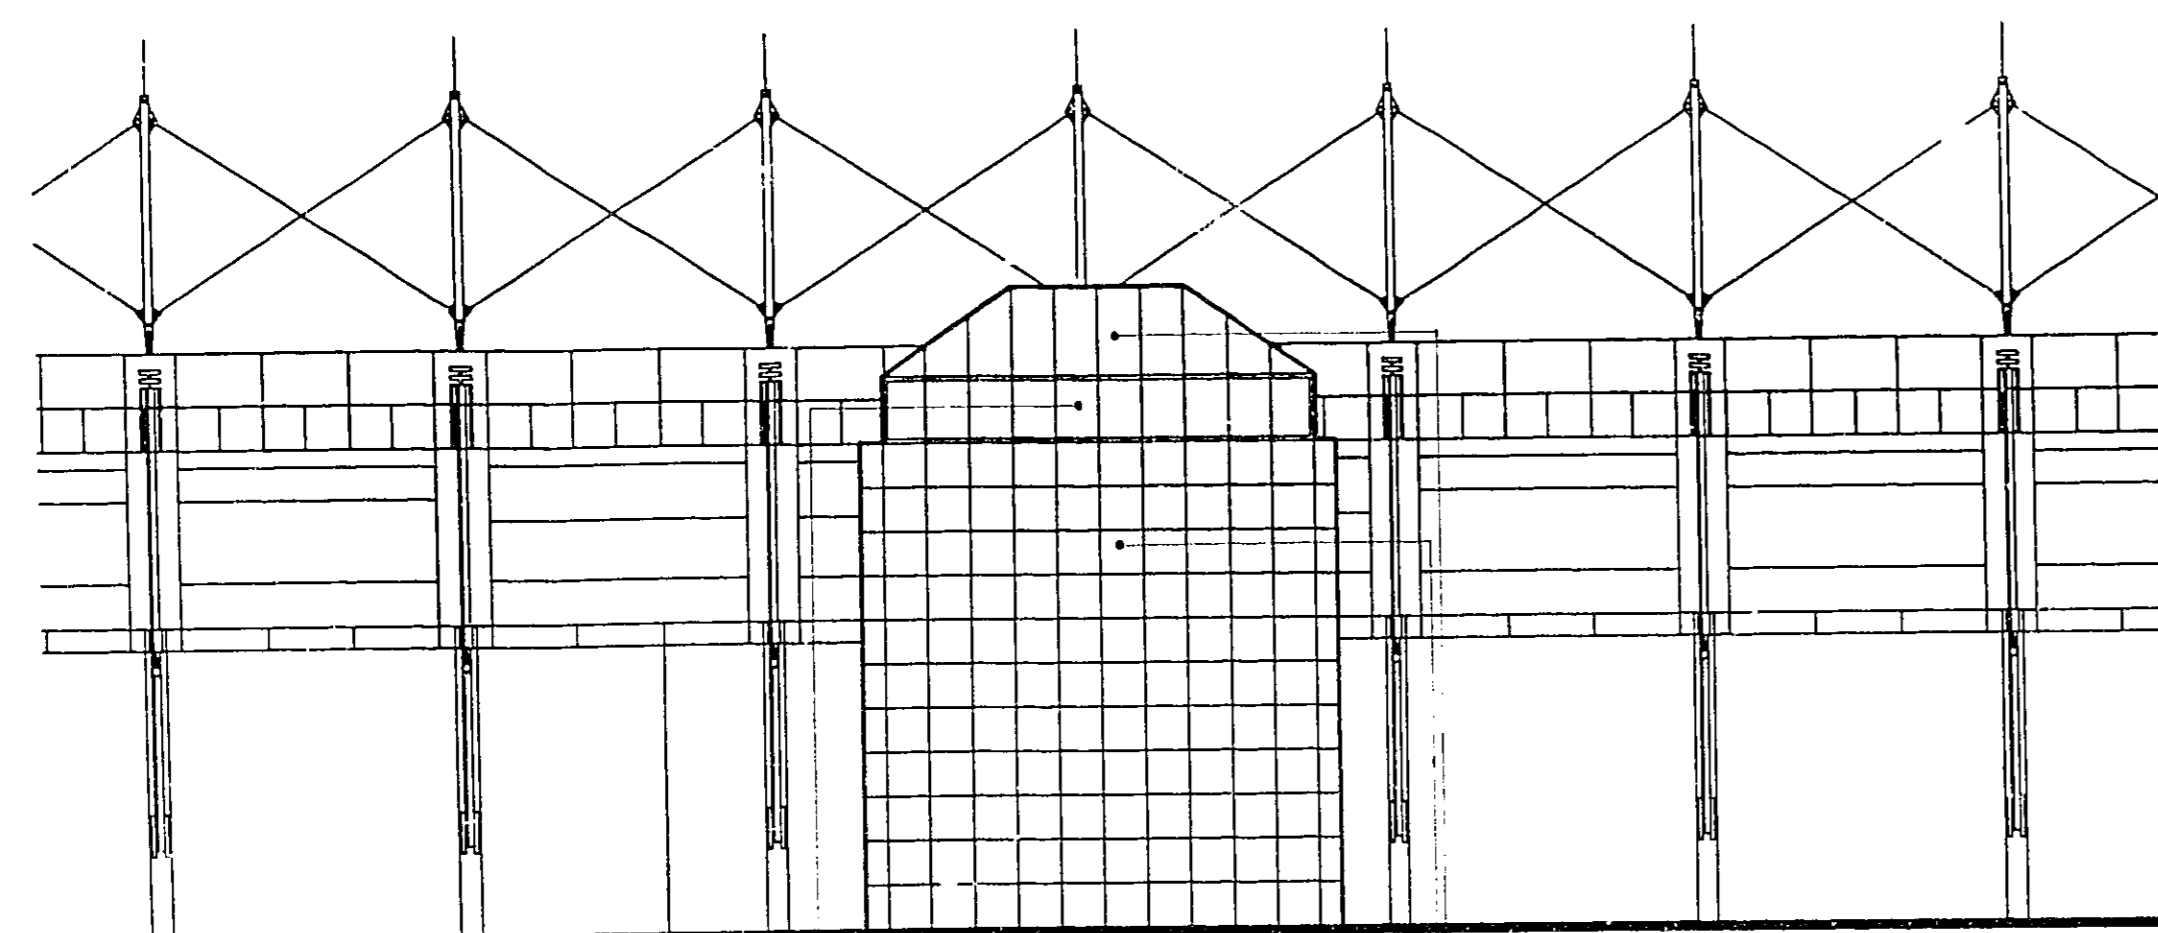

PLANNING FILES

PARK PLAZA, COMET WAY,

S6/262/89

HATFIELD.

7/9

LINK STAIRCASE EAST ELEVATION

KEY
 white aluminium
 open / void
 green aluminium
 silver aluminium

LINK STAIRCASE NORTH ELEVATION