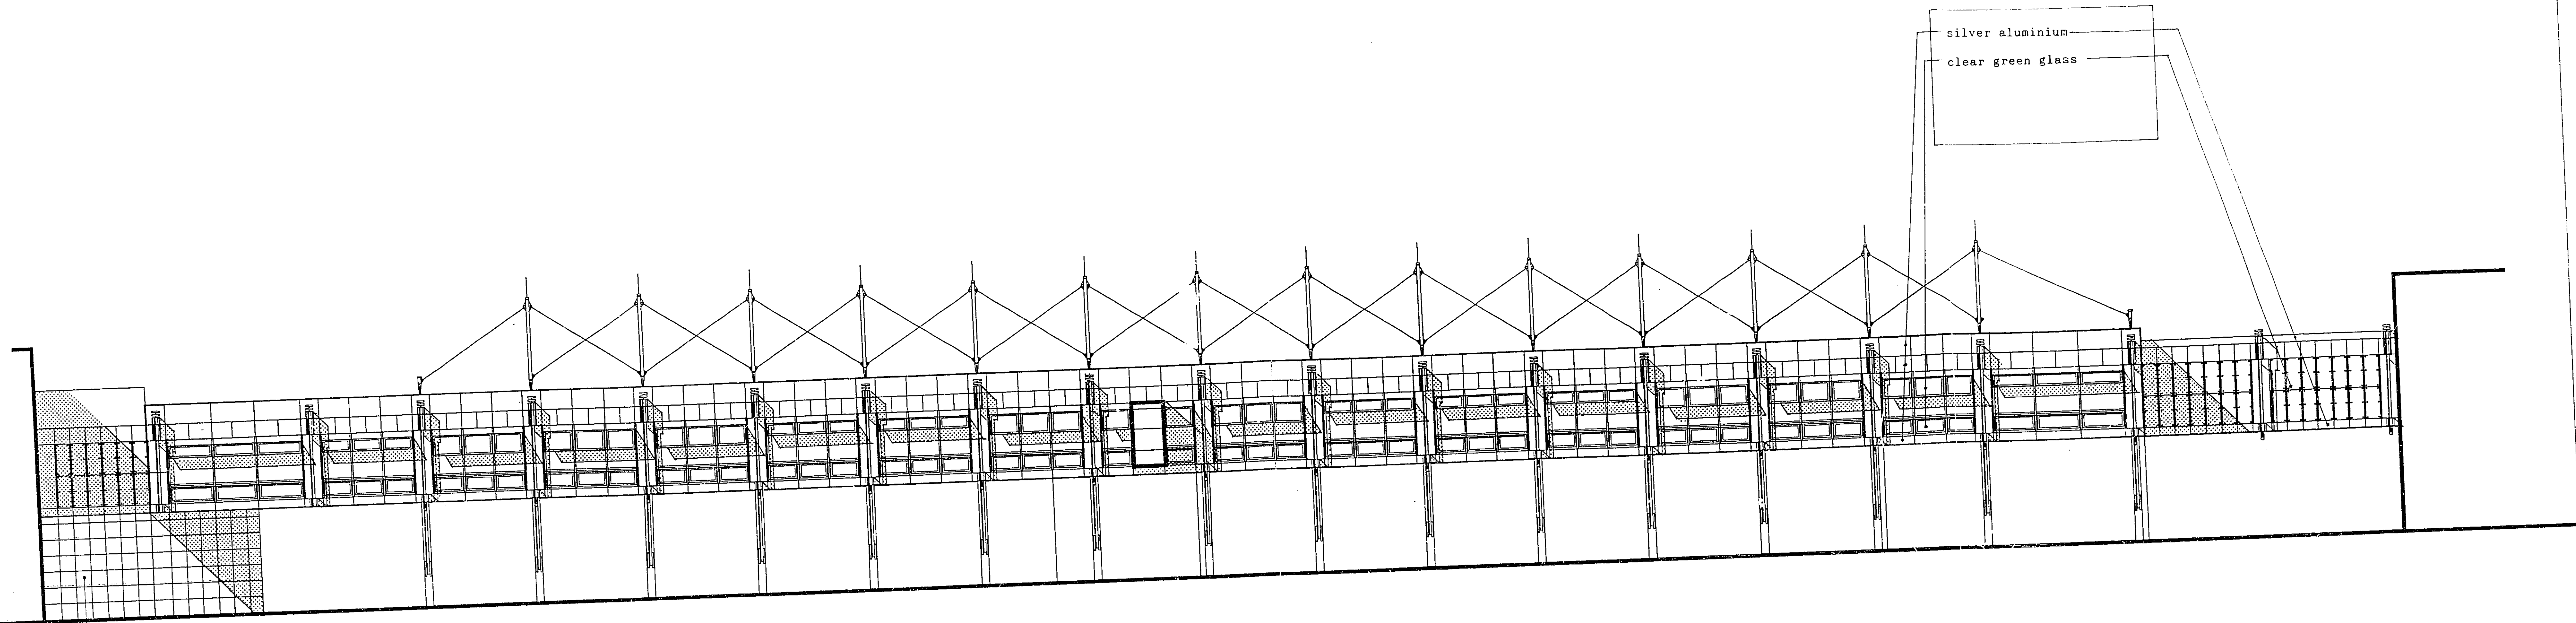

LINK EAST ELEVATION