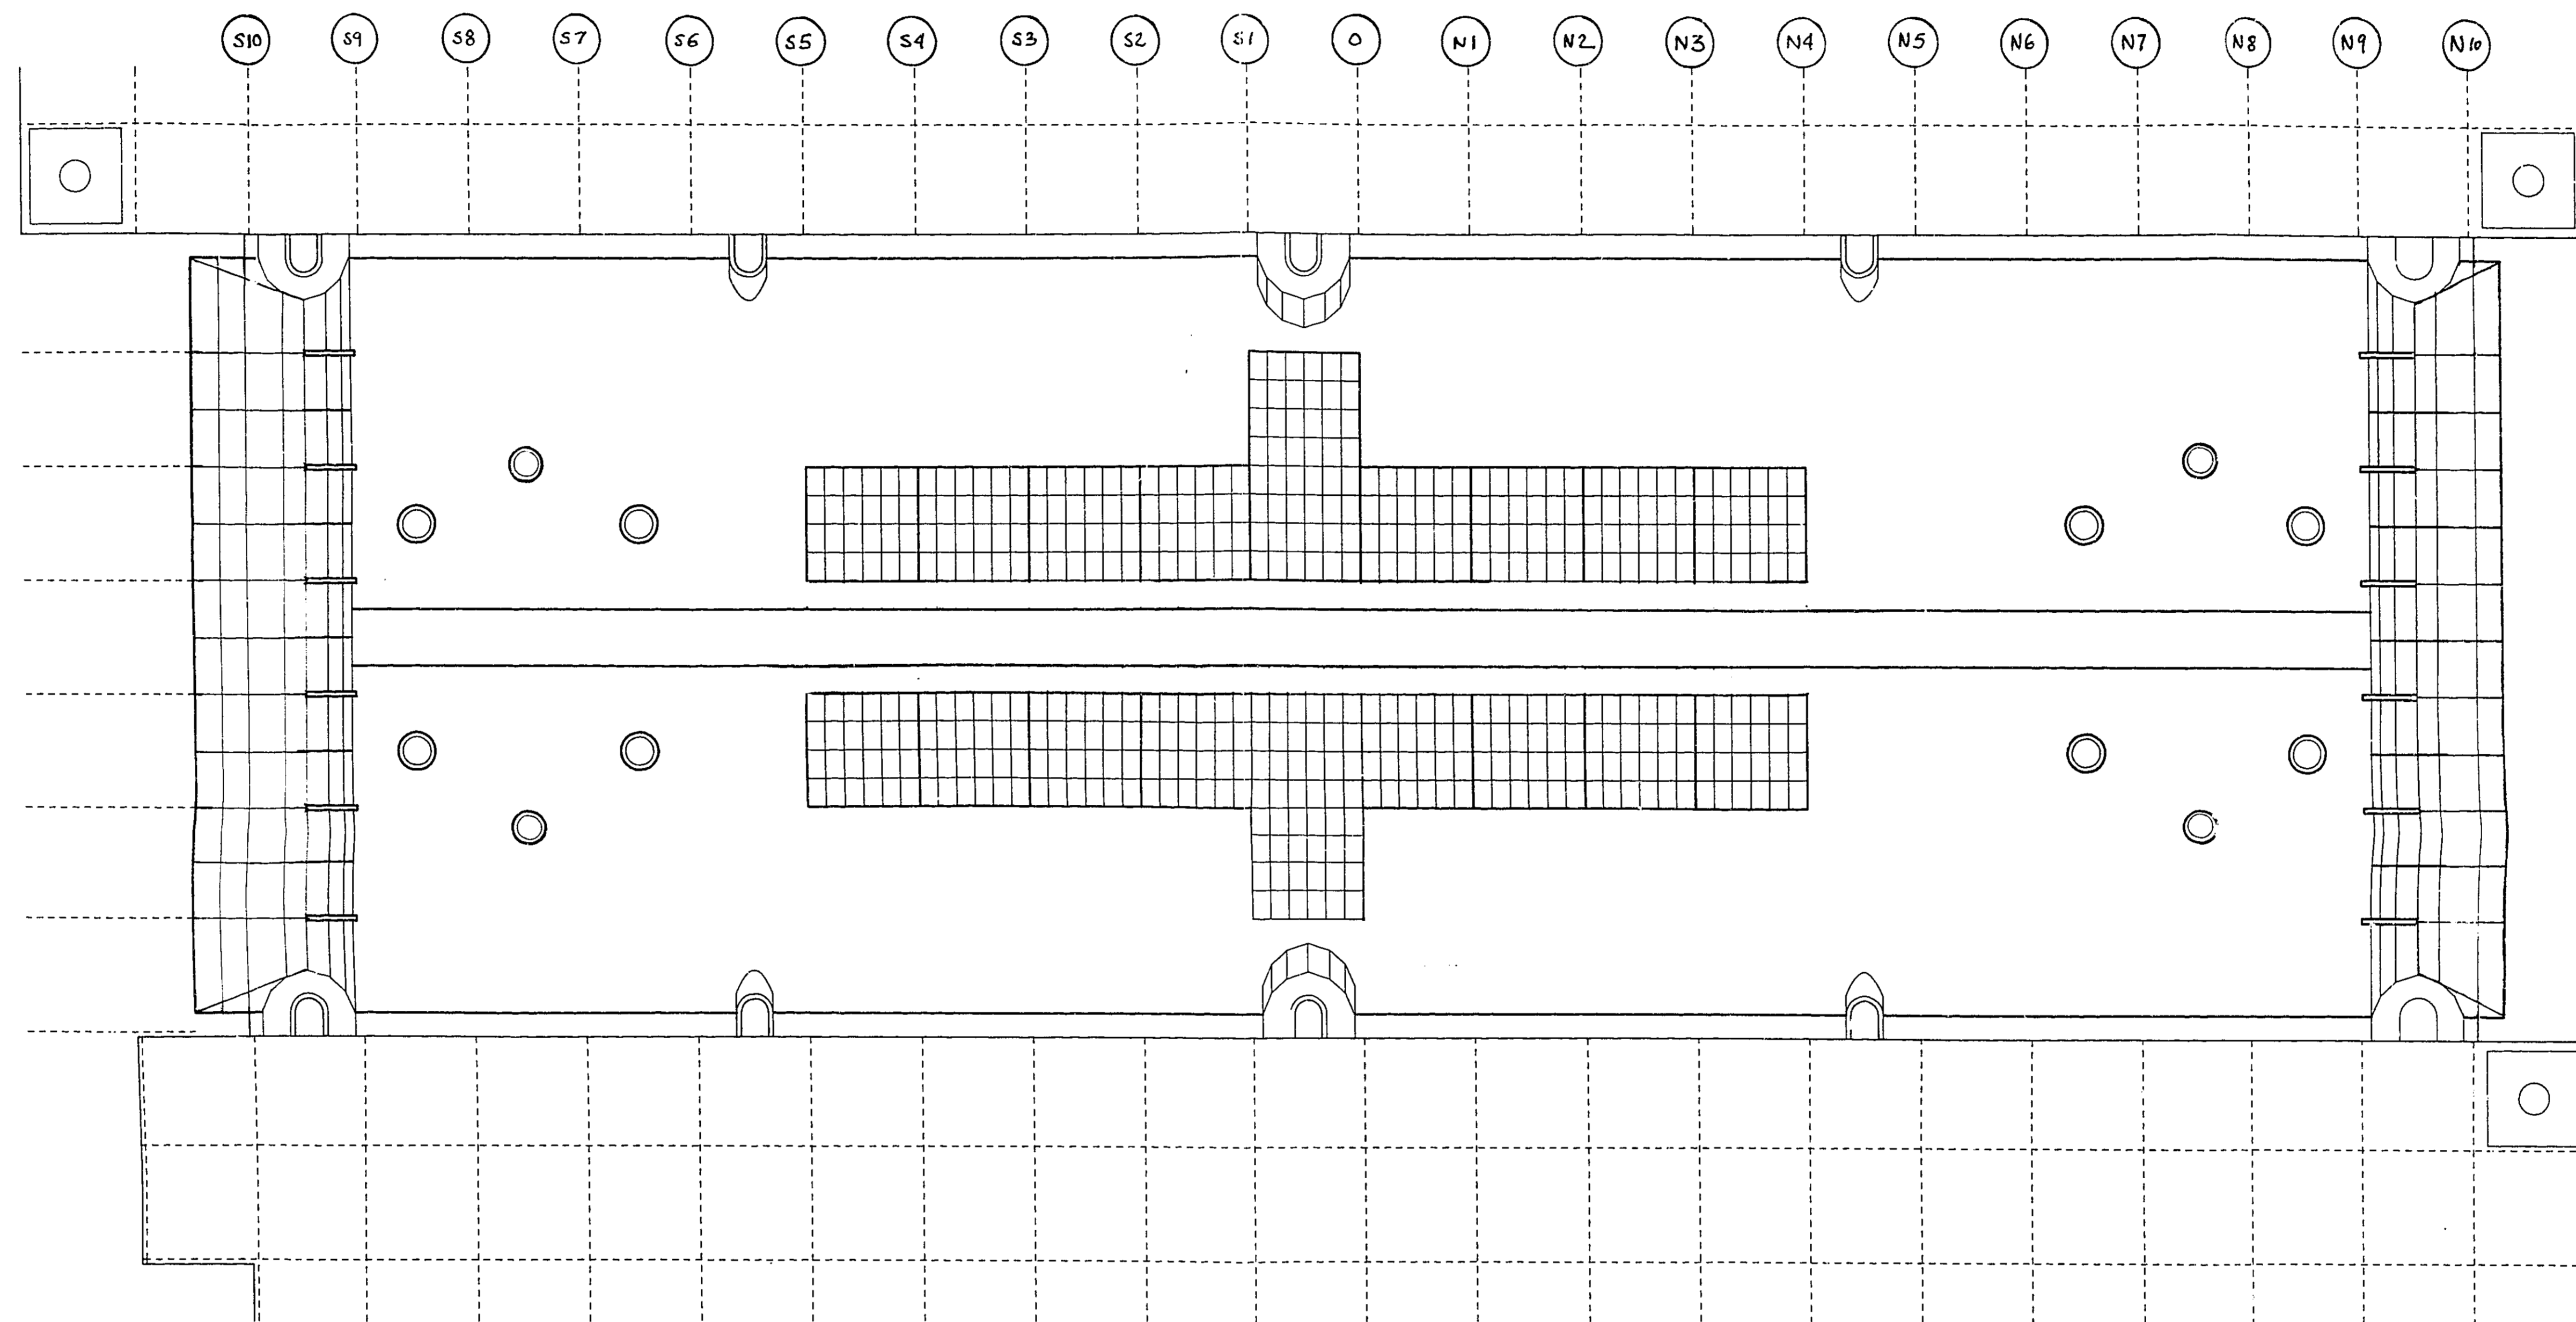

A1

APPROVED

18 Oct 1989
 56/262/89

HOK International Limited
 Architects, Interiors, Planning, Graphics
 New Oxford House 137 High Holborn, London WC1V 9PL
 Telephone 01-431 7707 Facsimile 01-431 4067

A1 GALLERIAS HAIFIELD	
Drawing title	ROOF RAISING ROOF PLAN
Drawing number	GR-062
Date	21.9.89