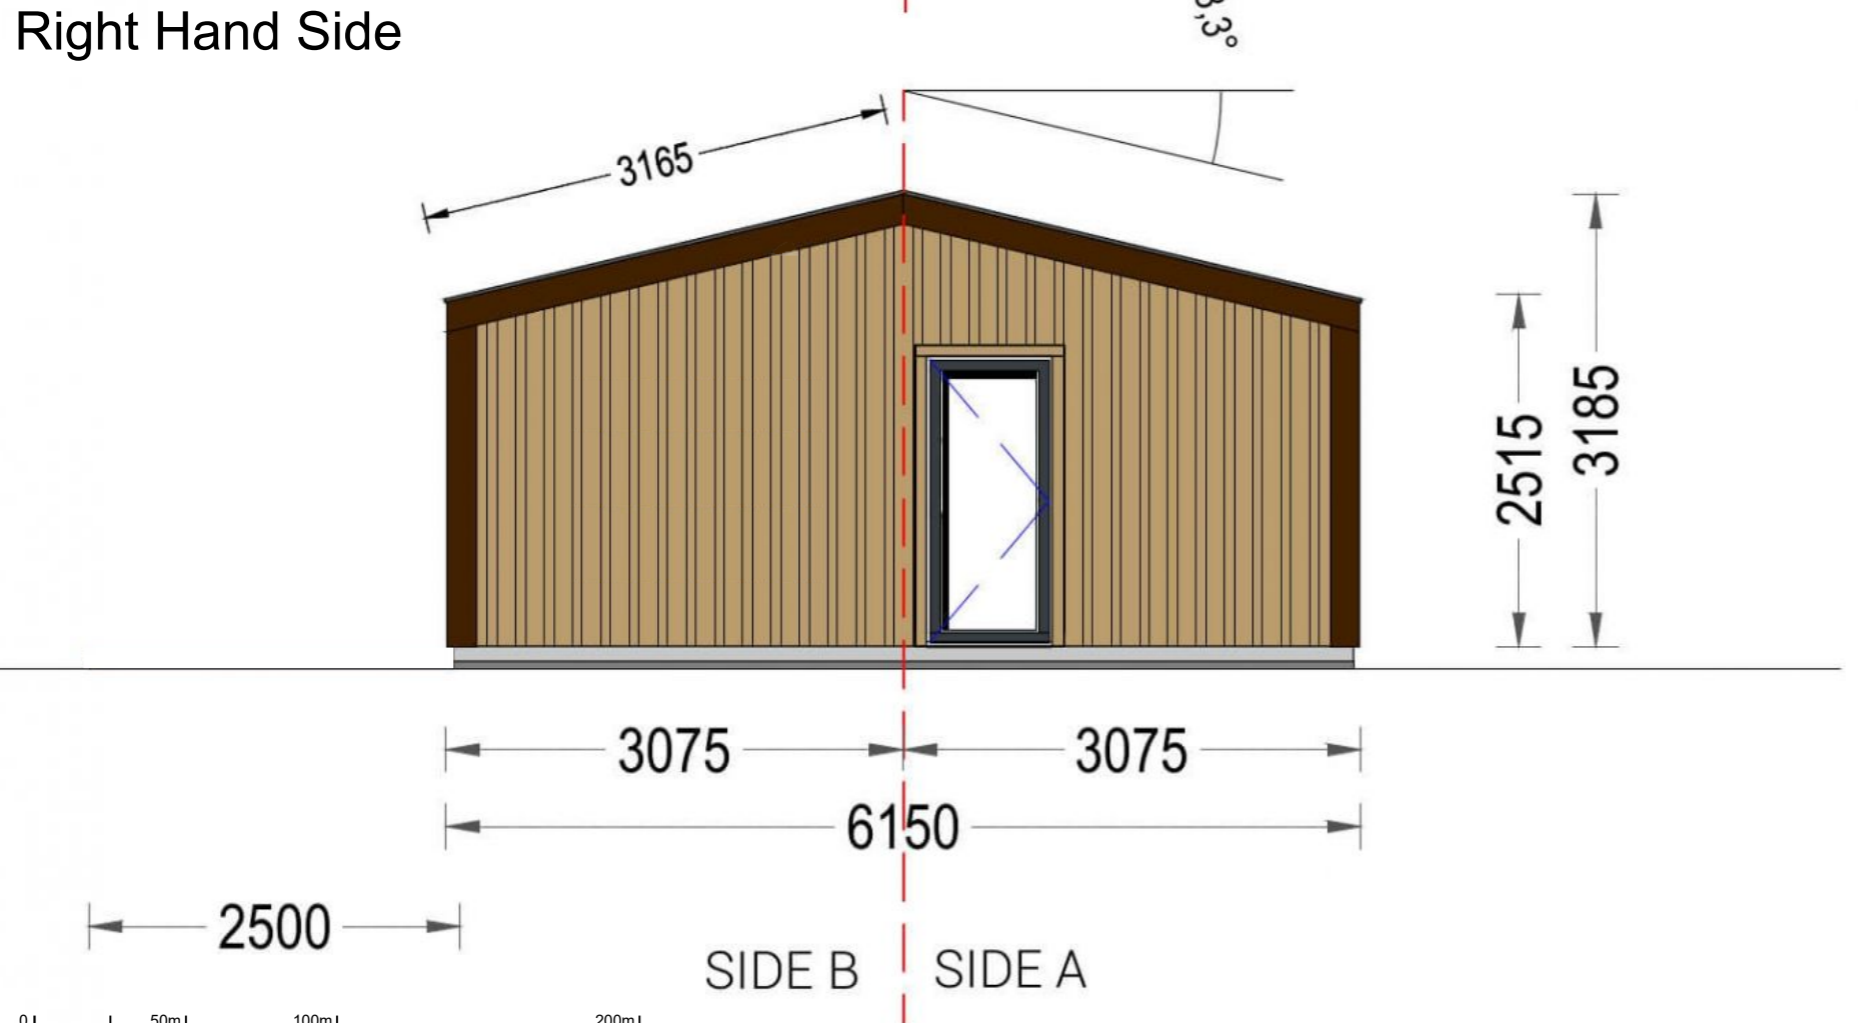

Left Hand Side

Right Hand Side

notes:

Page 3 - Proposed Side Elevations

Project 55 Longcroft Lane

Drawing Plans & Elevations

Date 07 May 2023

Scale 1:50

Sheet size A3