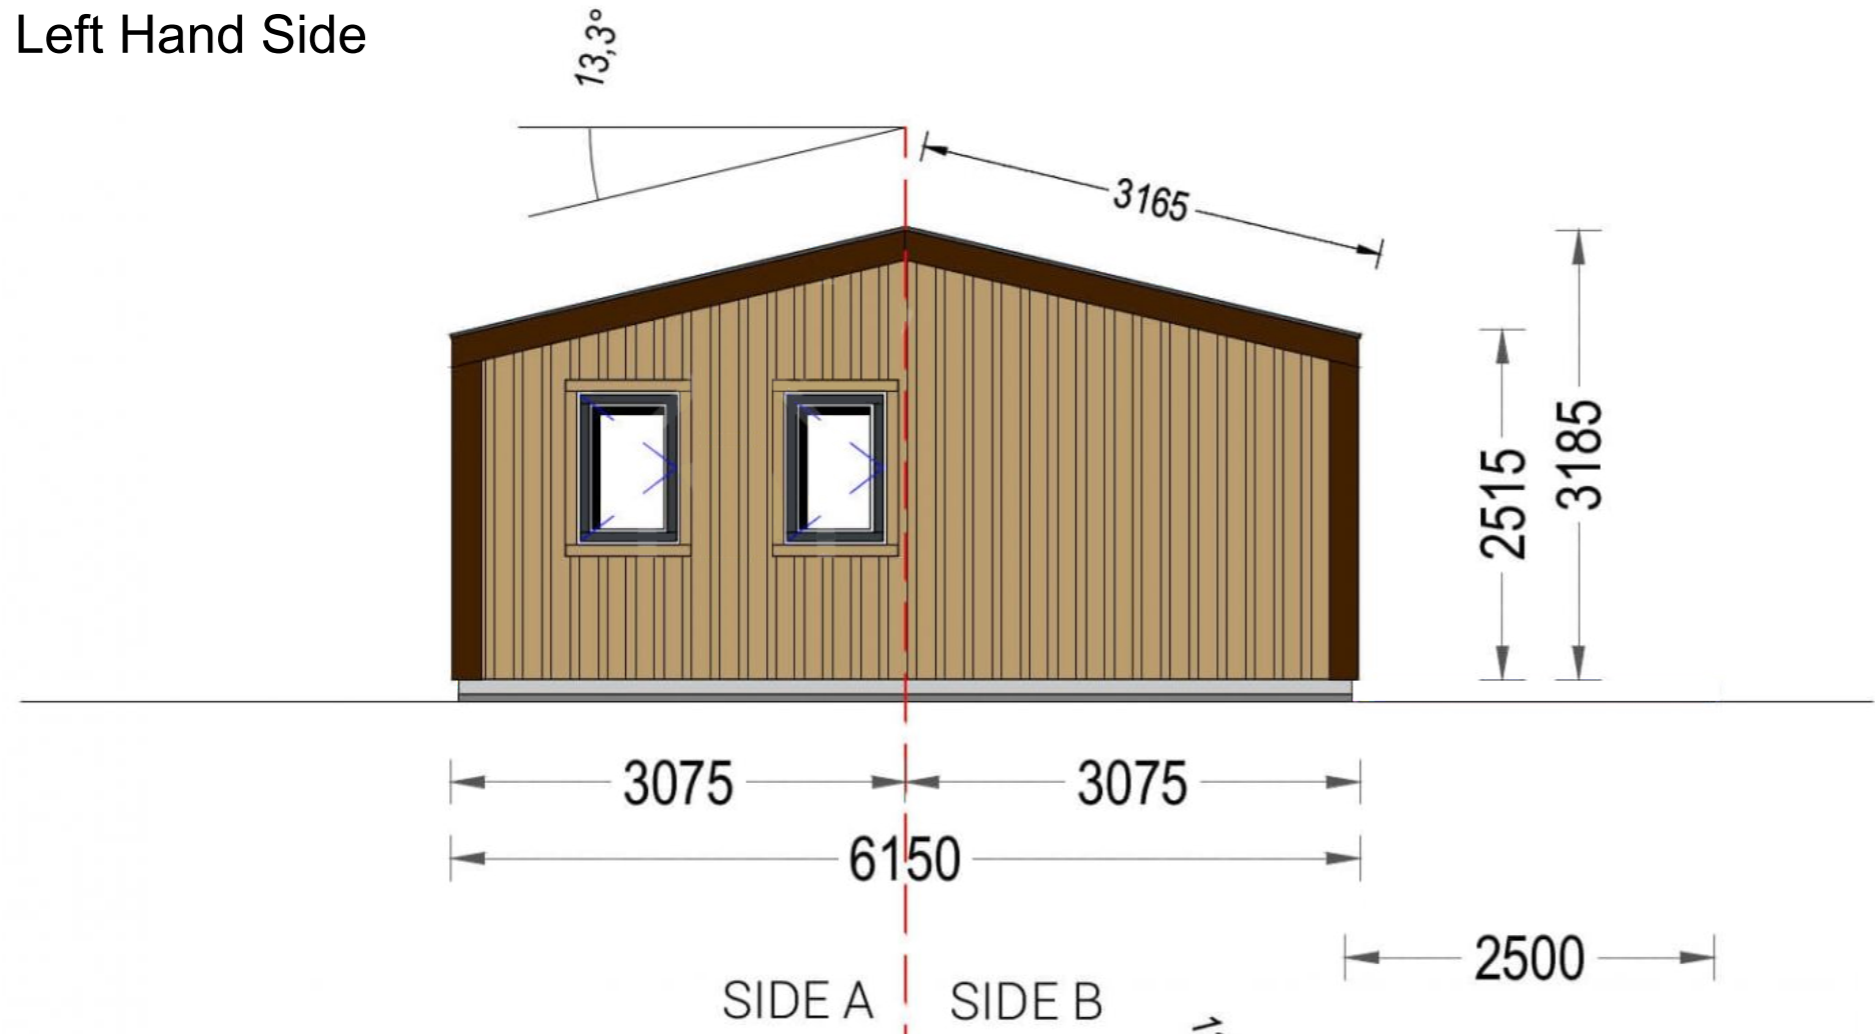

Left Hand Side

Right Hand Side

notes:

Page 3 - Proposed Side Elevations

Project 55 Longcroft Lane

Drawing Plans & Elevations

Date 07 May 2023

Scale 1:50

Sheet size A3