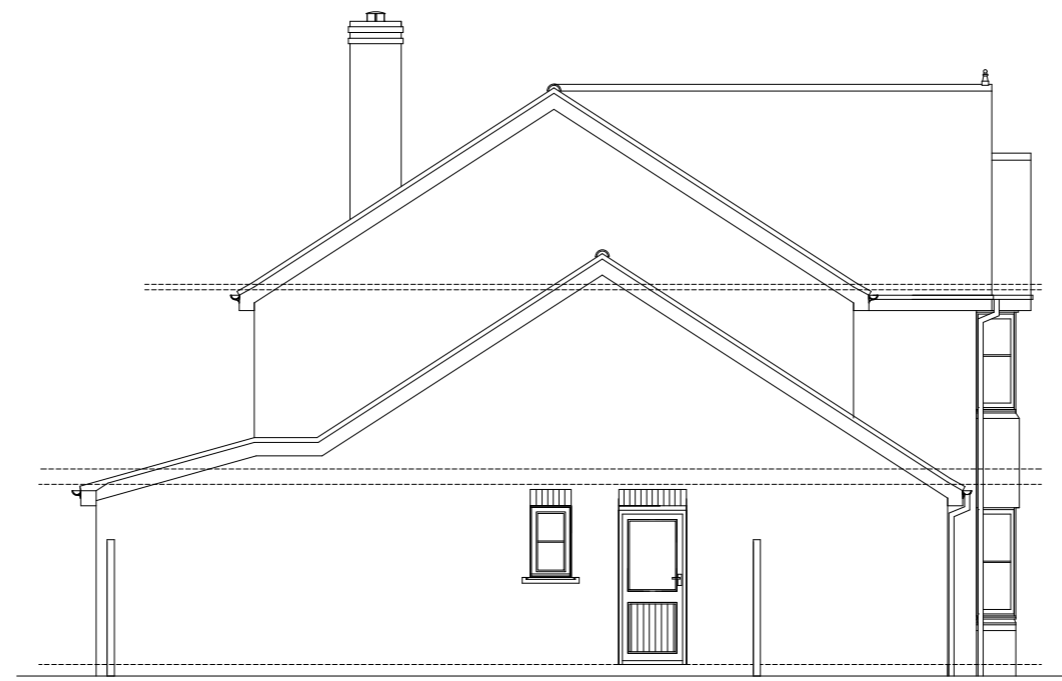

EXT FRONT ELEVATION

EXT SIDE ELEVATION

EXT SIDE ELEVATION

EXT REAR ELEVATION

THIS DRAWING PRINTED ON A2 SIZE PAPER

...\hed logo.jpg

HOME EXTENSION DESIGNS
 HED HOUSE
 60a BRIDGE ROAD EAST
 WELWYN GARDEN CITY
 HERTS AL7 1JU
 tel : 01707 393971
 e:info@hed.co.uk

Project: 17 Great Braitch Lane
 Hatfield
 Herts
 AL10 9FD

Drawing Title: EXISTING PLANS

Drawn By: GMF Scale: 1:100 Date: SEPT 2021

Dwg Status: EXISTING Checked:

Drawing No: 5407-E02 Revision: