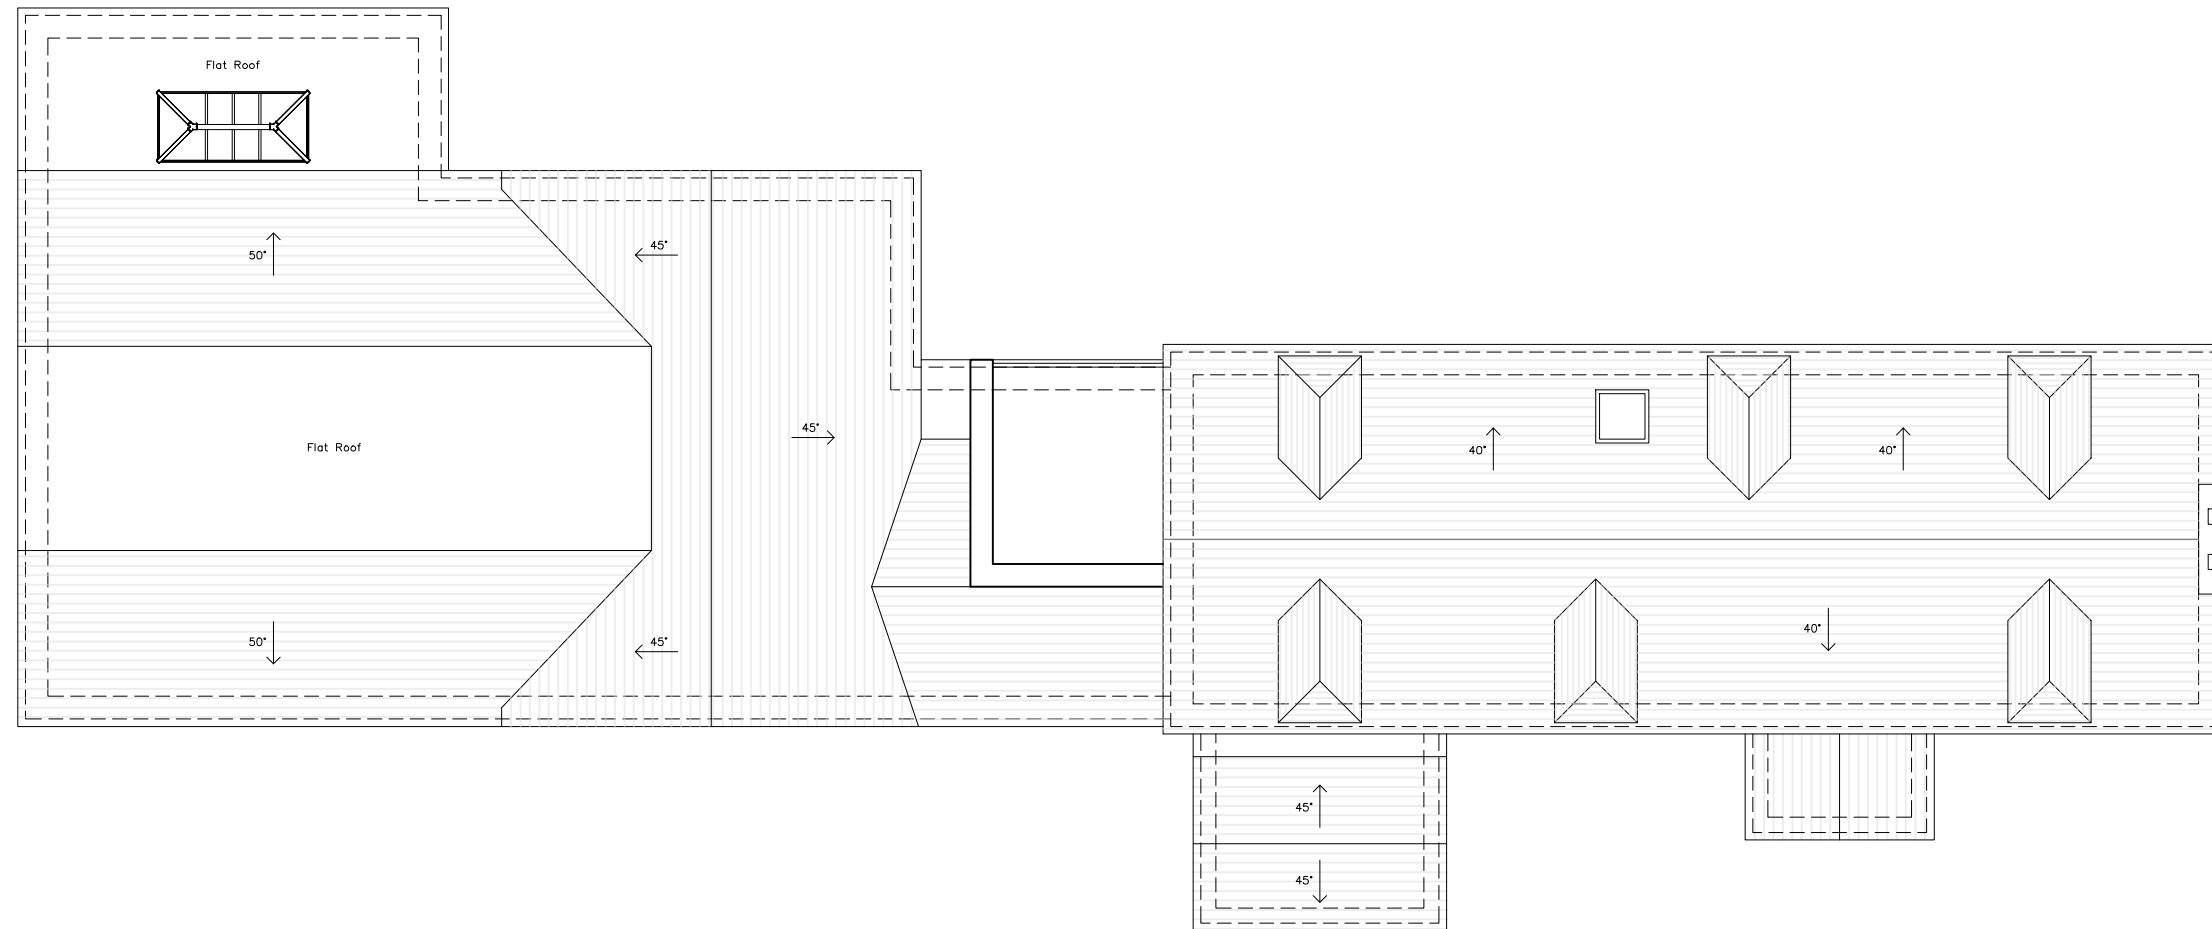

## PLANNING

# Proposed Roof Plan

13 Arm & Sword Lane  
Old Hatfield - Herts - AL9 5EH  
www.AshbyDesign.co.uk  
01707 270 077

Project  
Little Heath Farm Cottage,  
Potters Bar  
Title  
Proposed Roof Plan  
Scale  
1:100 @ A3