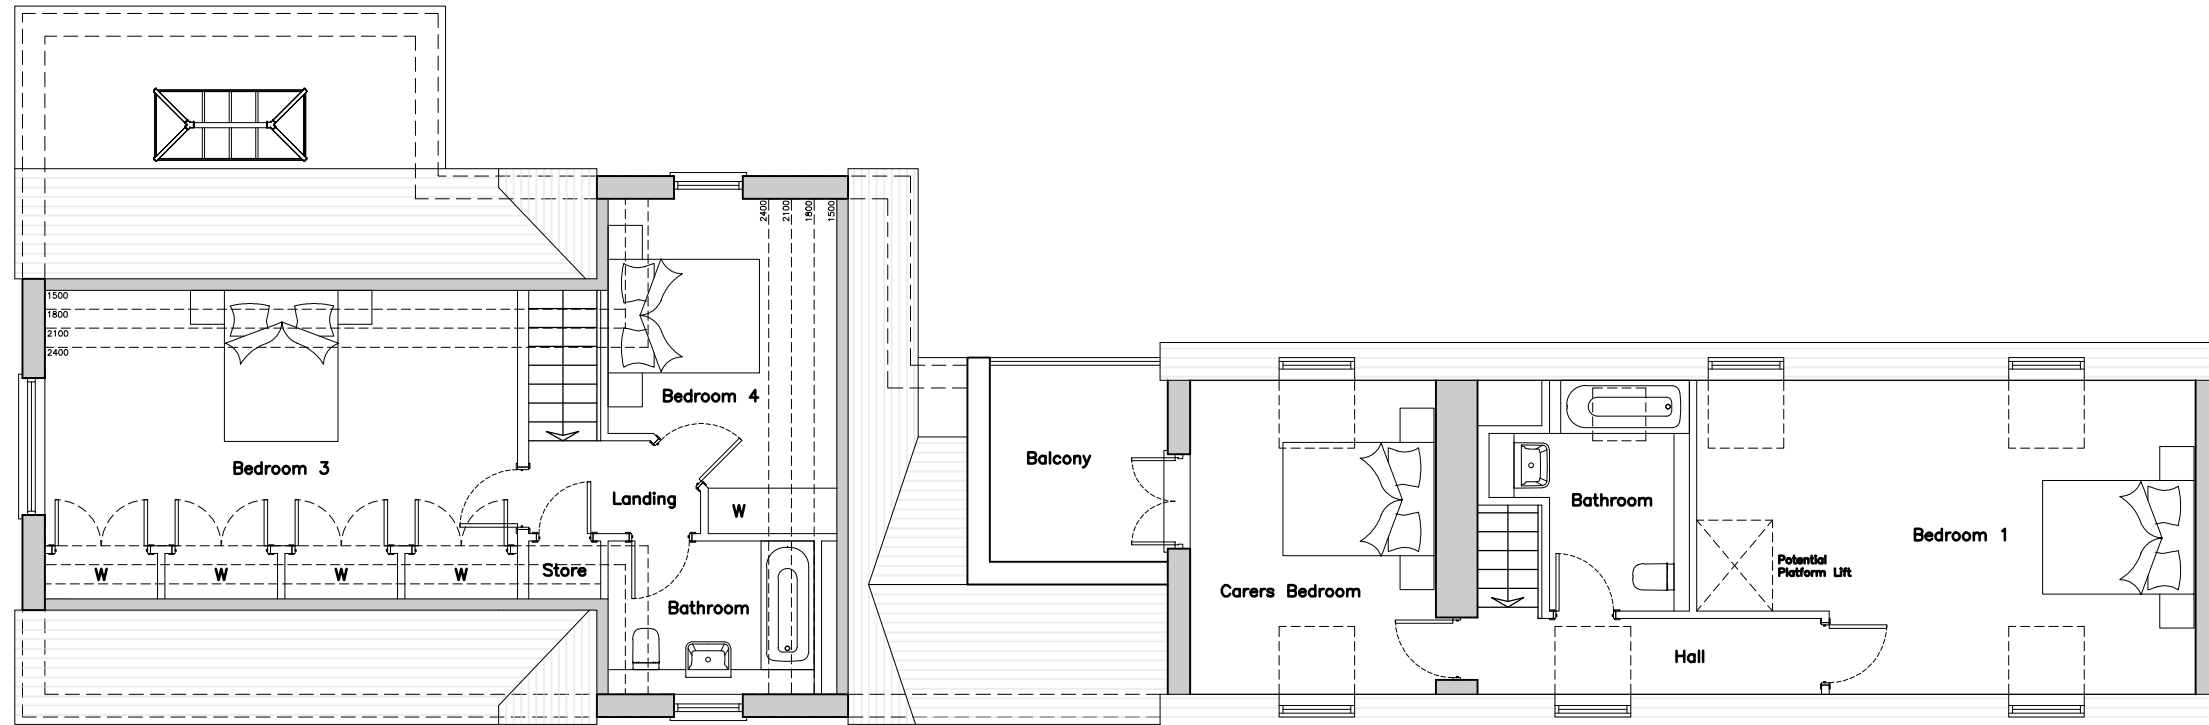

Little Heath Farm Cottage

Design copyright is vested in the Company below from whom consent must be obtained for copying or reproducing this drawing.

PLANNING

A Ramp details updated in line with elevations

25/01/22 APM

13 Arm & Sword Lane
Old Hatfield - Herts - AL9 5EH
www.AshbyDesign.co.uk
01707 270 077

Project
Little Heath Farm Cottage,
Potters Bar
Title
Proposed Floor Plans
Scale
1:100 @ A3

Date
December 21'

Drawn
APM
Checked
LS

Drawing No.
535/21/FUL/PL20.00

Revision
A

Proposed Floor Plans