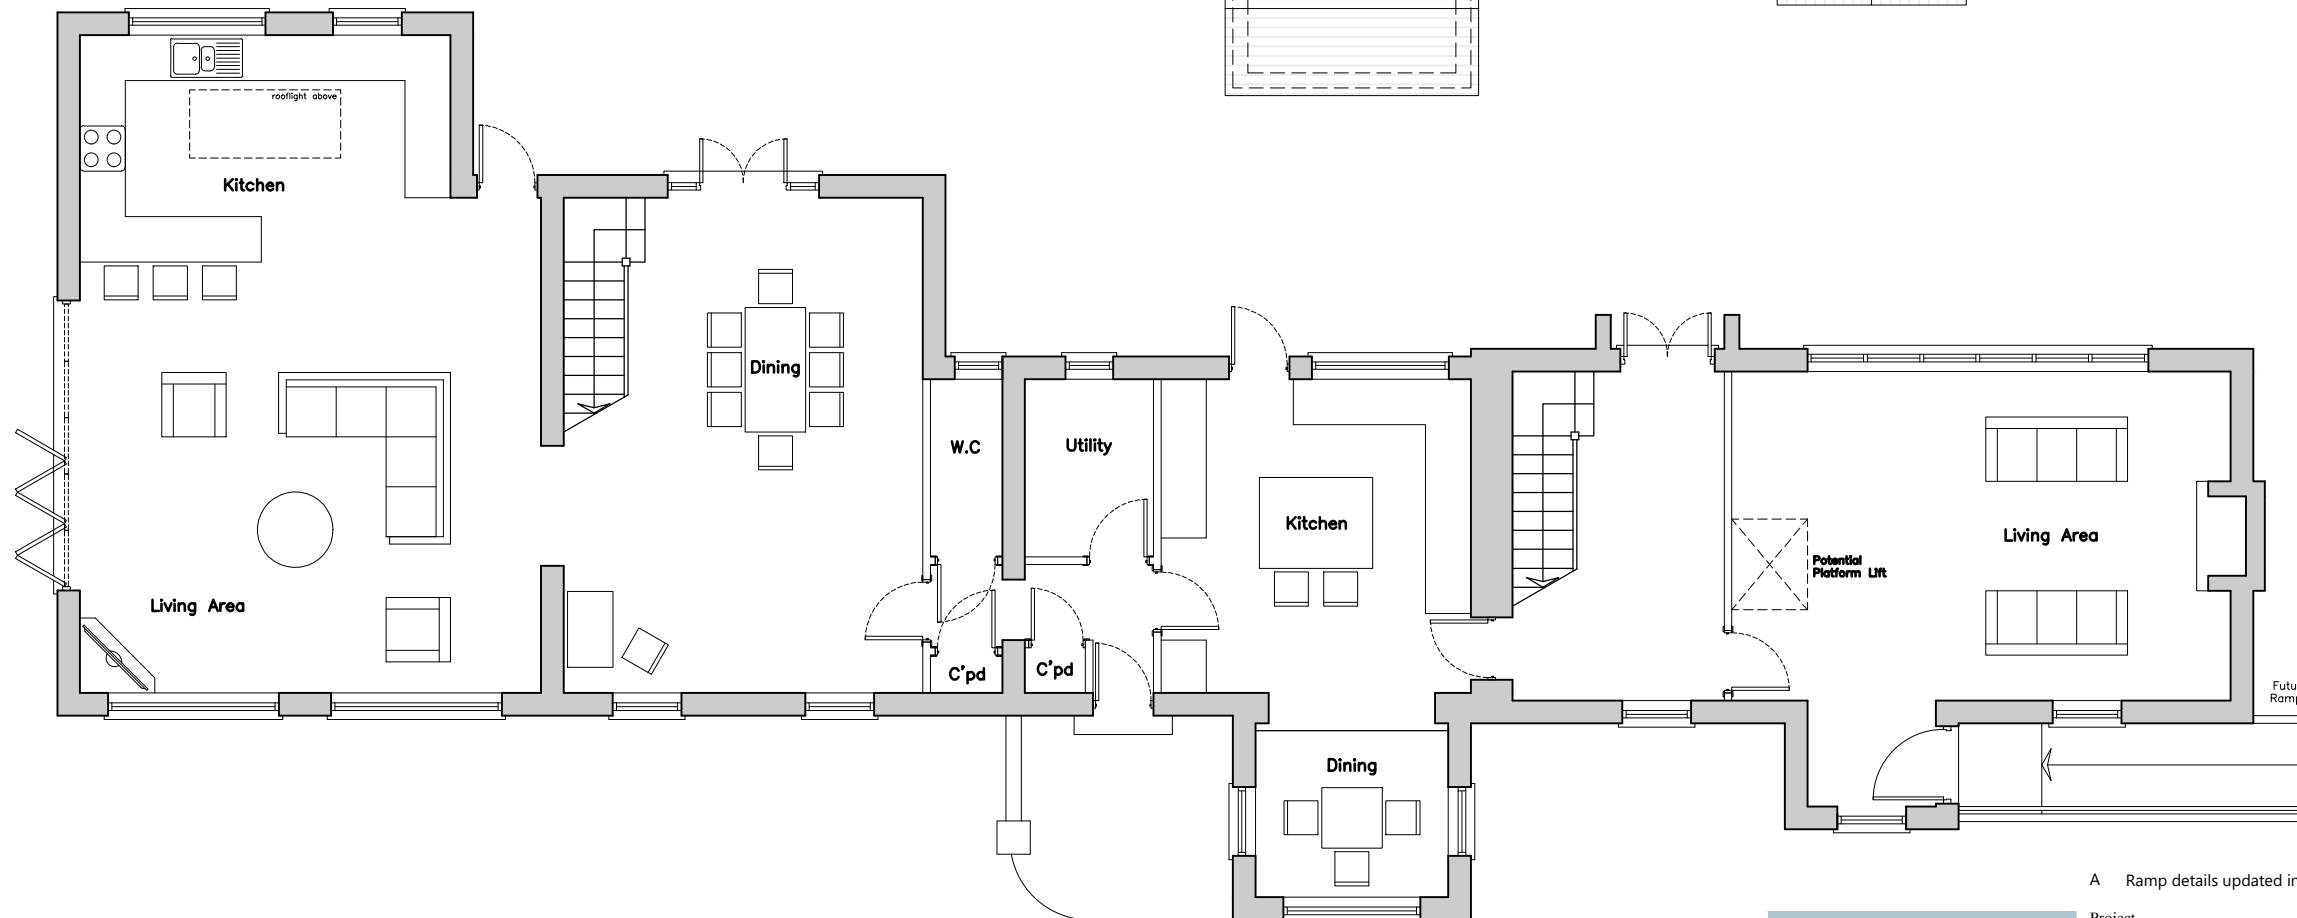

Little Heath Farm Cottage

Design copyright is vested in the Company below from whom consent must be obtained for copying or reproducing this drawing.

PLANNING

A Ramp details updated in line with elevations

25/01/22 APM

13 Arm & Sword Lane
Old Hatfield - Herts - AL9 5EH
www.AshbyDesign.co.uk
01707 270 077

Project
Little Heath Farm Cottage,
Potters Bar
Title
Proposed Floor Plans
Scale
1:100 @ A3

Date
December 21'

Drawn
APM
Checked
LS

Drawing No.
535/21/FUL/PL20.00

Revision
A

Proposed Floor Plans