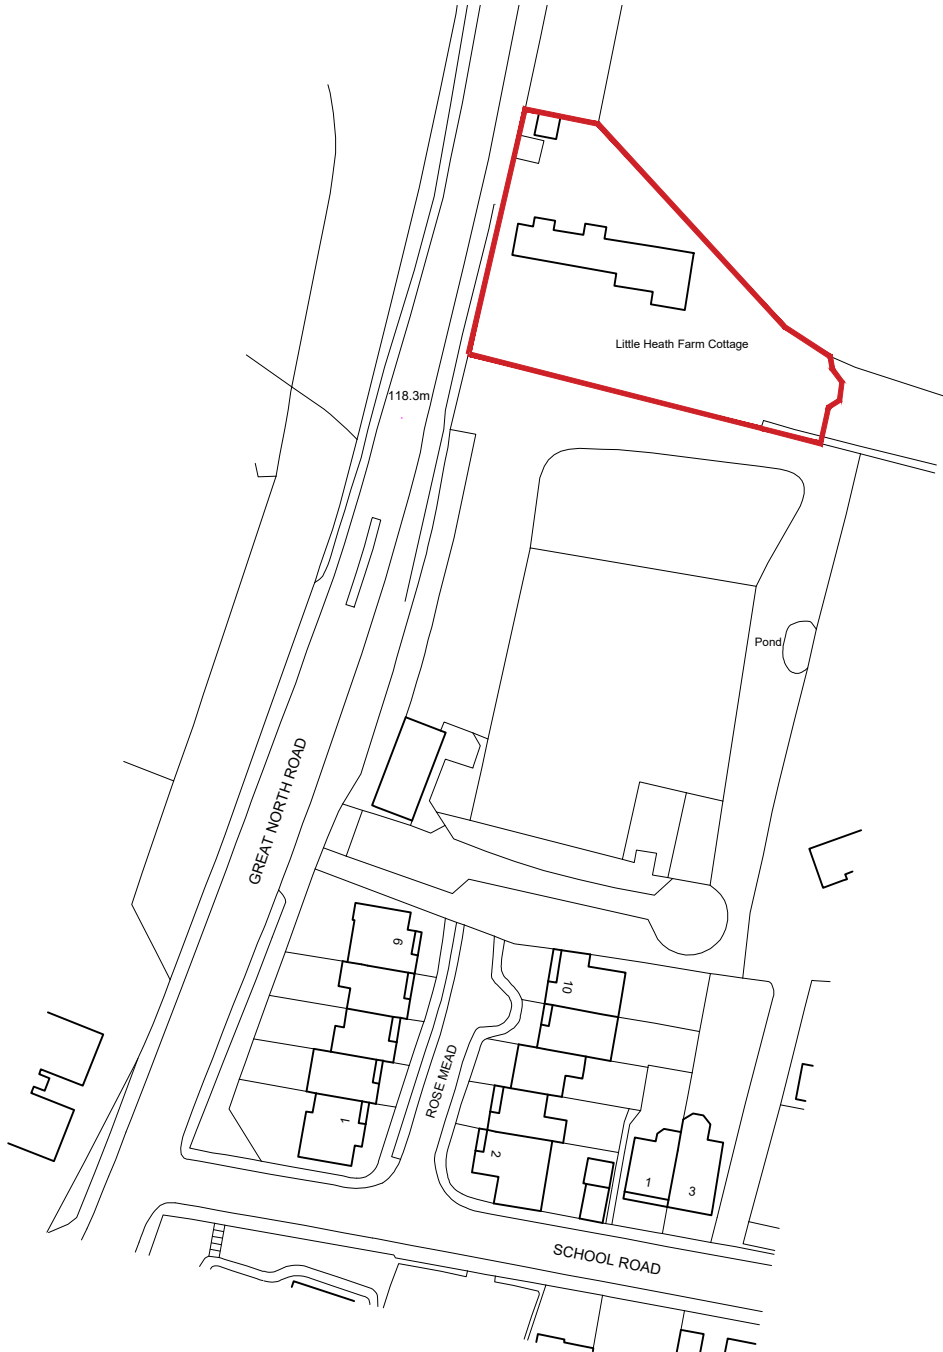

PLANNING

Ordnance Survey, (c) Crown Copyright 2021. All rights reserved. Licence number 100022432

--/--/-- --

13 Arm & Sword Lane
Old Hatfield - Herts - AL9 5EH
www.AshbyDesign.co.uk
01707 270 077

Project
Little Heath Farm Cottage,
Potters Bar
Title
Site Location Plan
Scale
1:1250 @ A4

Date
December 21'

Drawn
APM
Checked
LS

Drawing No.
535/21/FUL/PL1000

Revision

-