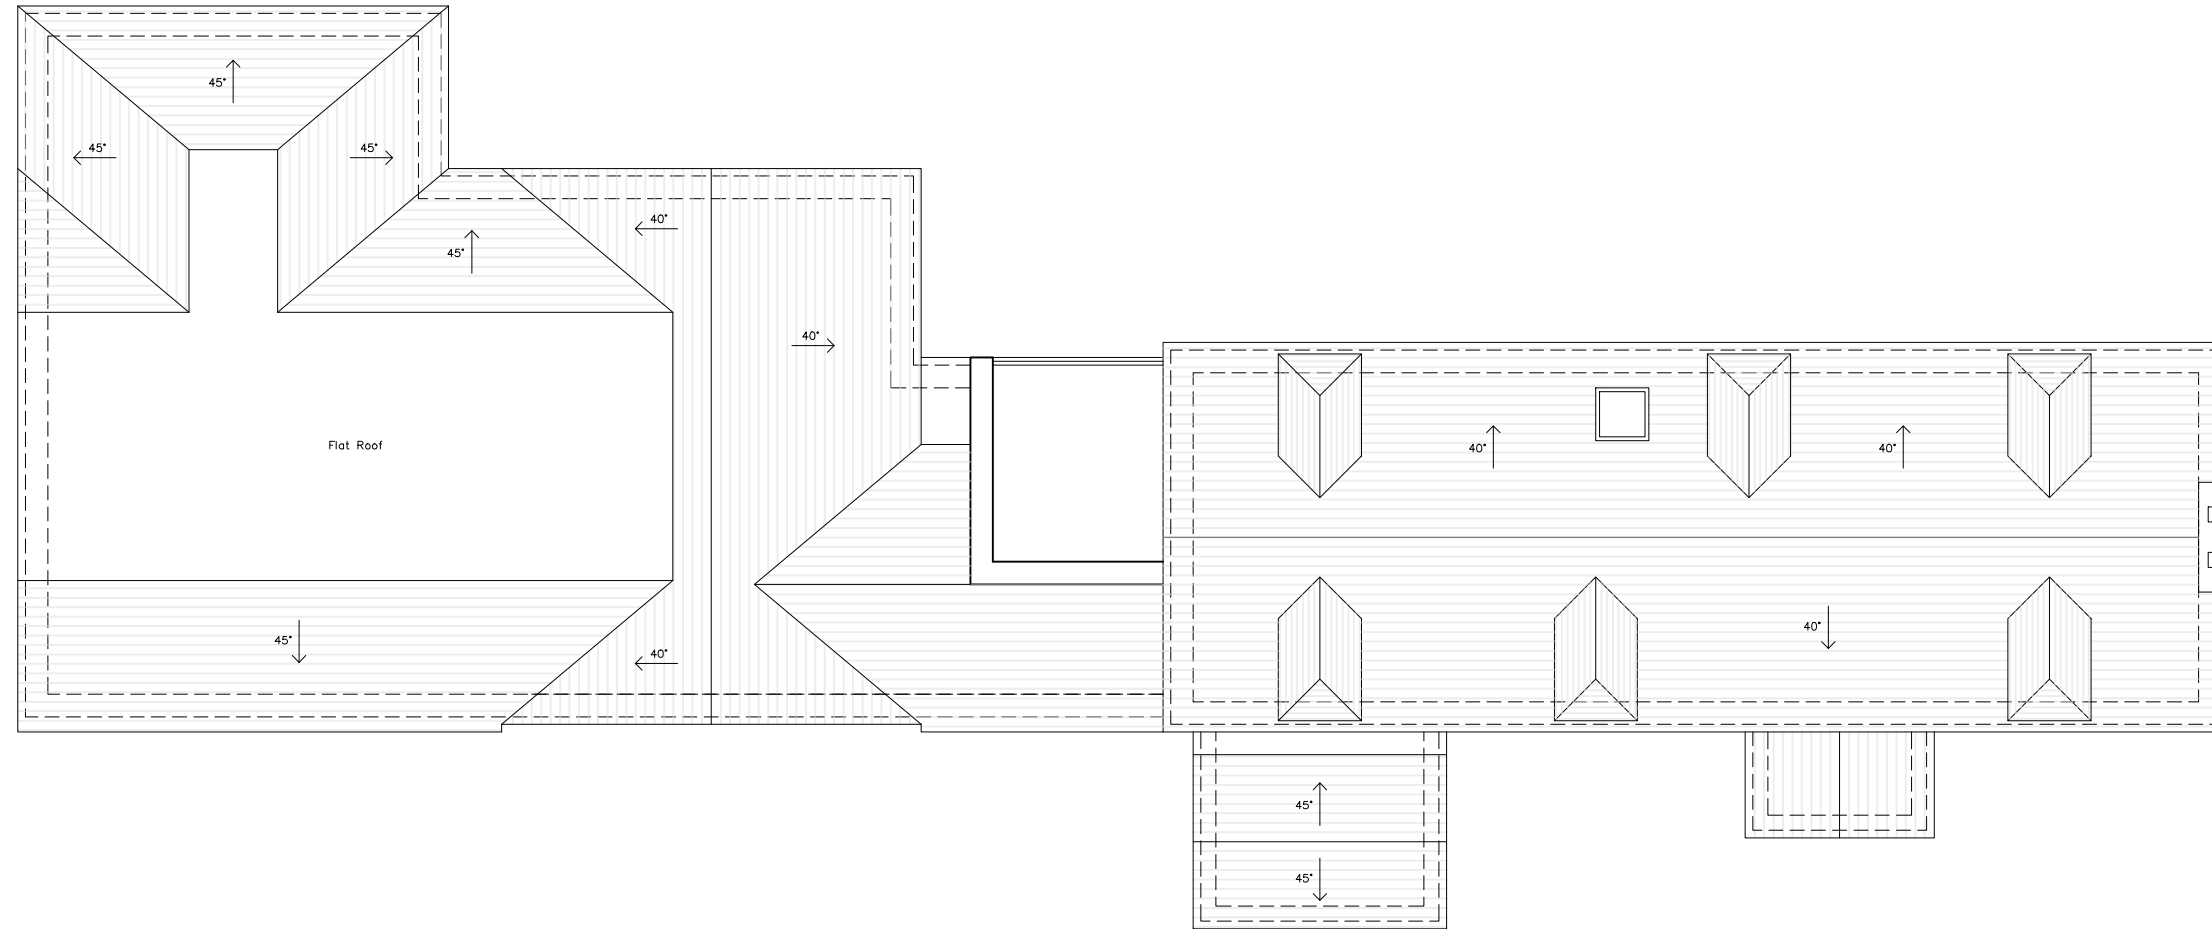

Little Heath Farm Cottage

Design copyright is vested in the Company below from whom consent must be obtained for copying or reproducing this drawing.

PLANNING

Existing Roof Plan

13 Arm & Sword Lane
Old Hatfield - Herts - AL9 5EH
www.AshbyDesign.co.uk
01707 270 077

Project
Little Heath Farm Cottage,
Potters Bar
Title
Existing Roof Plan
Scale
1:100 @ A3

Date
December 21'

Drawn
APM
Checked
LS

Drawing No.
535/21/FUL/PL10.01

Revision
-