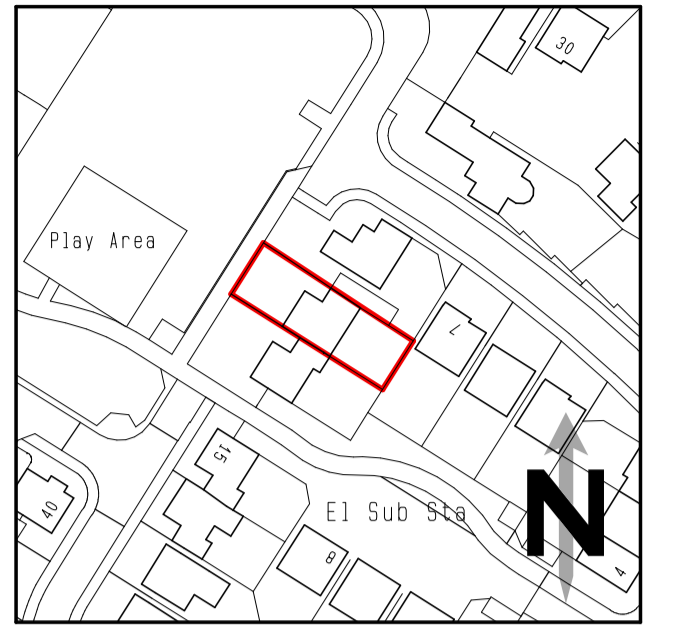

PLANNING

LOCATION PLAN (1:1250)