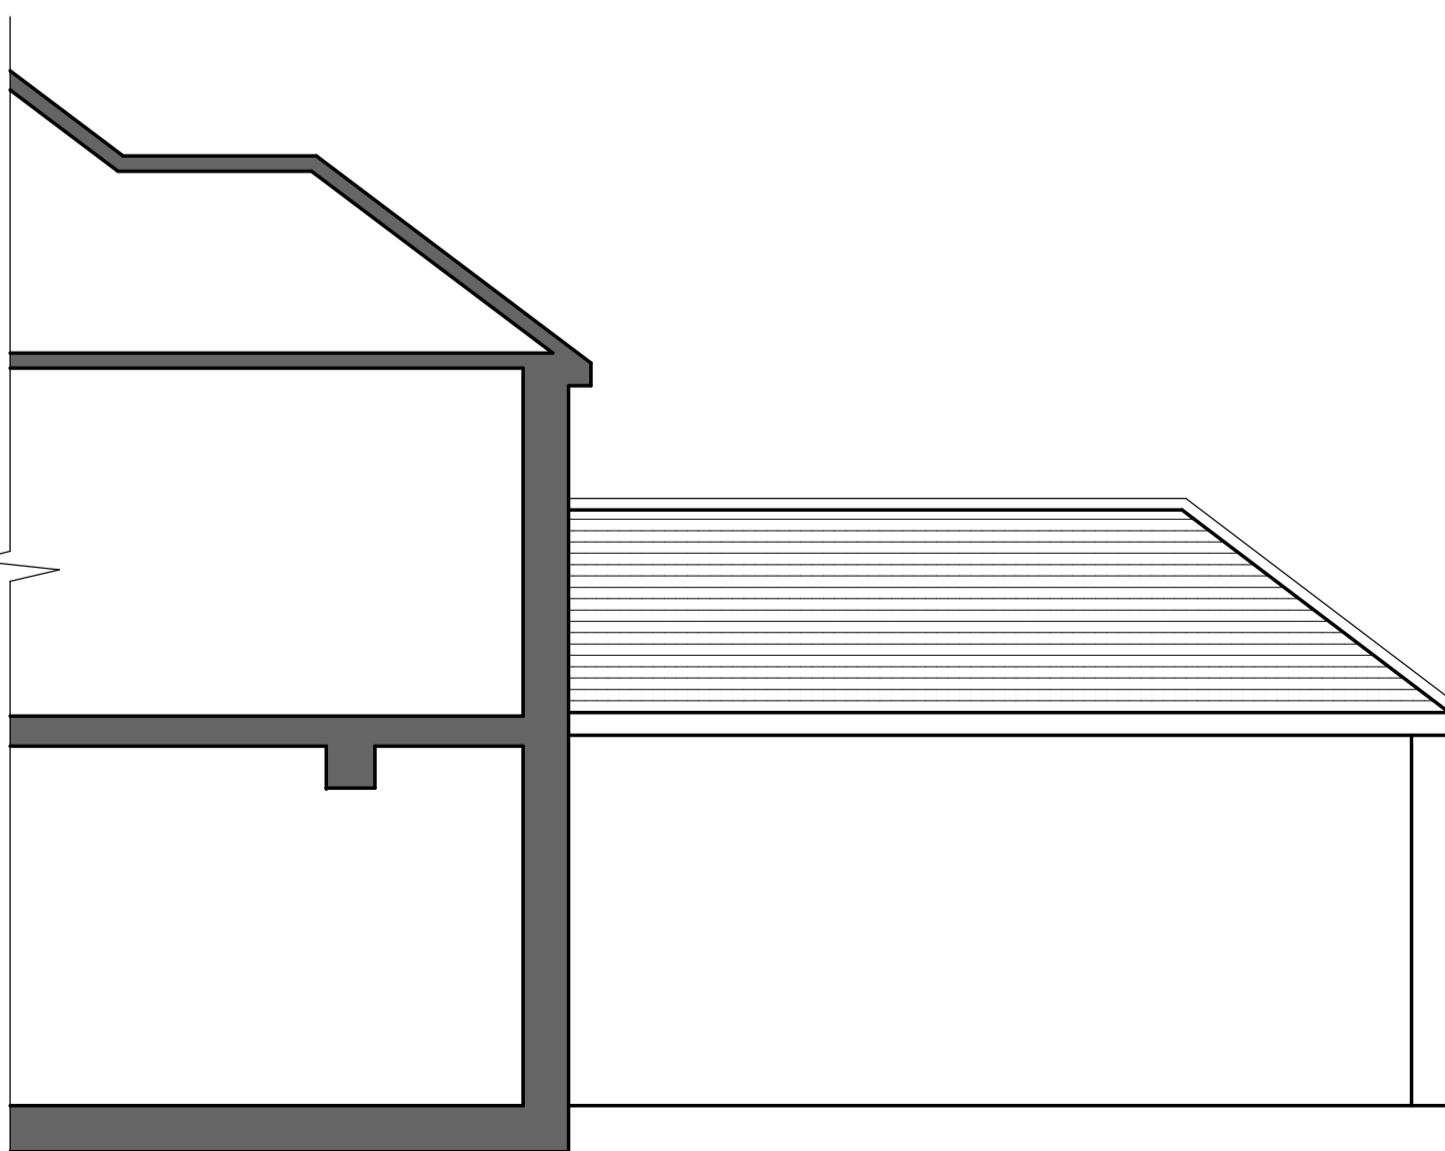

SIDE ELEVATION