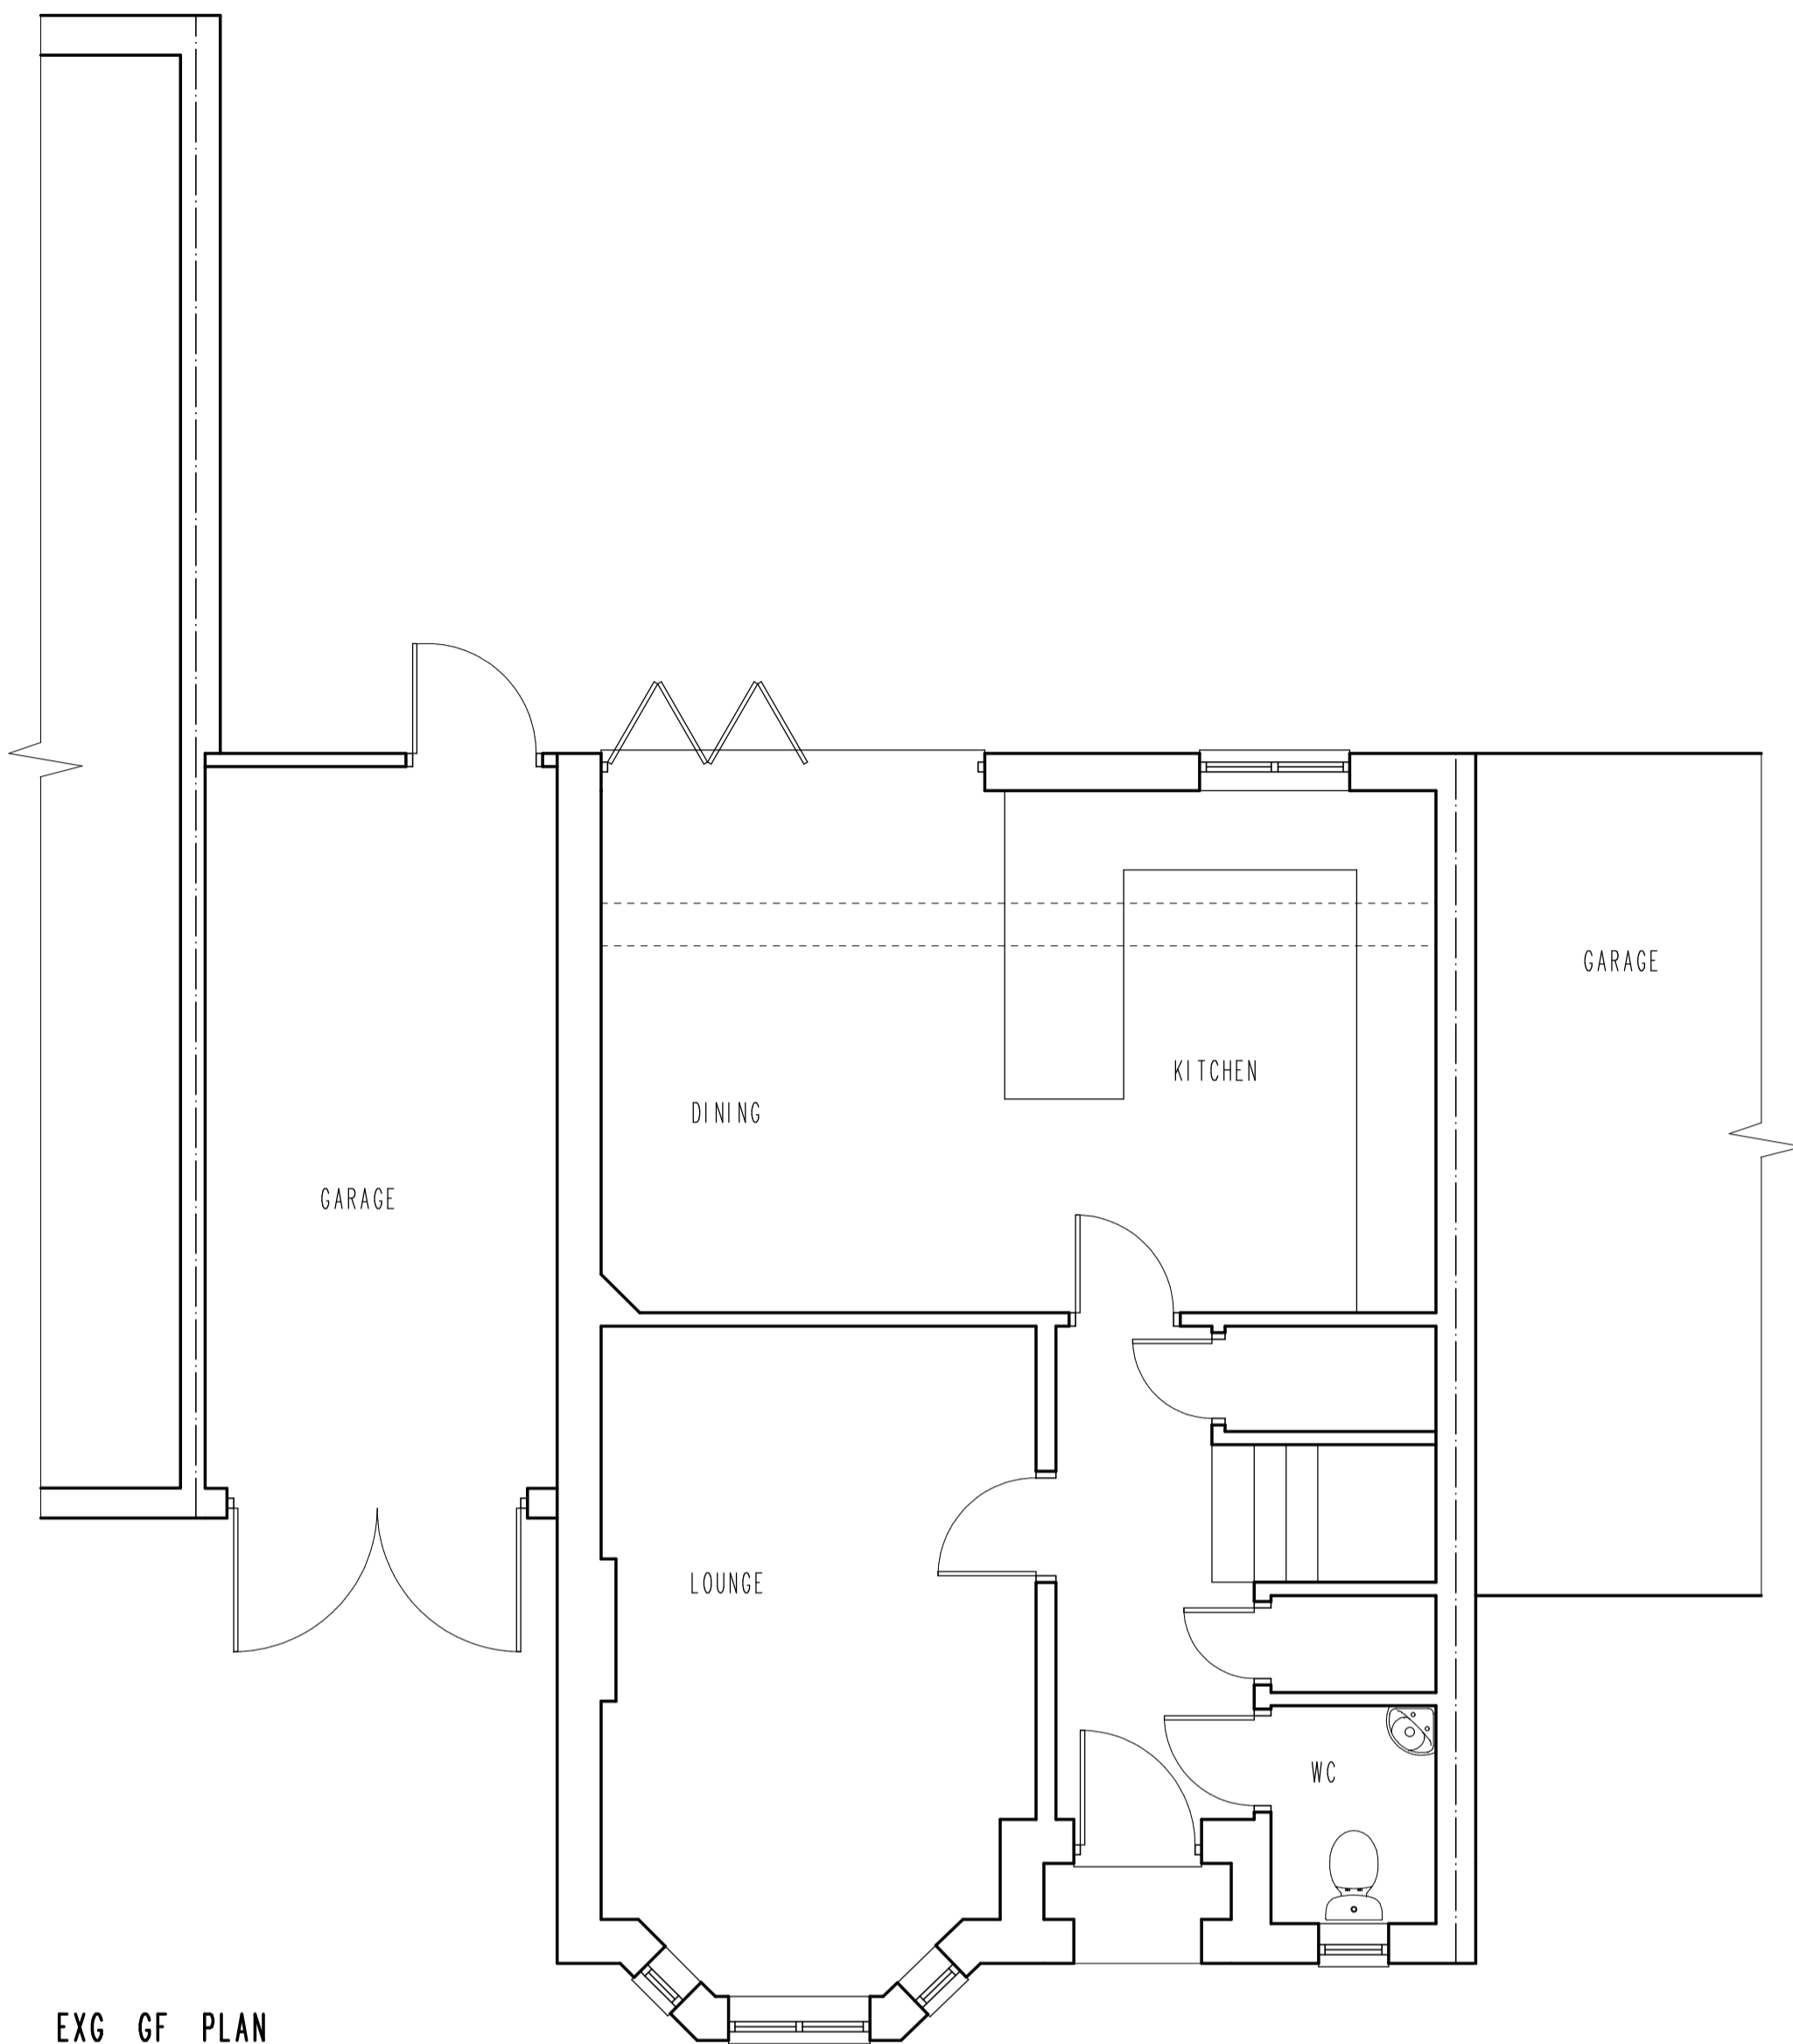

PLANNING

EXC GF PLAN

No.	Date	By	Contents
Revisions			

Site Address
**11 BLUEBELL WAY
HATFIELD
AL109FJ**

Job Title
**SINGLE STOREY REAR
EXTENSION AND INTERNAL
ALTERATIONS**

Drawing Title
EXISTING DETAILS

Scale 1:50 @ A1 Date 04/19 Drawn by AJC

Drawn by 488119-1