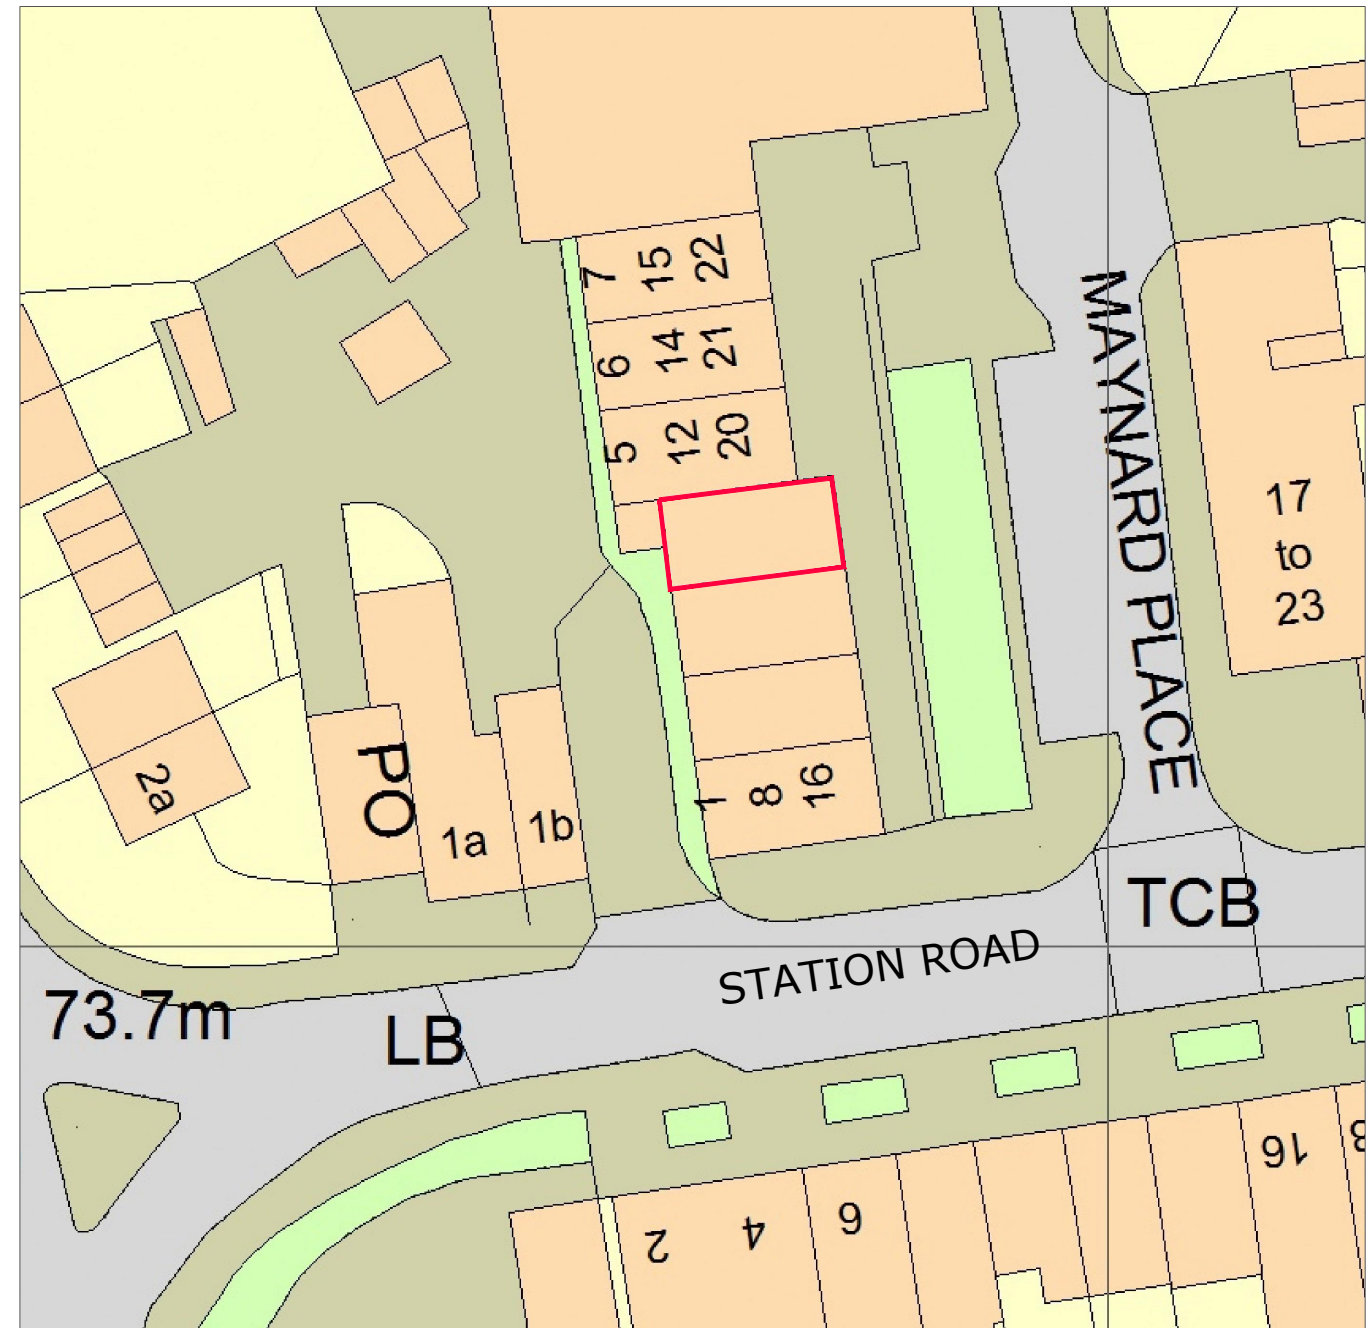

Location Plan, Scale 1/1250

Site plan, Scale 1/500

Rev.	Date	Revisions
FOR PLANNING		
 ARCH ARCHITECTURAL DESIGN STUDIO 33B Grand Parade, Green Lanes, Haringey, London, N4 1LG Tel: 0208 809 2320 - 0784241 0527 Web: www.archpl.co.uk		
Client		Ms Thu Traneg Mr Khac Tu Bui
Project		4 Maynard Place, Cuffley EN6 4JA
Scale	1/1250;500 @A3	Date 07/2018
Drawn By	LLB	Checked By AEC
Project No.	18111	Drawing No. A000
		Revision -
Drawing title		
Location And Site Plans		