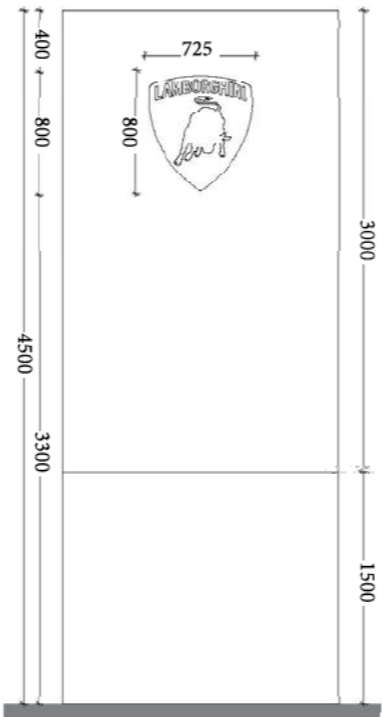

LOCATION 3 - LAMBORGHINI TOTEM
DRAWING 2019-48-S-1103

Partial Site Plan - Location 3

Front

Side

Plan view 1:50

Location 3 - Existing Site Photographs