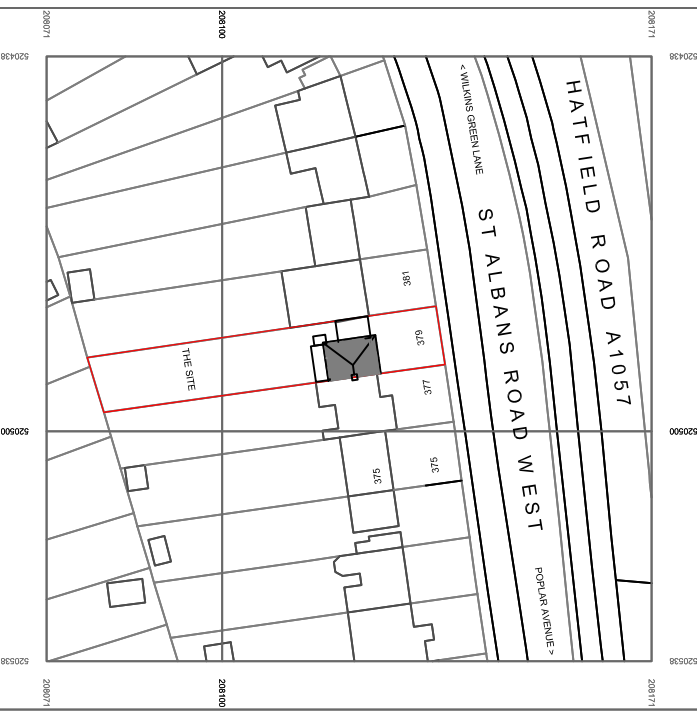

1:200

ST ALBANS ROAD WEST

1:500

ST ALBANS ROAD WEST

1:1250

Ordnance Survey
Ukmapcentre.com

Extg

379 St Albans Road West
St Albans
AL10 9RU

REV	DATE	REVISION
-	-	-
-	-	-
-	-	-
-	-	-
-	-	-
-	-	-
-	-	-
-	-	-
-	-	-
-	-	-
-	-	-

SITE PLAN
EXISTING

SCALE	As stated at A3
DATE	20/1/03
DRAWN	SDJ
DRAWING NO	21/SPE/000
-	-
-	-
-	-
-	-
-	-
-	-
-	-
-	-
-	-