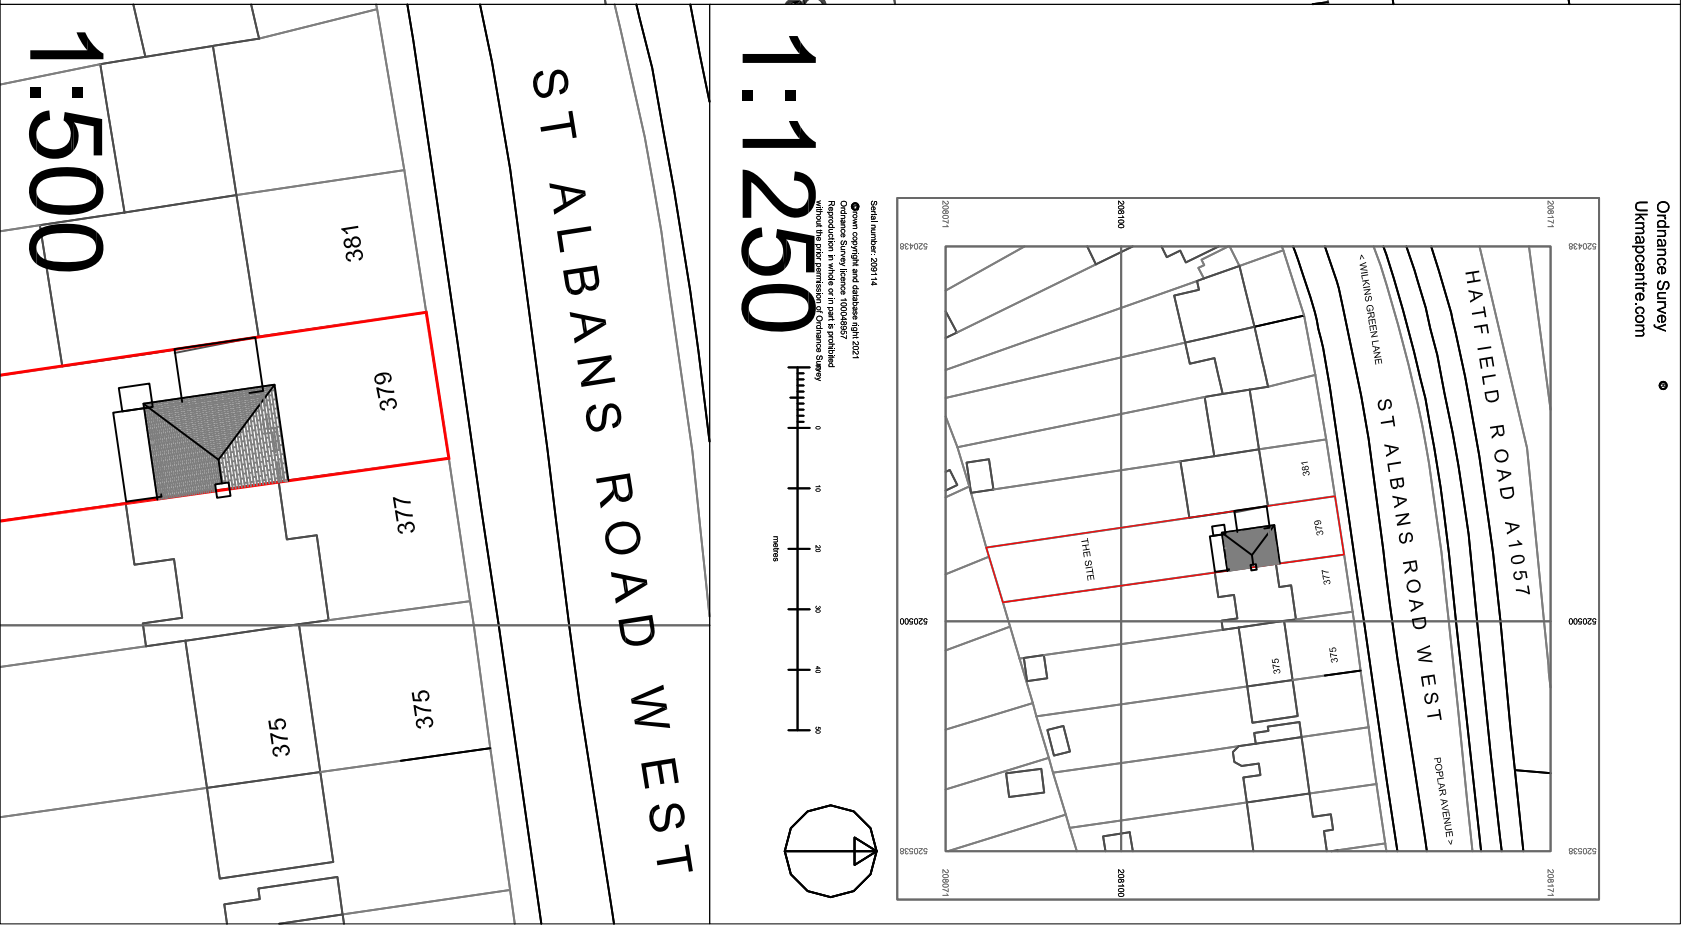

1:200

ST ALBANS ROAD WEST

1:500

ST ALBANS ROAD WEST

1:1250

Ordnance Survey
Ukmapcentre.com

Extg

379 St Albans Road West
St Albans
AL10 9RU

REV	DATE	REVISION
-	-	-
-	-	-
-	-	-
-	-	-
-	-	-
-	-	-
-	-	-
-	-	-
-	-	-
-	-	-
-	-	-

SITE PLAN
EXISTING

SCALE	As stated at A3
DATE	20/1/03
DRAWN	SDJ
DRAWING NO	21/SPE/000
-	-
-	-
-	-
-	-
-	-
-	-
-	-
-	-
-	-