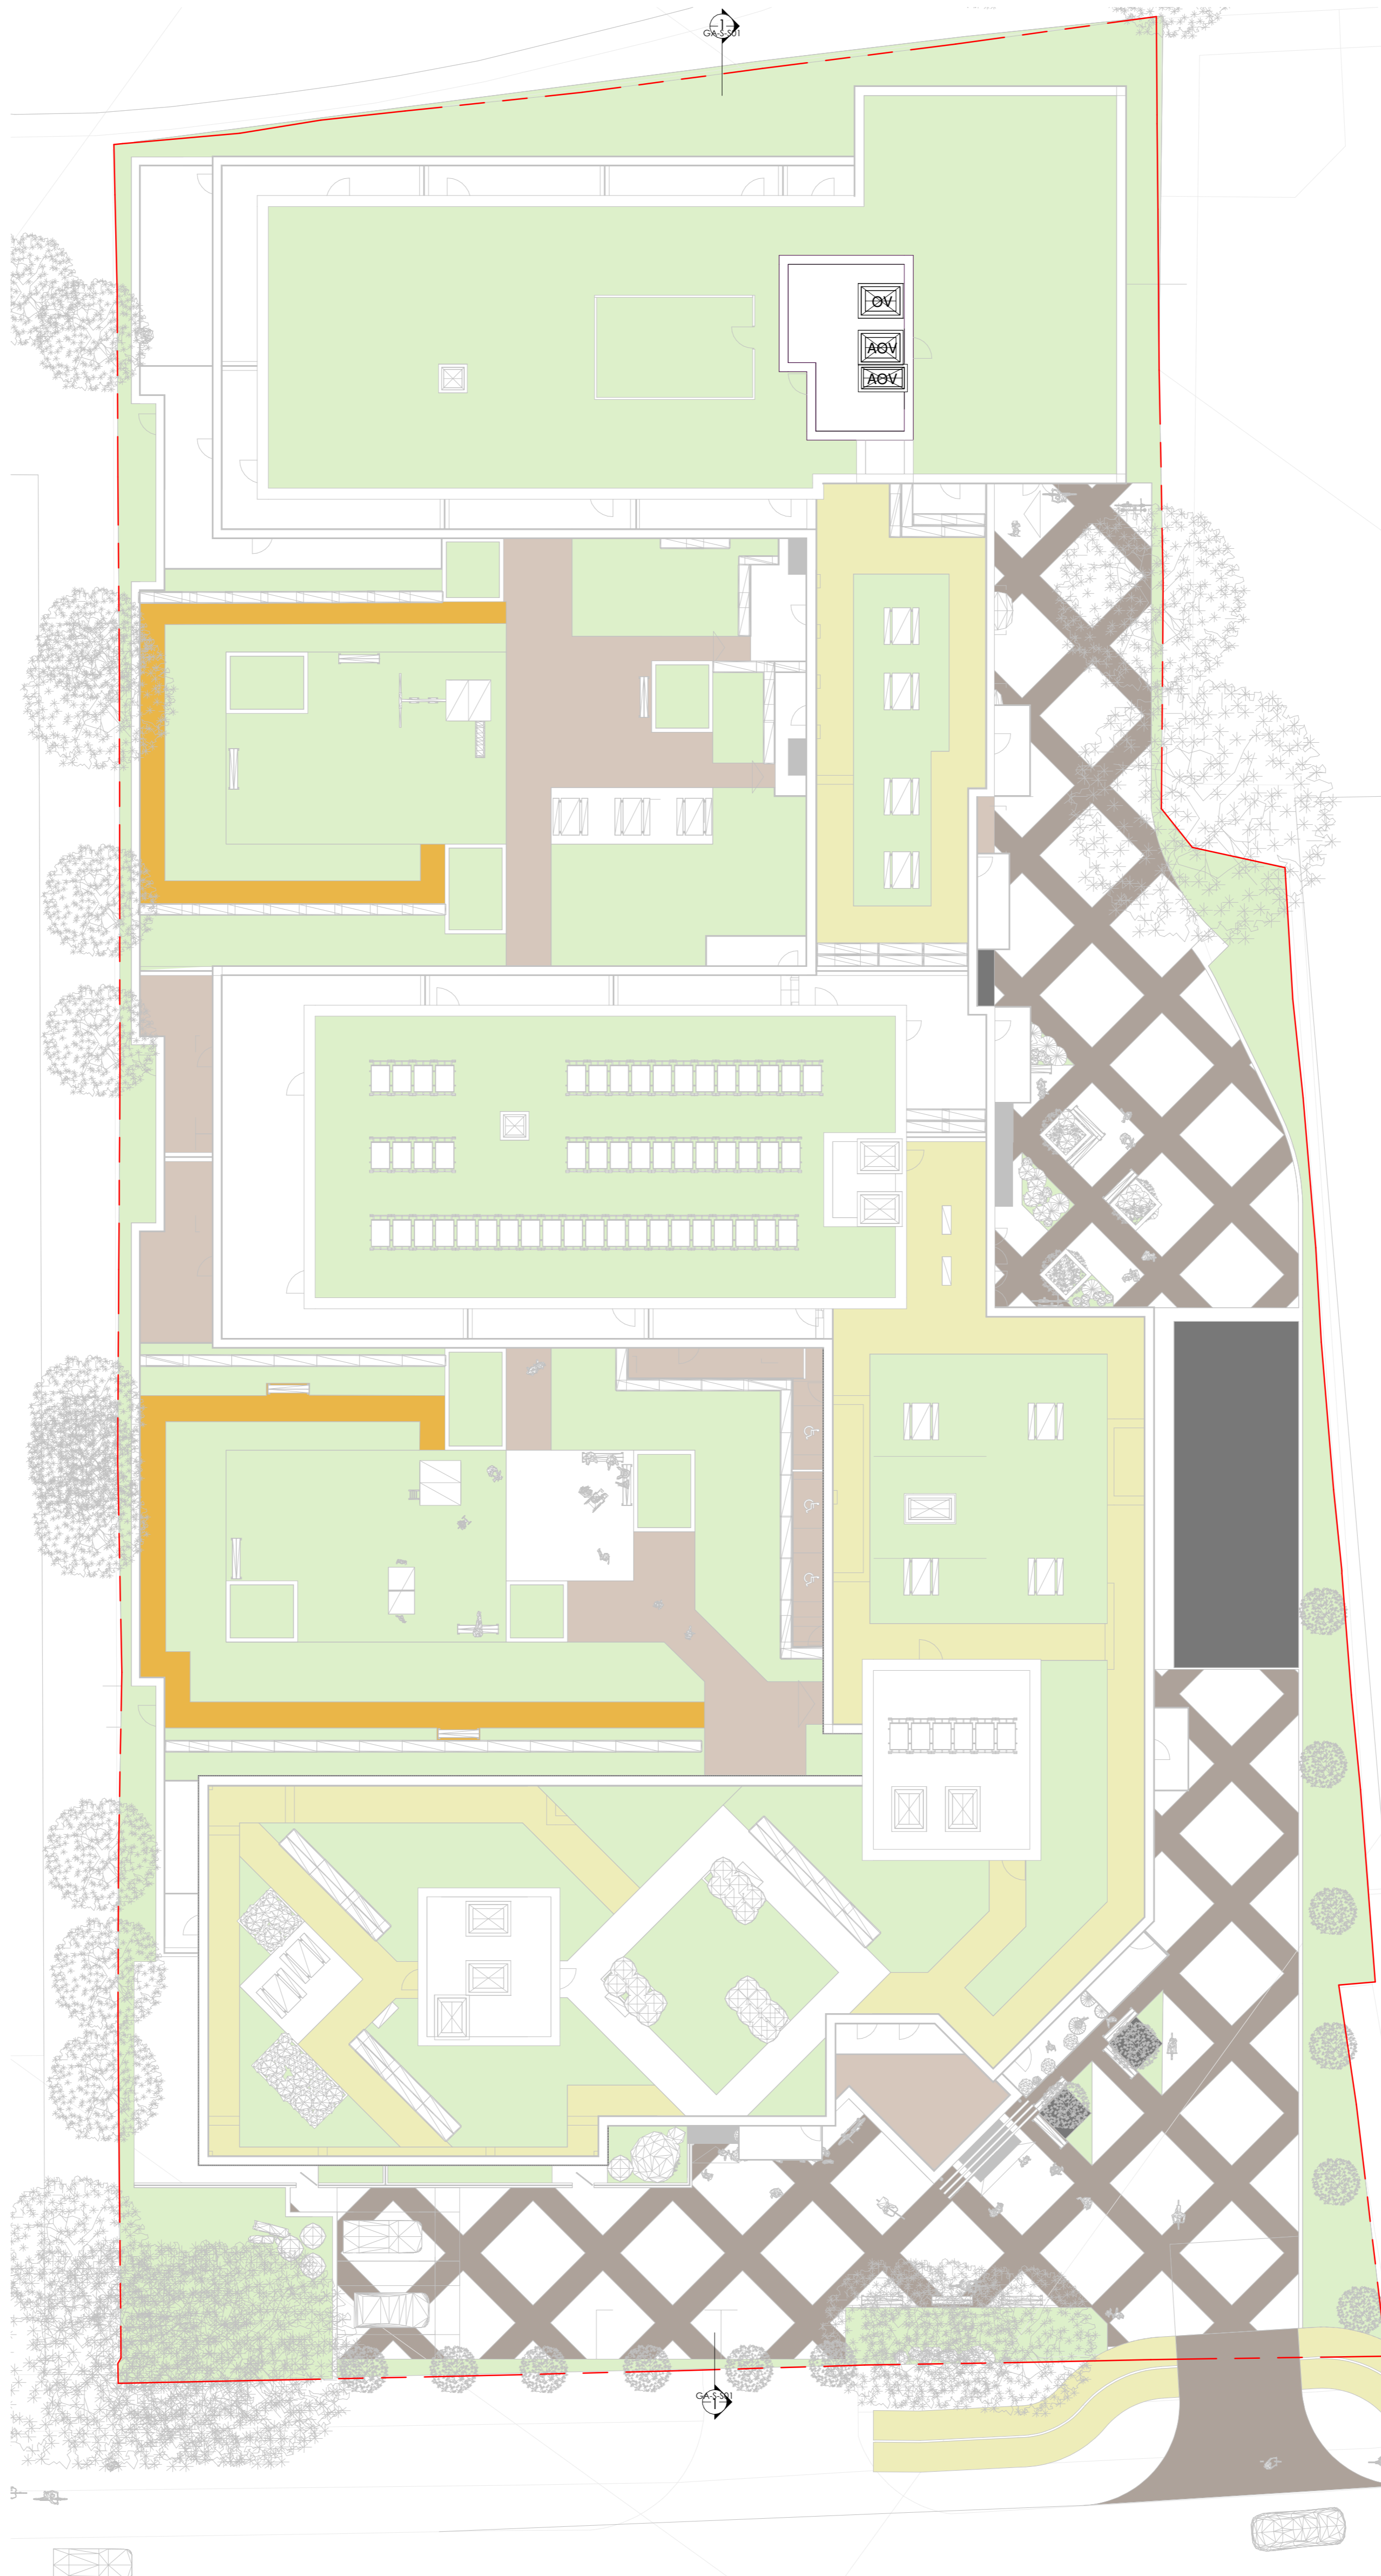

Dwelling Schedule - All		
Type	Plot Number	Dwelling Category
1B1P STUDIO		RESIDENTIAL
1B1P STUDIO: 1		
1B2P		RESIDENTIAL
1B2P: 86		
1B2P WCH		RESIDENTIAL
1B2P WCH: 3		
2B3P		RESIDENTIAL
2B3P: 14		
2B3P WCH		RESIDENTIAL
2B3P WCH: 10		
2B4P		RESIDENTIAL
2B4P: 24		
2B4P WCH		RESIDENTIAL
2B4P WCH: 2		
3B5P		RESIDENTIAL
3B5P: 2		
Grand total: 142		

address : 88 Union Street London SE1 0NW phone : 020 7593 1000
email : mail@acastudios.co.uk web : www.acastudios.co.uk

job: Former Beales Hotel
Comet Way, Hatfield, AL10 9NG

drawing: General Arrangement
Proposed Seventh Floor Plan

scale: 1 : 100 @ A1
1 : 200 @ A3

drawing number: GA-P-L07 PL04

revisions (most recent listed below, refer to DS for all revisions)

rev	date	description	drawn	check
PL01	27.05.2022	Issued for Planning Application	PL	SC
PL02	04.11.22	Proposal reduced to 6 storeys/141 dwellings	PL	SC
PL03	24.04.23	Revised plans with the reduced mass	PL	SC
PL04	19.01.24	Additional two visitors' car parking spaces added	PL	SC

L07
1 : 200

Proposed Seventh Floor Plan
not for construction