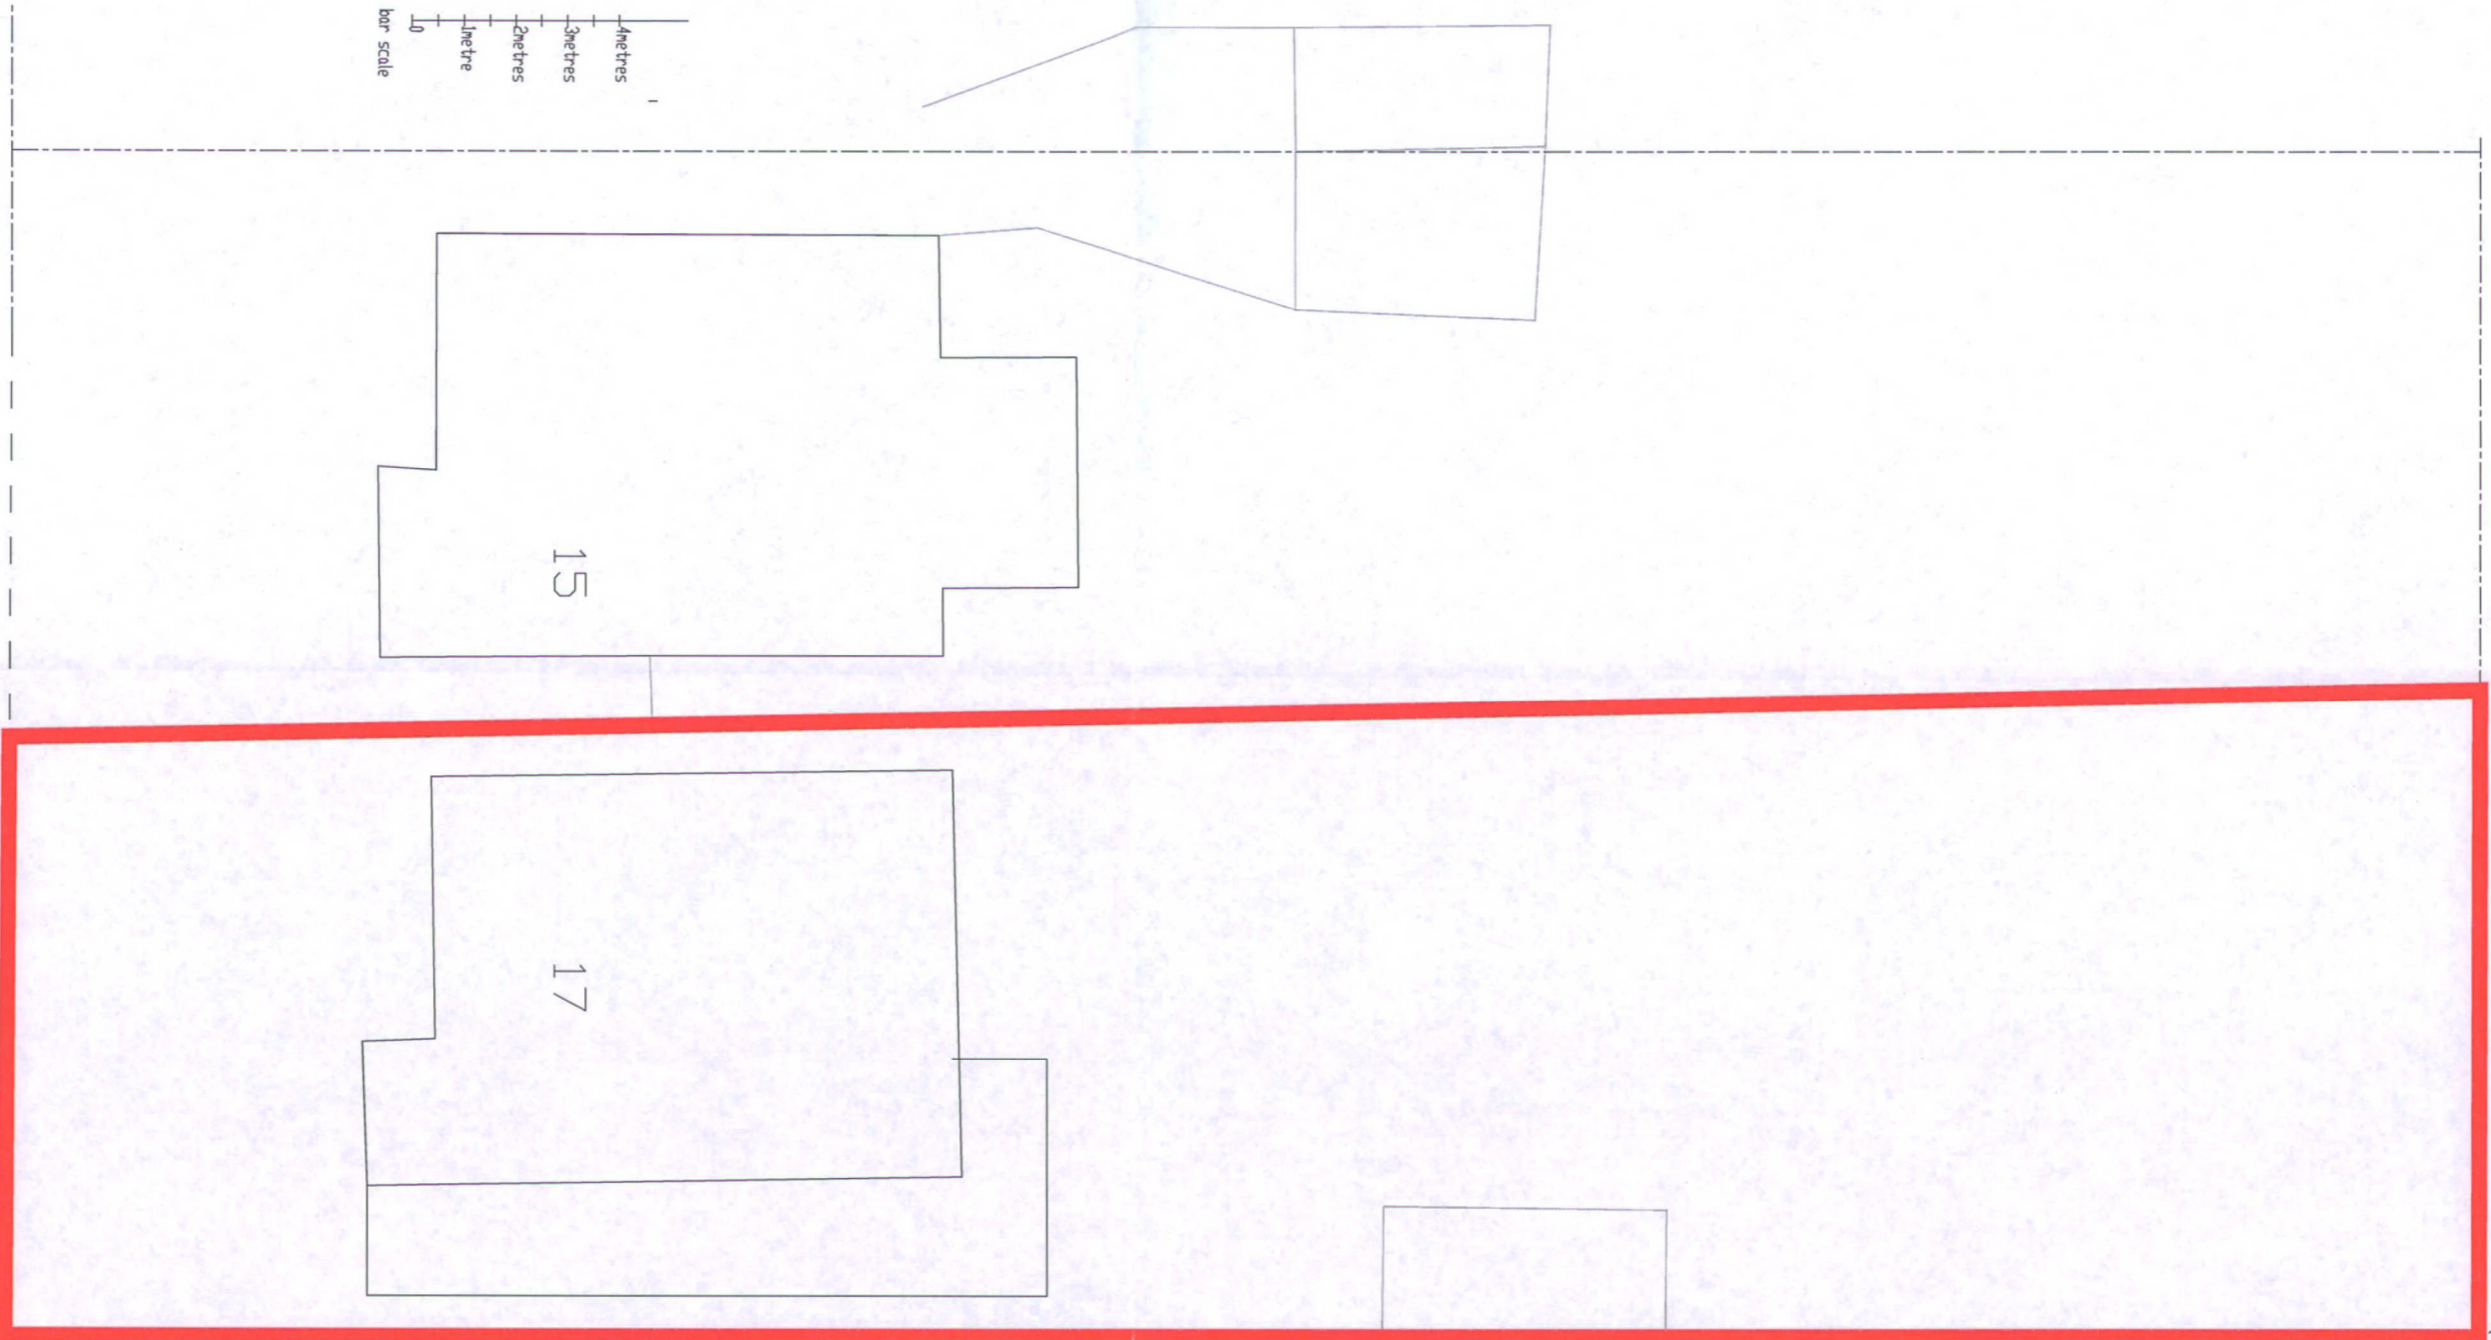

CUFFLEY SCHOOL

SITE PLAN 1/100 scale

SOUTH DRIVE

Access to school

Bowers CAD and Building Design 9 Burne Close Malden Essex CM9 6DN			
Tel: 01621 850126 Fax: 01245 466596 Email: bowerscad@btinternet.co.uk			
Project EXTENSION TO 17 SOUTH DRIVE CUFFLEY HERTS EN6 4HP			
Subject SITE PLAN			
Scale 1:100 @A2	Drawn MARTIN	Date MAY 15	
Drawing Number BC/1037/3			
Rev.			