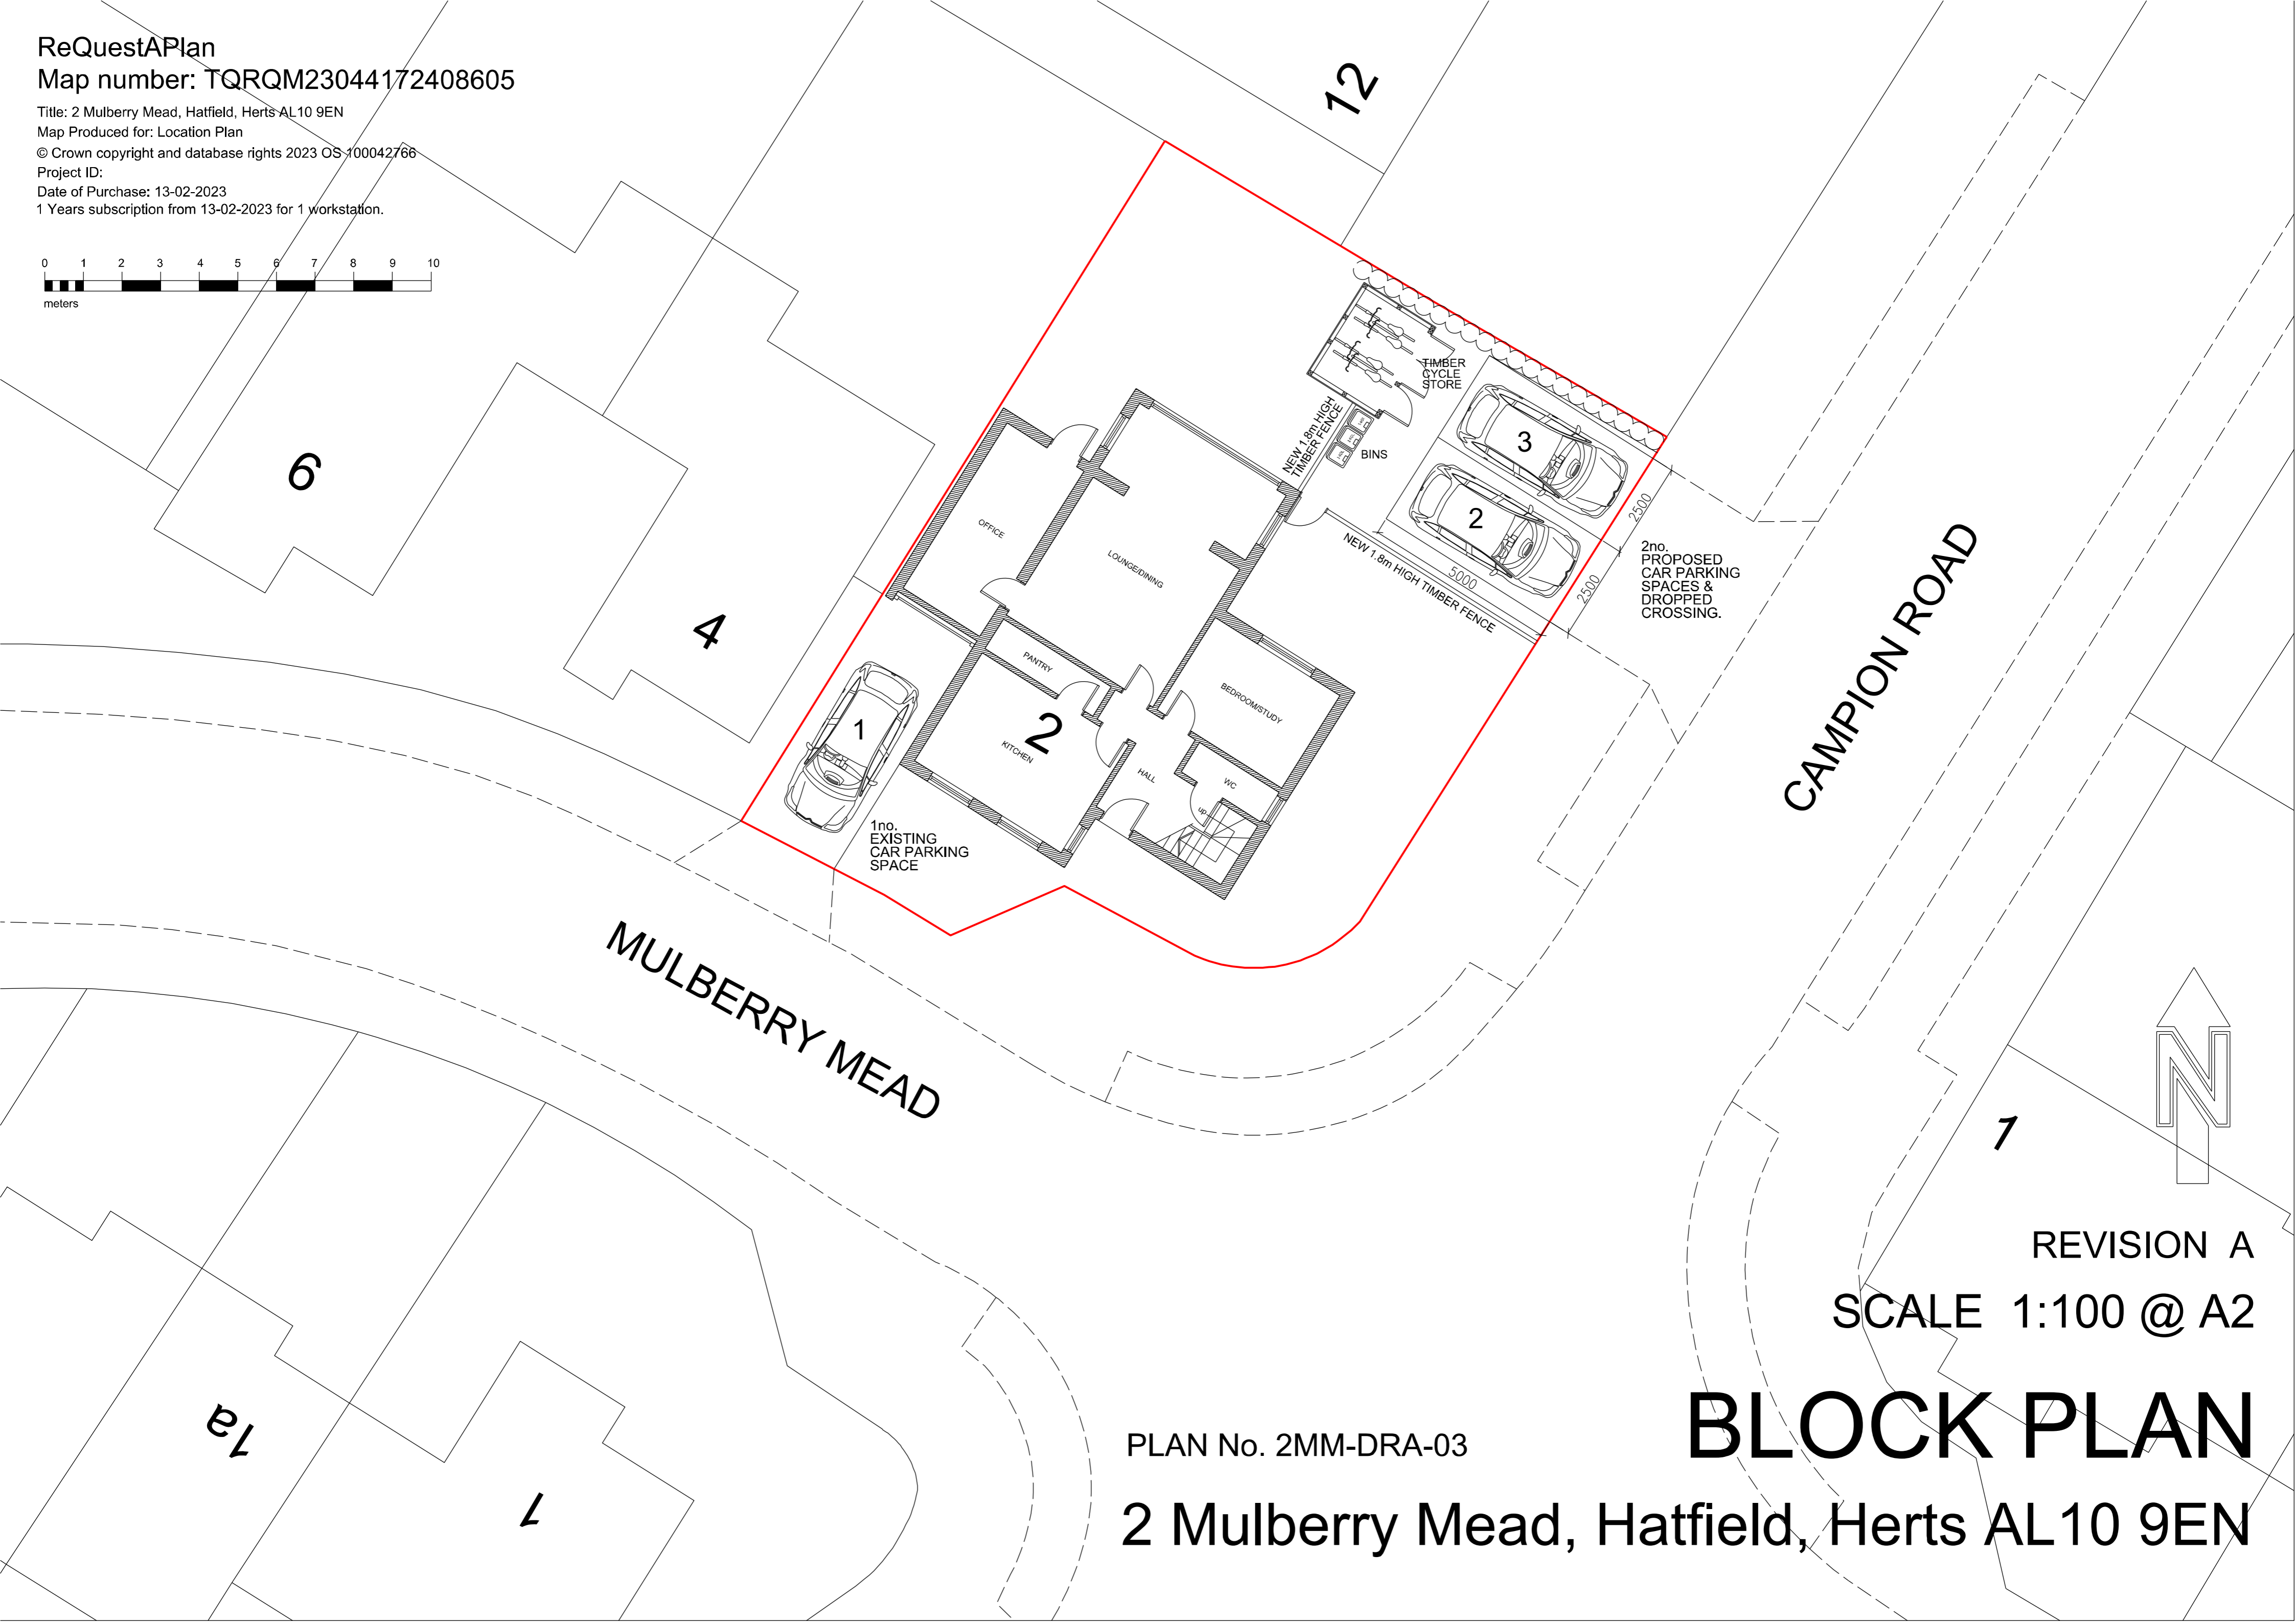

ReQuestAPlan
Map number: TQRQM23044172408605

Title: 2 Mulberry Mead, Hatfield, Herts AL10 9EN
Map Produced for: Location Plan
© Crown copyright and database rights 2023 OS 100042766
Project ID:
Date of Purchase: 13-02-2023
1 Years subscription from 13-02-2023 for 1 workstation.

CAMPION ROAD

MULBERRY MEAD

REVISION A
SCALE 1:100 @ A2

BLOCK PLAN

PLAN No. 2MM-DRA-03

2 Mulberry Mead, Hatfield, Herts AL10 9EN