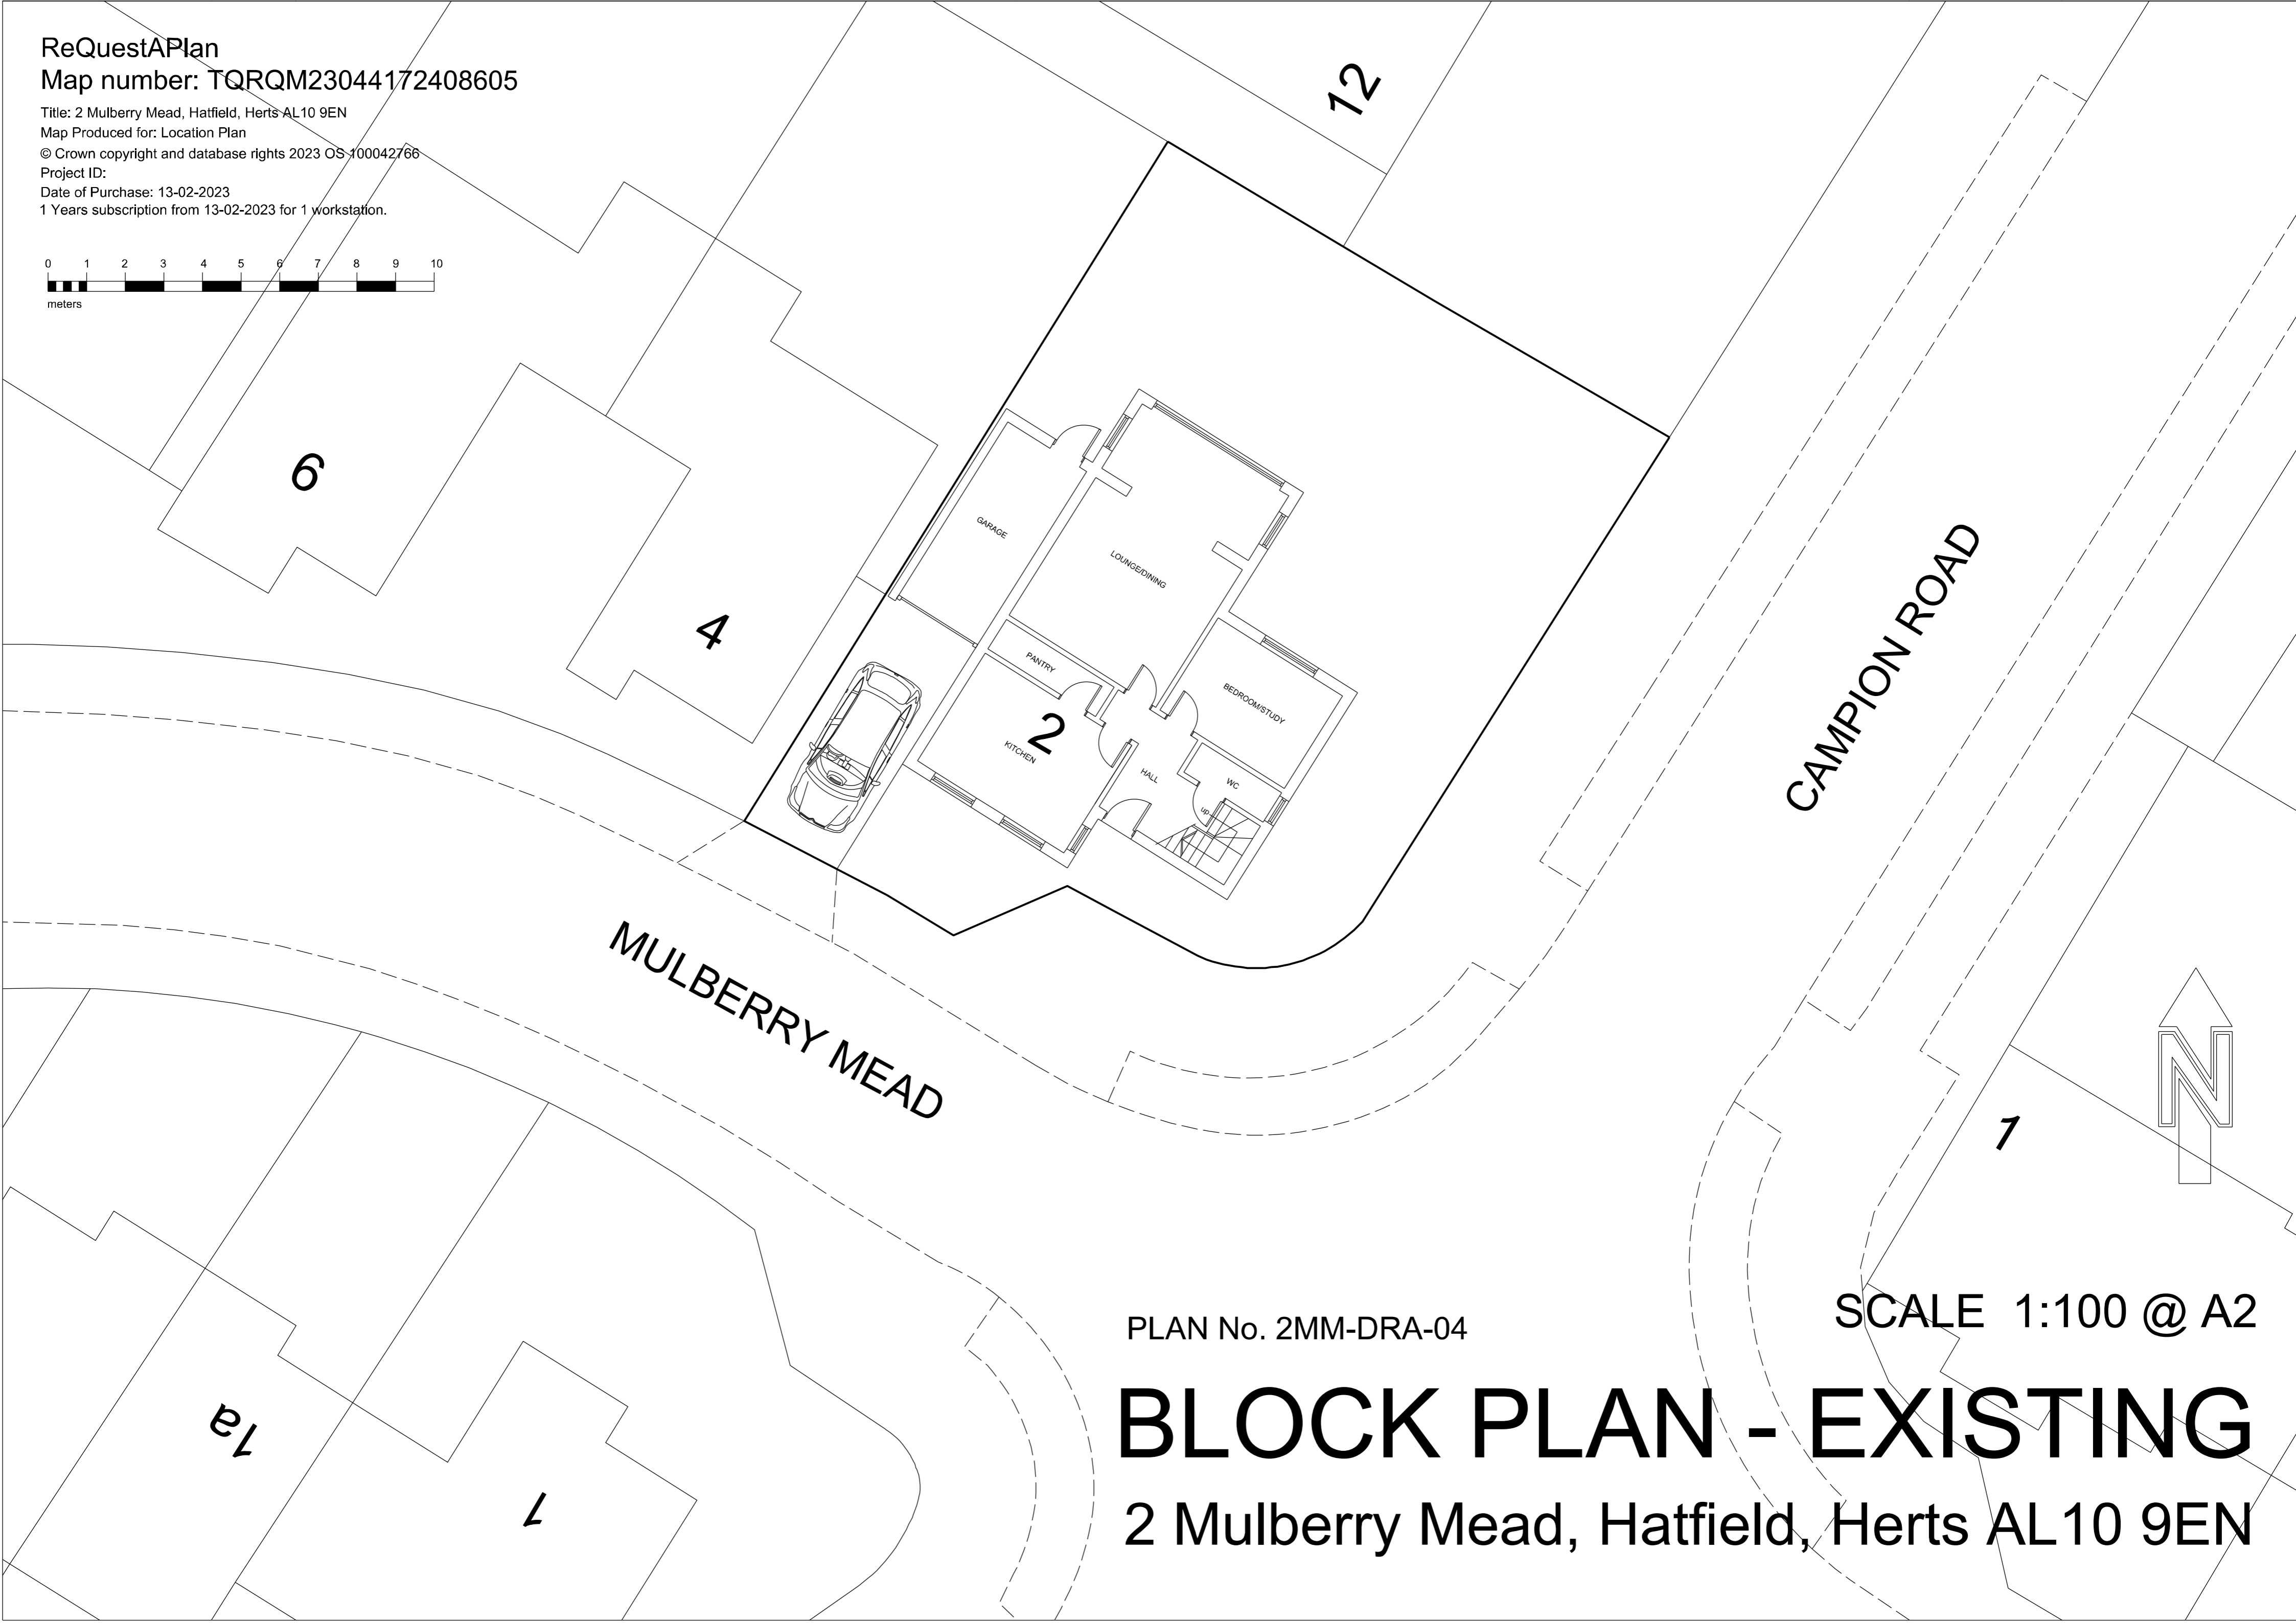

ReQuestAPIan  
Map number: TQRQM23044172408605

Title: 2 Mulberry Mead, Hatfield, Herts AL10 9EN  
Map Produced for: Location Plan  
© Crown copyright and database rights 2023 OS 100042766  
Project ID:  
Date of Purchase: 13-02-2023  
1 Years subscription from 13-02-2023 for 1 workstation.

PLAN No. 2MM-DRA-04

SCALE 1:100 @ A2

# BLOCK PLAN - EXISTING

2 Mulberry Mead, Hatfield, Herts AL10 9EN