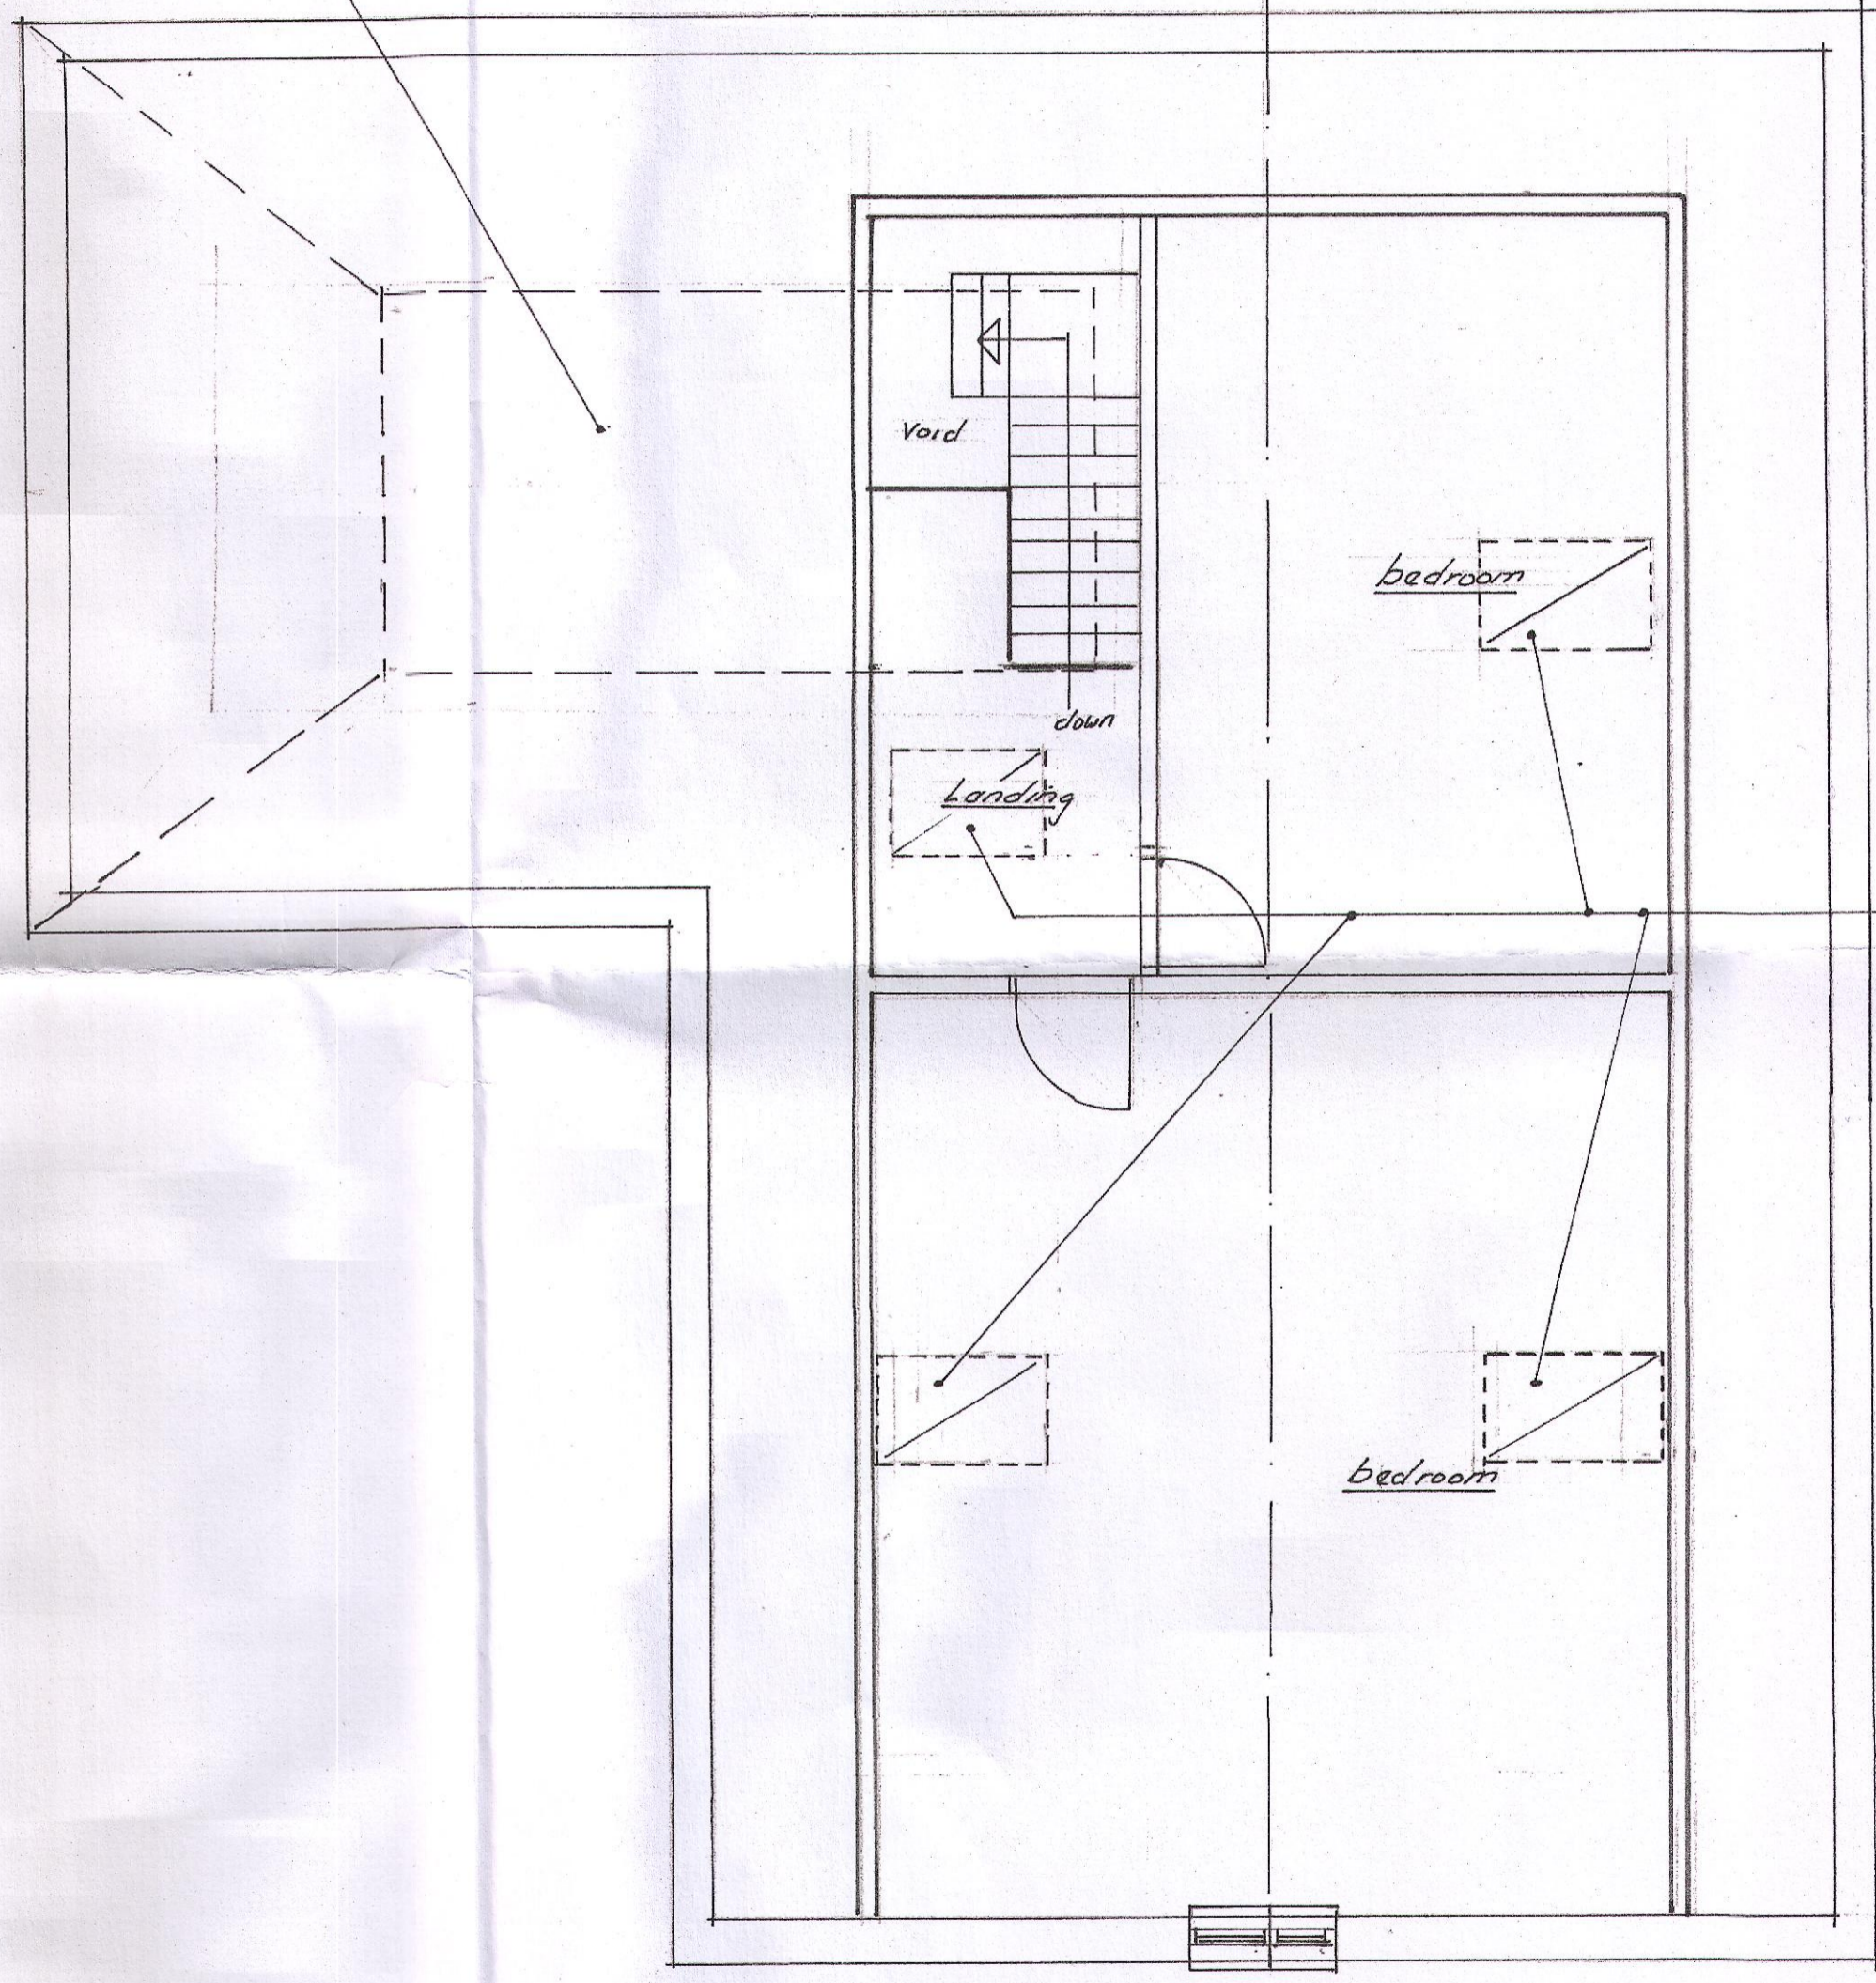

Location
5B Plough Hill
Cuffley
Herts EN6 4DS

Scale
As shown

Date
Feb 2017

Orig No
JC/2016/13 A

A2

Ref	Detail	Date
A	scale bar and roof lights added	April 17.

flat roof area

Ridge line of main roof

4 No Velux roof lights.

Proposed Loft Layout 1:50