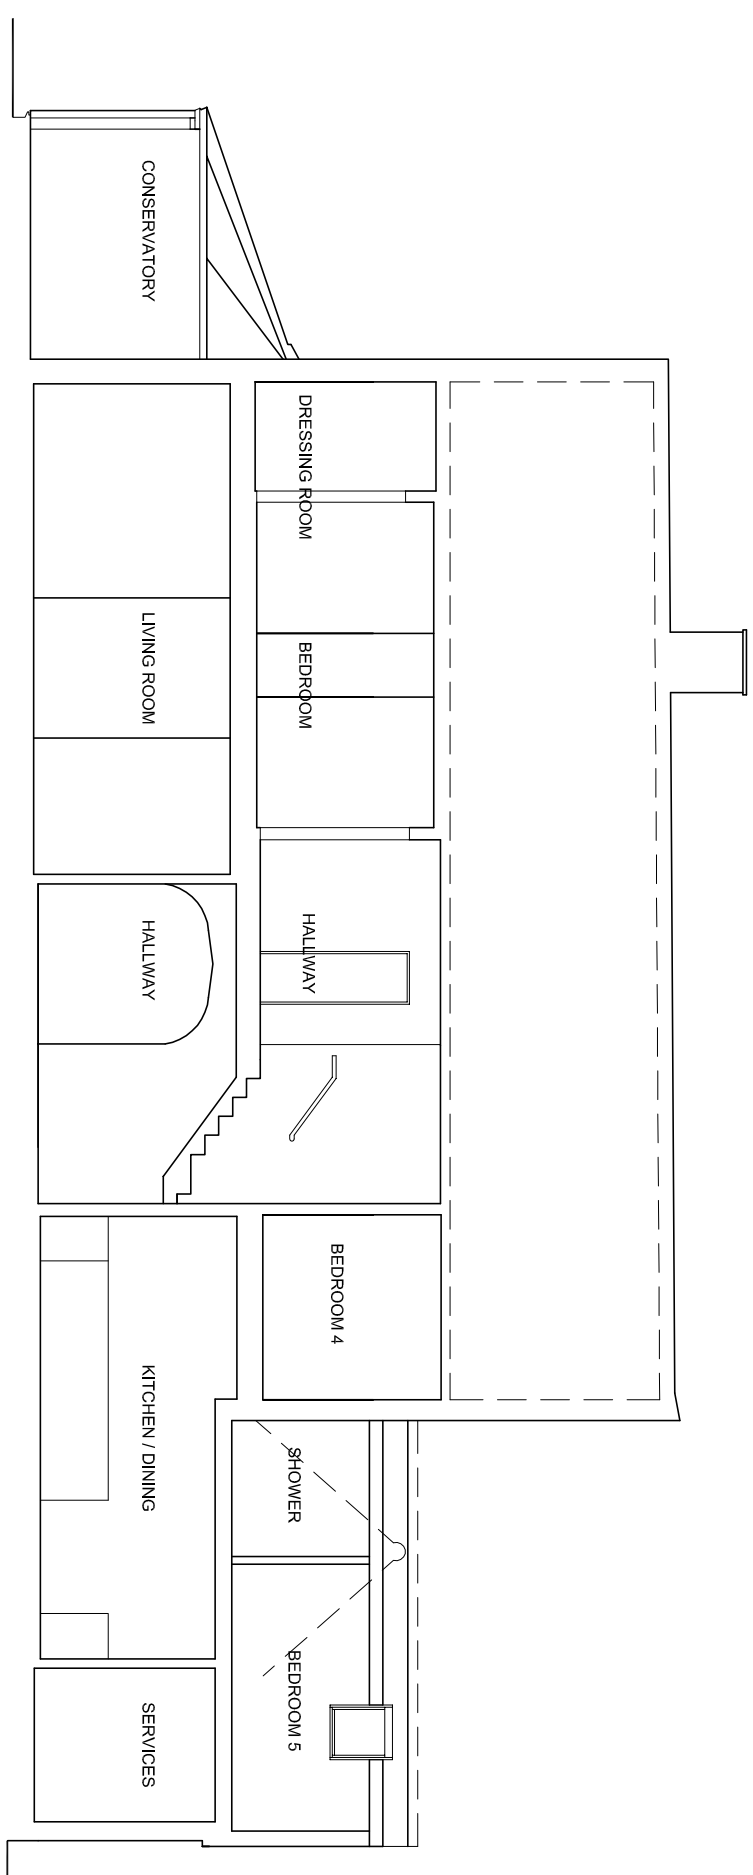

SOUTH ELEVATION
(98.00m A.D.)

SECTION 1
(98.00m A.D.)

Carte Blanche DG	
Client	Mr & Mrs Abbey
Project	1 The Vineyards Road Northaw, EN6 4NZ
Description	Proposed section & Elevation
Scale	1:100@A3
Date	21.08.2017.
Drawn by	BG
Checked by	RF
Drawing no.	239/209
Revision	-
File	Completed
File location	