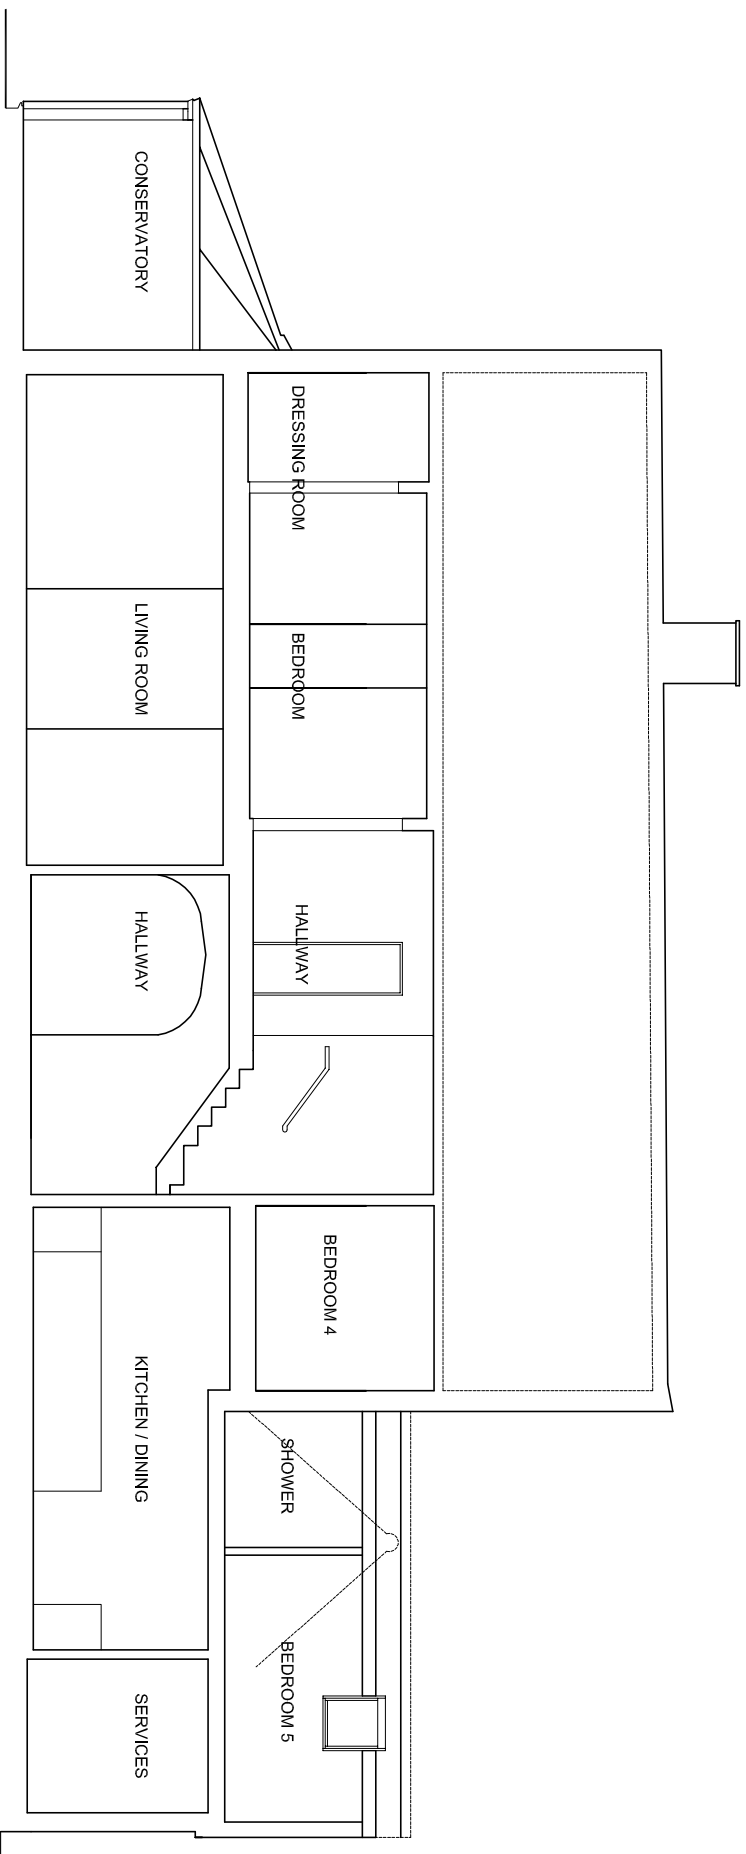

SECTION 1
z:\9800m A.D.

Carte Blanche DG

Client
Mr & Mrs Abbey

Project
1 The Vineyards Road Northw, EN6 4NZ

Description
Proposed section & Elevation

Scale
1:100@A3 Date 21.08.2017.

Drawn by
BG Checked by RFP

Drawing no
239/209 Revision -

File
File location Command