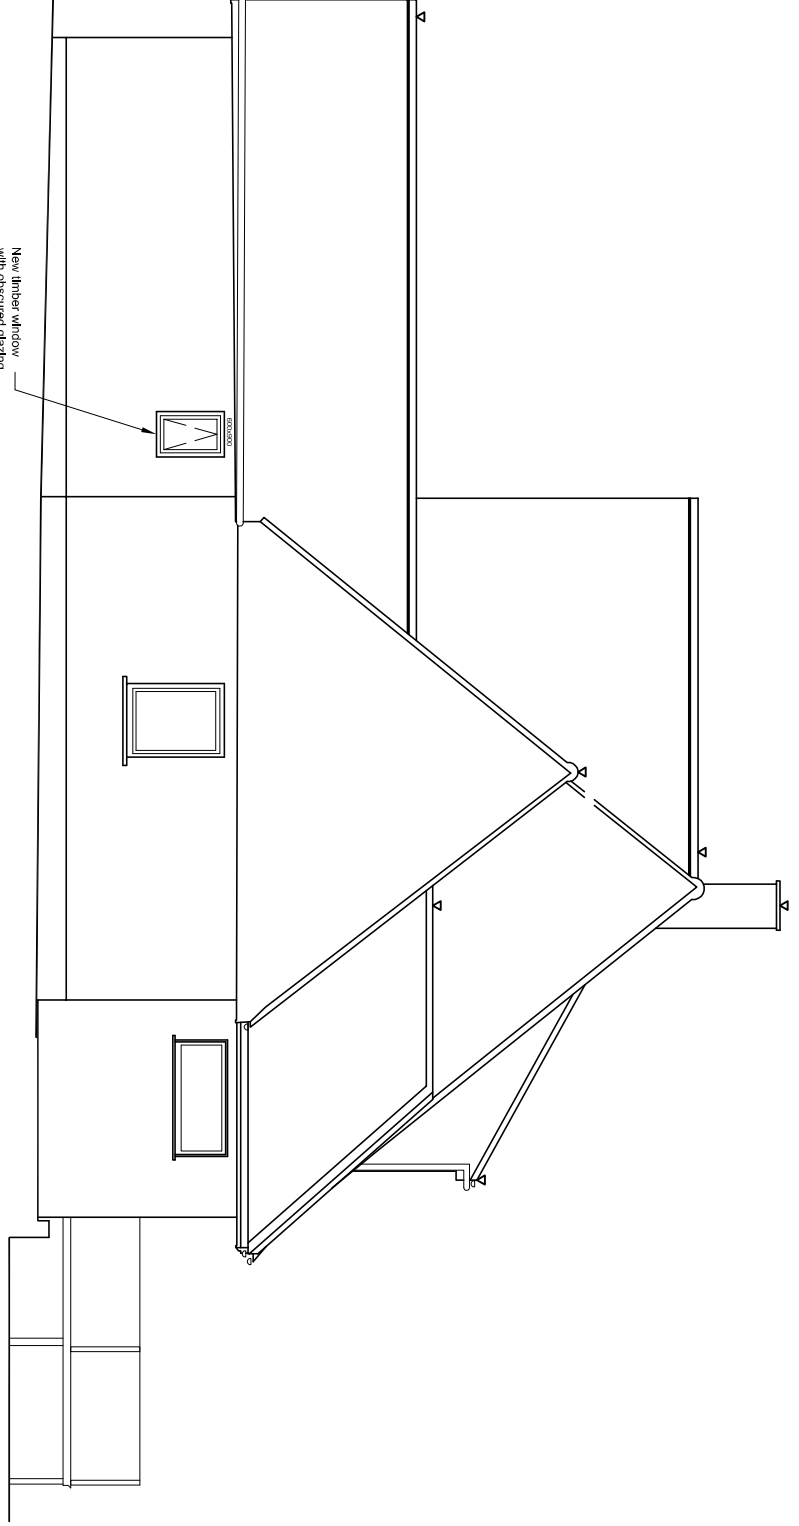

NORTH ELEVATION
2,988.00m A.D.)

EAST ELEVATION
2,988.00m A.D.)

WEST ELEVATION
2,988.00m A.D.)

Carte Blanche DG	
Client	Mr & Mrs Abbey
Project	1 The Vineyards Road Northaw, EN6 4NZ
Description	
Proposed elevations	
Scale	1:100@A3
Date	21.08.2017.
Drawn by	BG
Checked by	RF
Drawing no	239/208
Revision	-
File	Command
File location	
Architects 23 Cartledge Row Road, Surrey TW6 2HL Tel: +44 (0) 8848 0914	
Designers Email: info@carteblanche.co.uk	