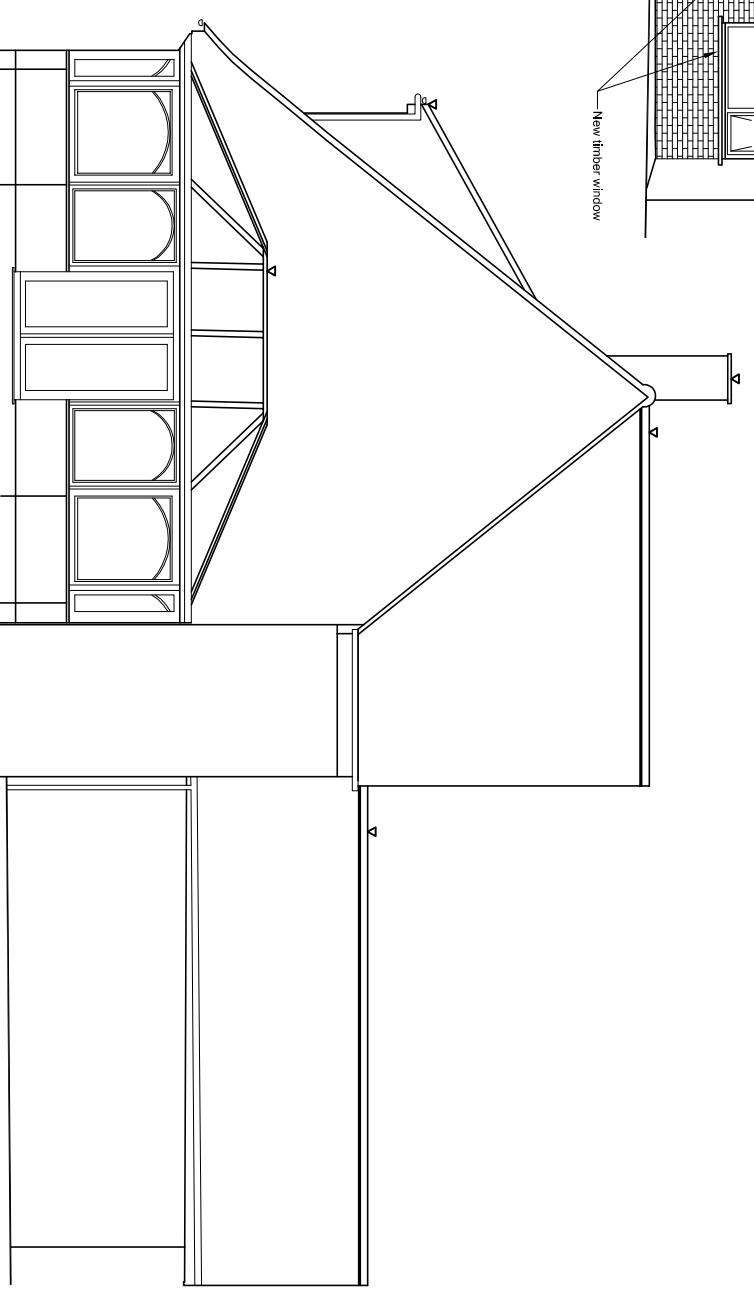

NORTH ELEVATION
2,988.00m A.D.)

EAST ELEVATION
2,988.00m A.D.)

WEST ELEVATION
2,988.00m A.D.)

Carte Blanche DG	
Client	Mr & Mrs Abbey
Project	1 The Vineyards Road Northaw, EN6 4NZ
Description	
Proposed elevations	
Scale	1:100@A3
Date	21.08.2017.
Drawn by	BG
Checked by	RF
Drawing no	239/208
Revision	-
File	Command
File location	
Architects 23 Cartledge Row Road, Surrey TW6 2HL Tel: +44 (0) 8848 0914	
Designers Email: info@carteblanche.co.uk	