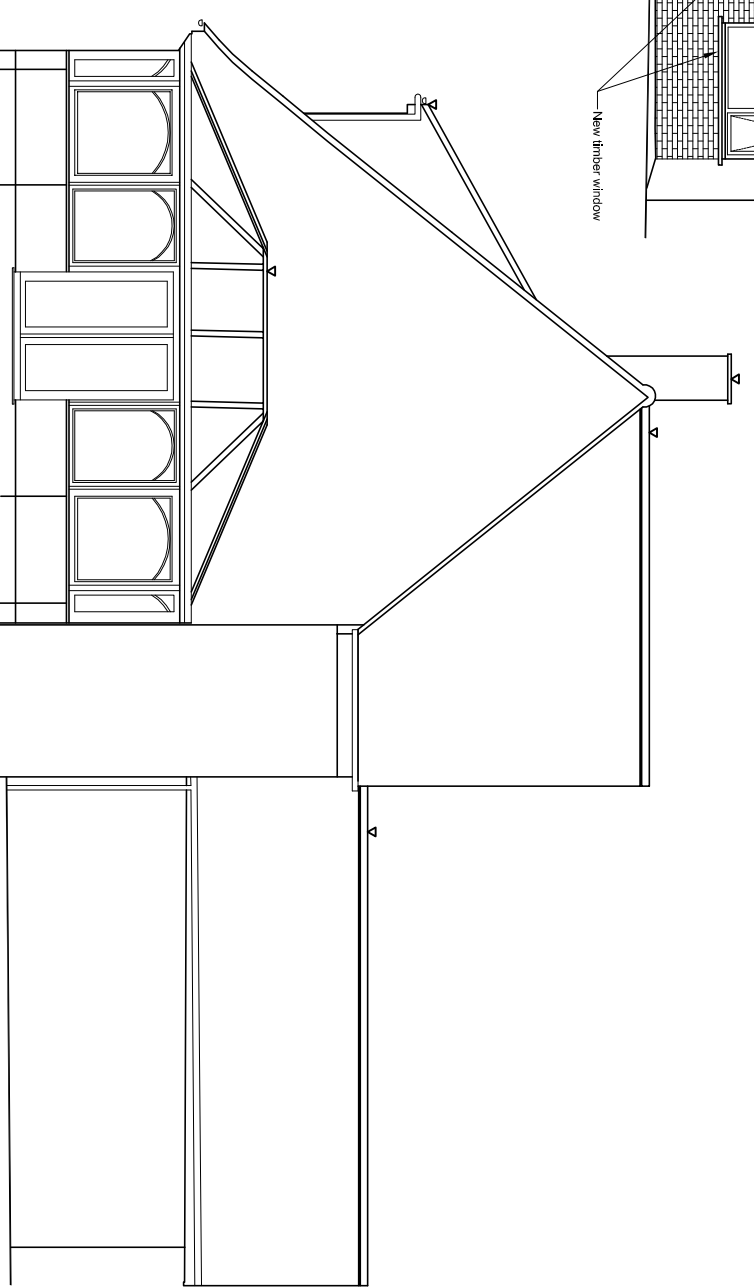

EAST ELEVATION
(98.00m A.D.)