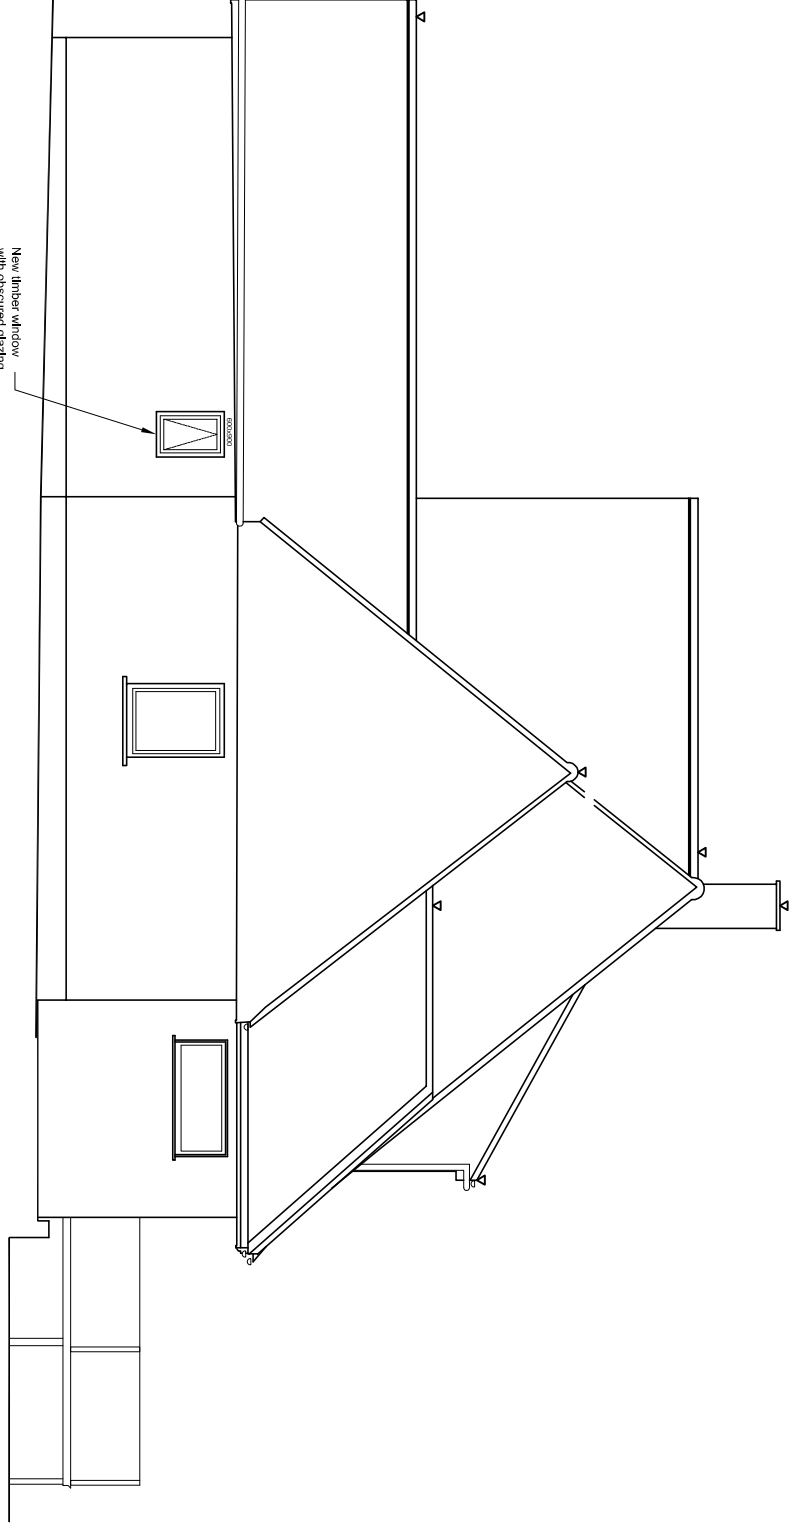

WEST ELEVATION
(98.00m A.D.)

Carte Blanche DG

Client: **Mr & Mrs Abbey**

Project: **1 The Vineyards Road Northaw, EN6 4NZ**

Proposed elevations

Scale	Date
1:100@A3	21.08.2017.
Drawn by	Checked by
BG	RF
Drawing no	Revision
239/208	-
File	Comment
File location