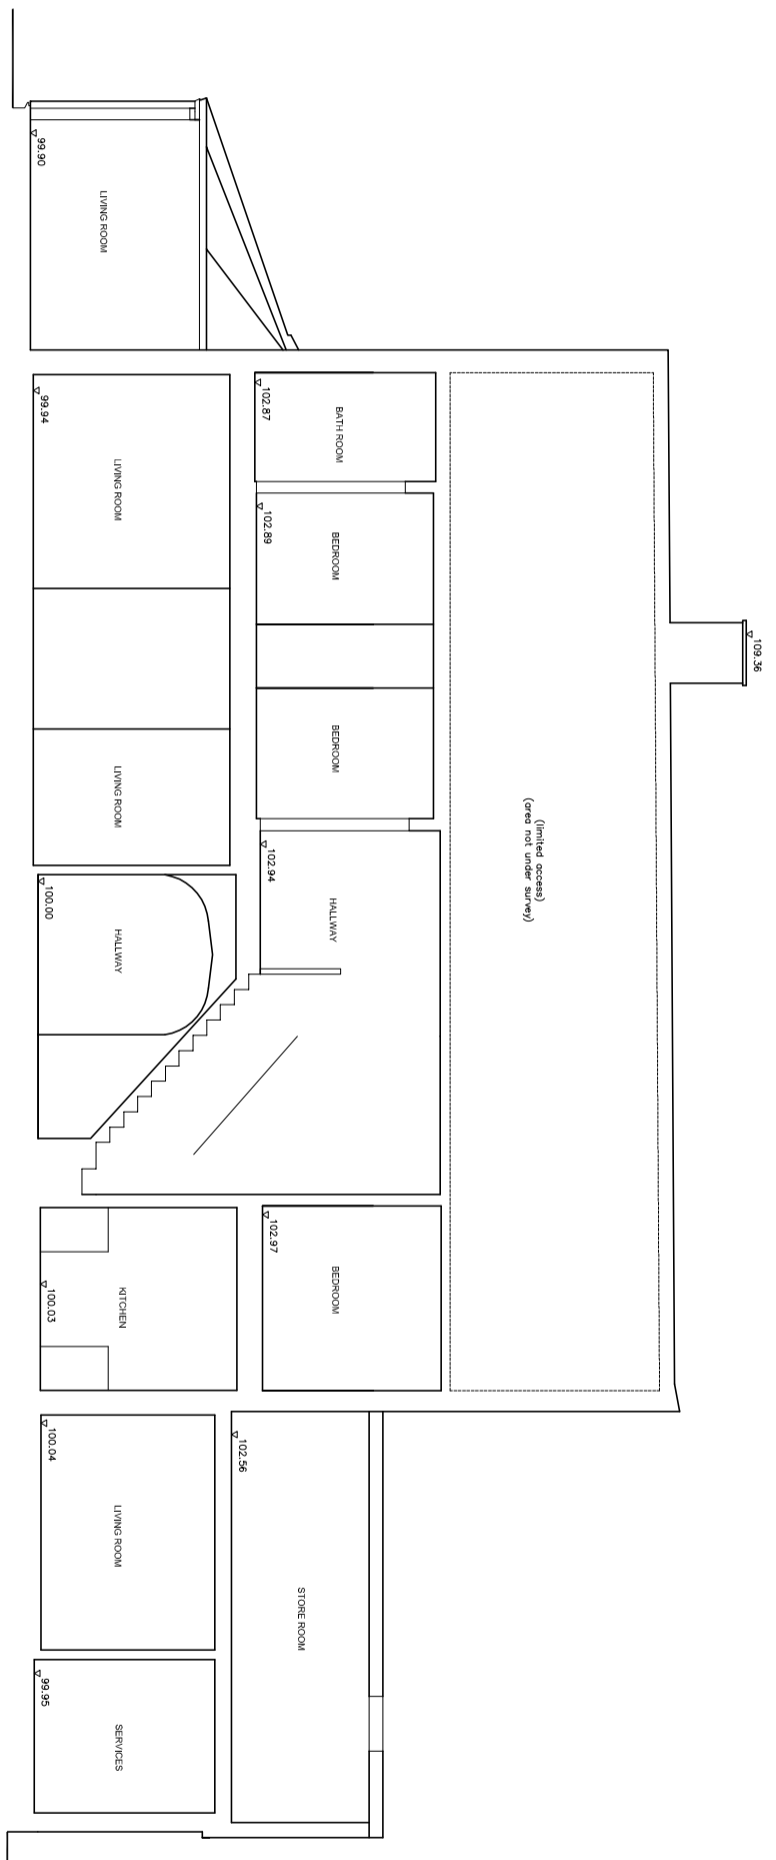

SOUTH ELEVATION
± (98.00m A.D.)

SECTION 1
± (98.00m A.D.)

Carte Blanche DG	
Client	Mr & Mrs Abbey
Project	1 The Vineyards Road Northaw, EN6 4NZ
Description Sections - Existing	
Scale	1:100@A3
Date	13.07.2017.
Drawn By	BG
Checked by	RF
Drawing No.	239/106
Revision	-
File	Command
File location	