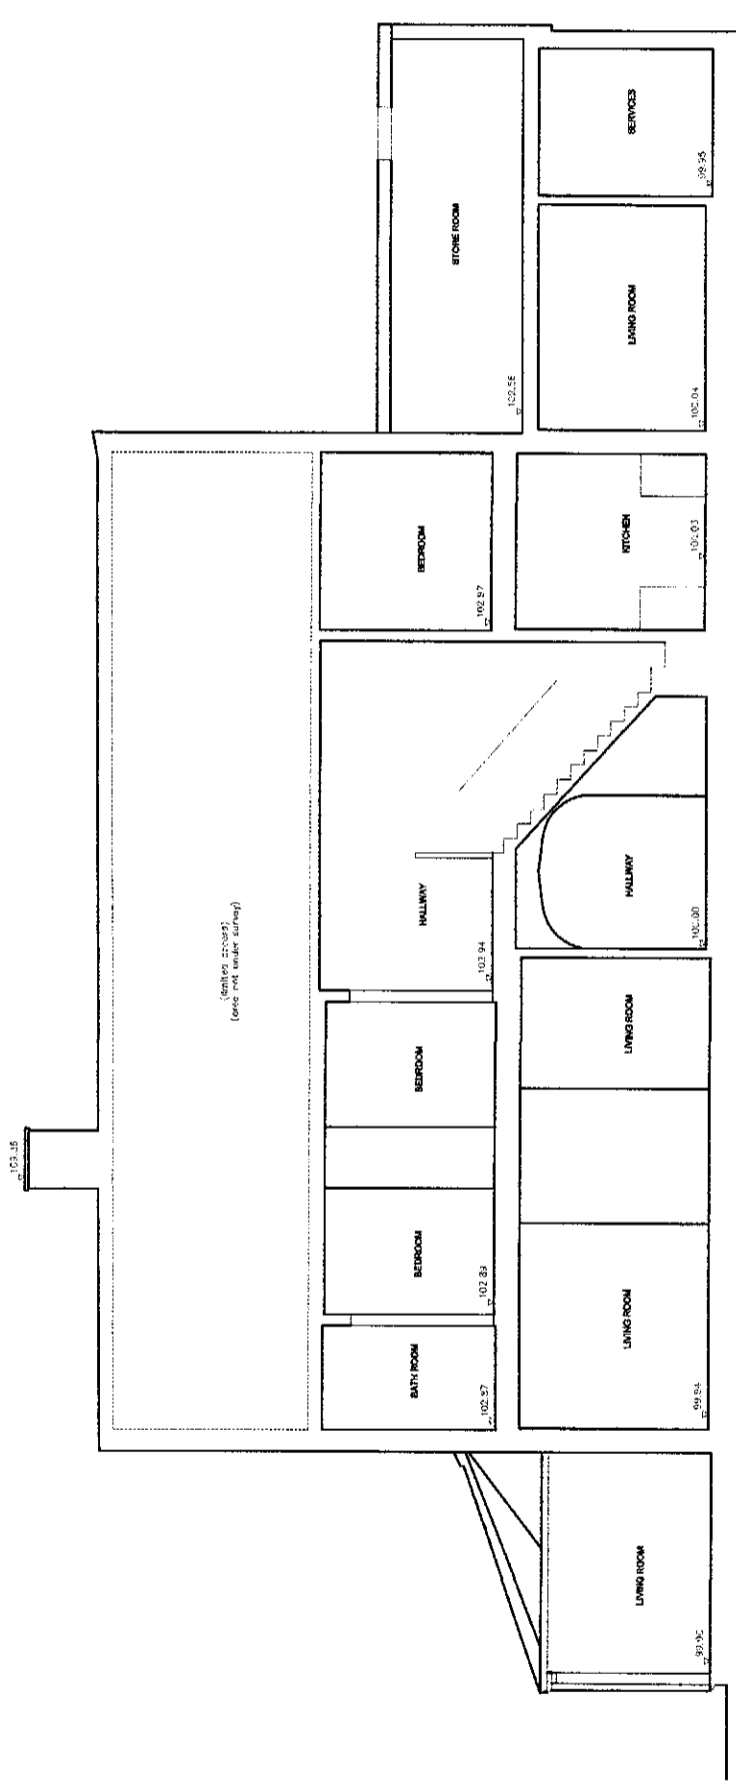

**SOUTH ELEVATION**  
Scale bar 1:100

**SECTION 1**  
Scale bar 1:100

**Carte Blanche De**

Client	Mr & Mrs Abbey		
Project	1 The Vineyards Road Northaw, EN16 4NZ		
Description	Sections - Existing		
Scale	1:100@A3	Date	13.07.2017.
Drawn by	EG	Checked by	RF
Drawing no.	238/108	Revision	-
File	File location		
<small>The notes included on this drawing are subject to change and amendments which I, the Architect, may make without notice. I shall be responsible for the accuracy of the information provided on this drawing. I shall not be responsible for any errors or omissions which may occur in the execution of the work. I shall not be responsible for any damage or loss of any kind caused by the use of this drawing. I shall not be responsible for any delay or interruption of any kind caused by the use of this drawing. I shall not be responsible for any cost or expense incurred by the use of this drawing.</small>			
Author	22 Cartledge Robinson Bury TW9 2SL Tel +44 (0)20 8946 0994		
Designer	Email: info@carteblanche.co.uk		