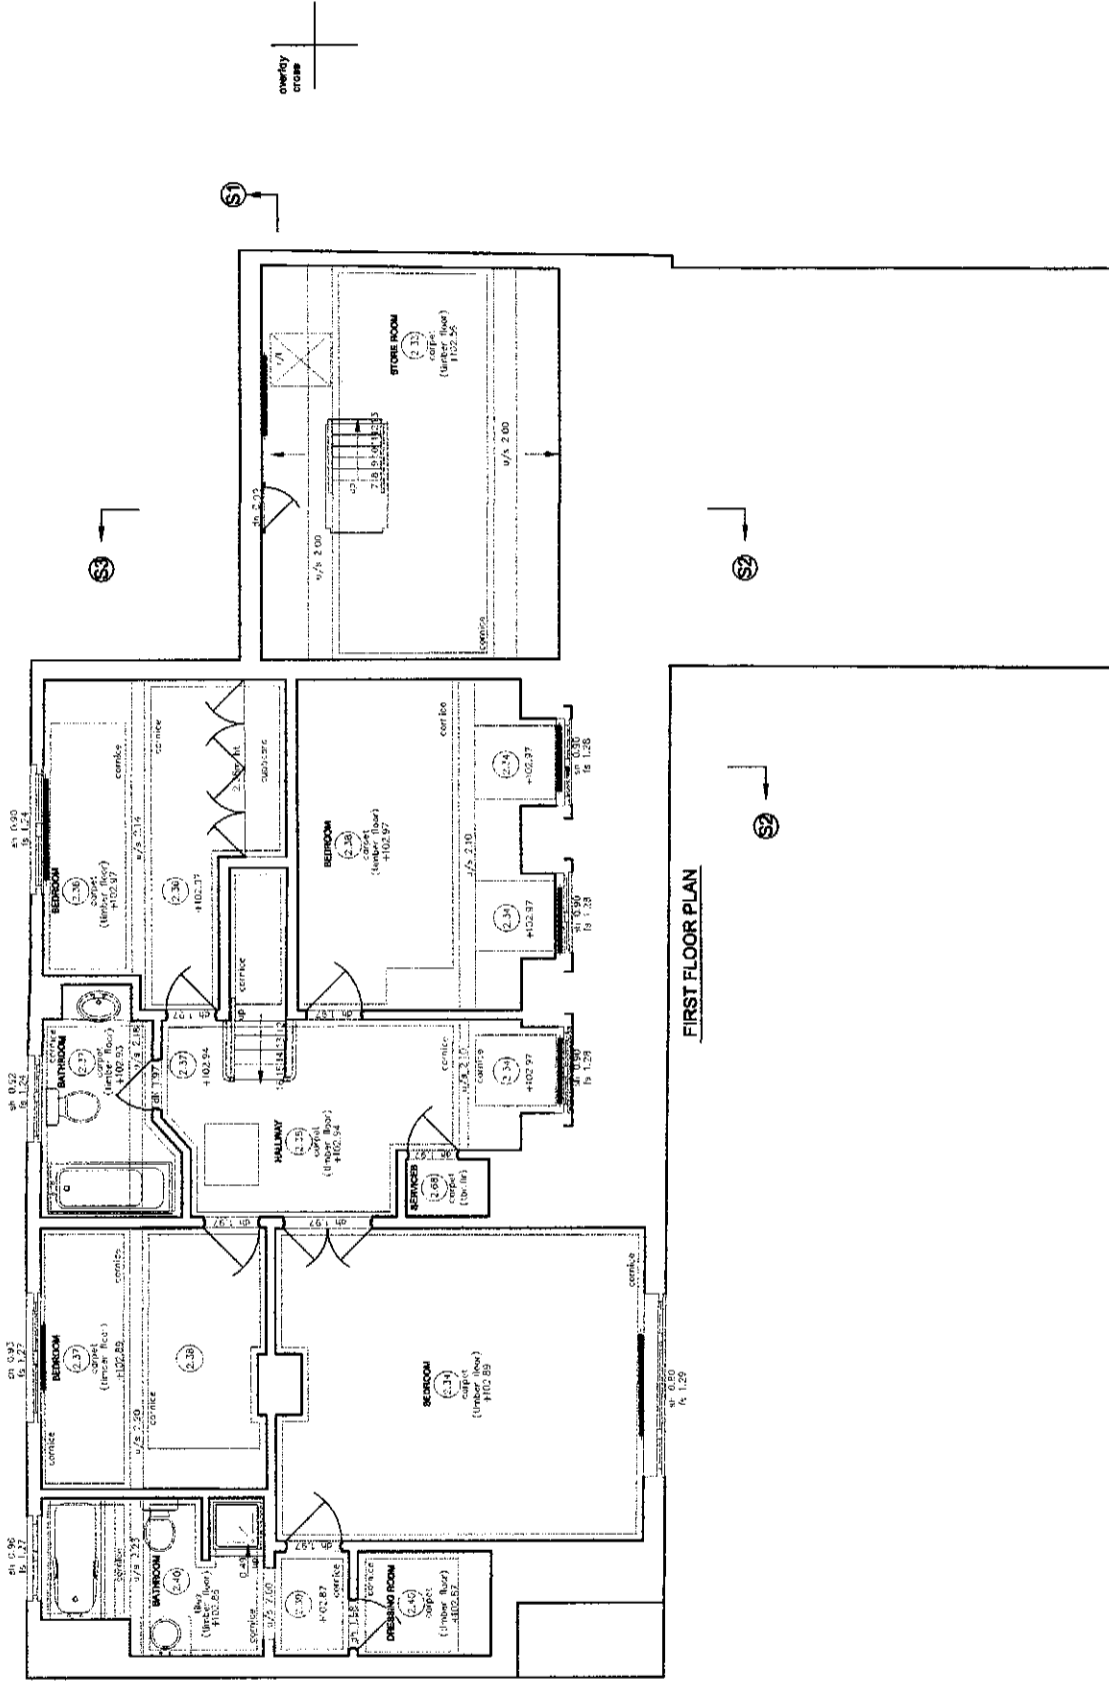

# Carte Blanche DC

Client	Mr & Mrs Abbey		
Project	1 The Vineyards Road Northaw, EN8 4NZ		
Description	First floor - Existing		
Scale	1:100@A3	Date	13.07.2017.
Drawn by	BG	Checked by	RF
Drawing no.	239/103	Revision	
File	File location		
<small>The notes included on this drawing are subject to the design and construction which is subject to the approval of the local authority. The client is responsible for ensuring that the design and construction complies with the relevant building regulations. The architect is not responsible for any errors or omissions in this drawing.</small>			
<small>Architect: Carte Blanche Design          23 Cambridge Road, Barnet, N4 9JL. Tel: 44 (0)20 8940 0874          Email: info@carteblanche.co.uk</small>			

FIRST FLOOR PLAN

ceiling cross

ceiling cross