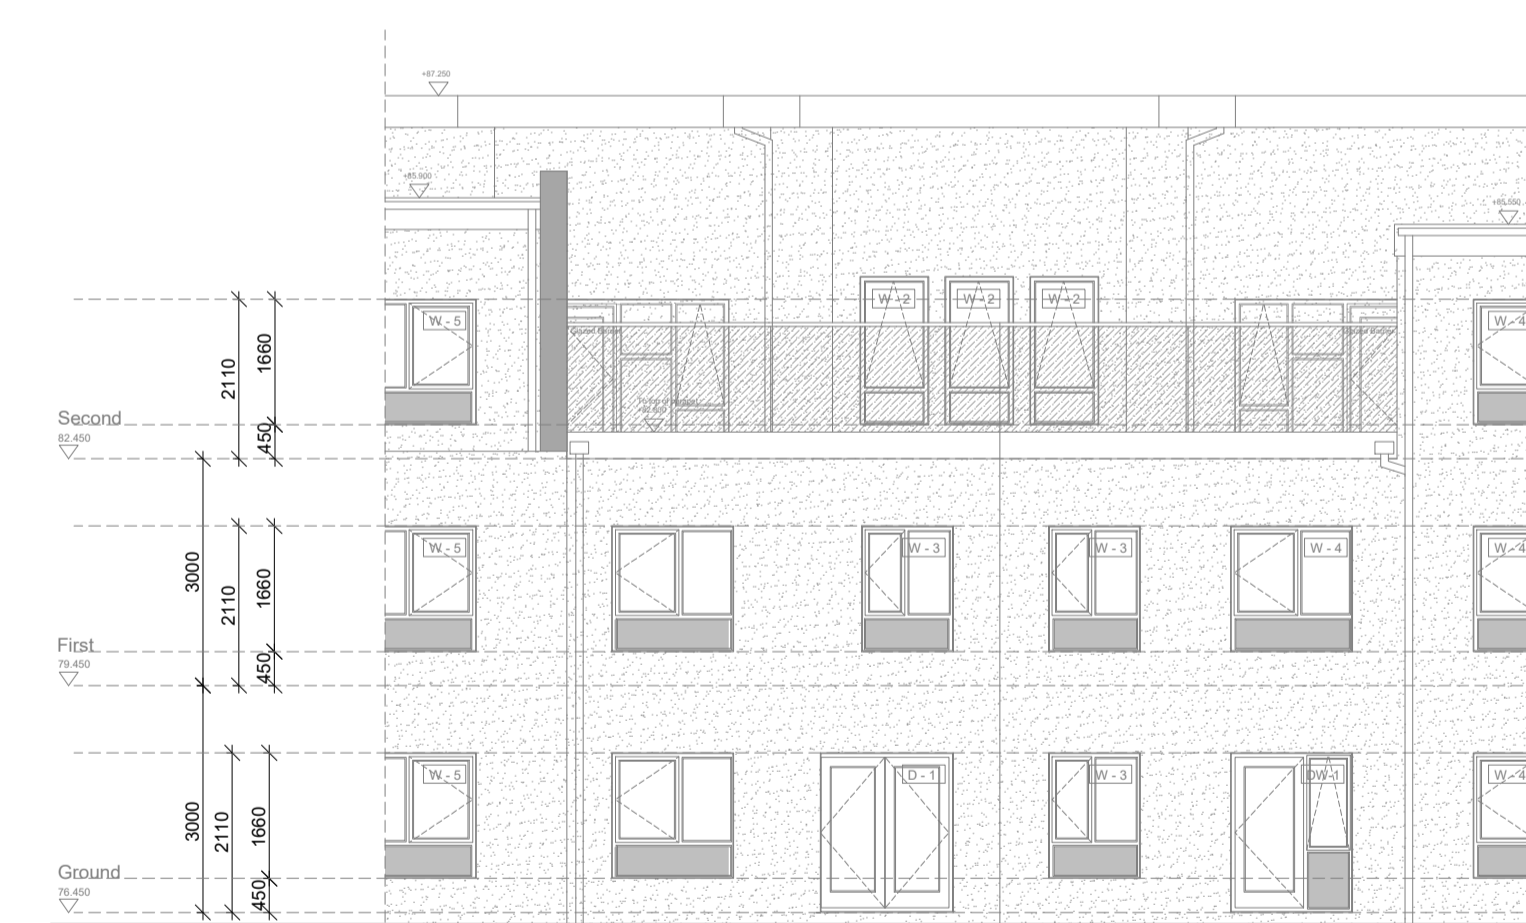

Existing Elevation A

Existing Elevation B

Existing Elevation C

Existing Elevation D

Rev	Date	Revision Description	Drawn By	Approved By
-	07/09/16	Original Drawing	JB	JB

		6 Pioneer Court, Darlington, DL1 4WD t: 01325 464 111 e: studio@adgarchitects.co.uk w: www.adgarchitects.co.uk
Client		
Simply Group		
Project Information		
Proposed 81 Bed Care Home (20sqm Bedrooms)		
Land adjacent to Porsche Garage, Hatfield Avenue, Hatfield		
Drawing Title		
Existing Elevations 1 of 2		
A1 Scale	1:100	A3 Scale
		1:200
Job Number	Drawing Number	Revision
H.15.35	(21) 1	~
Drawing Issue		
EXISTING		