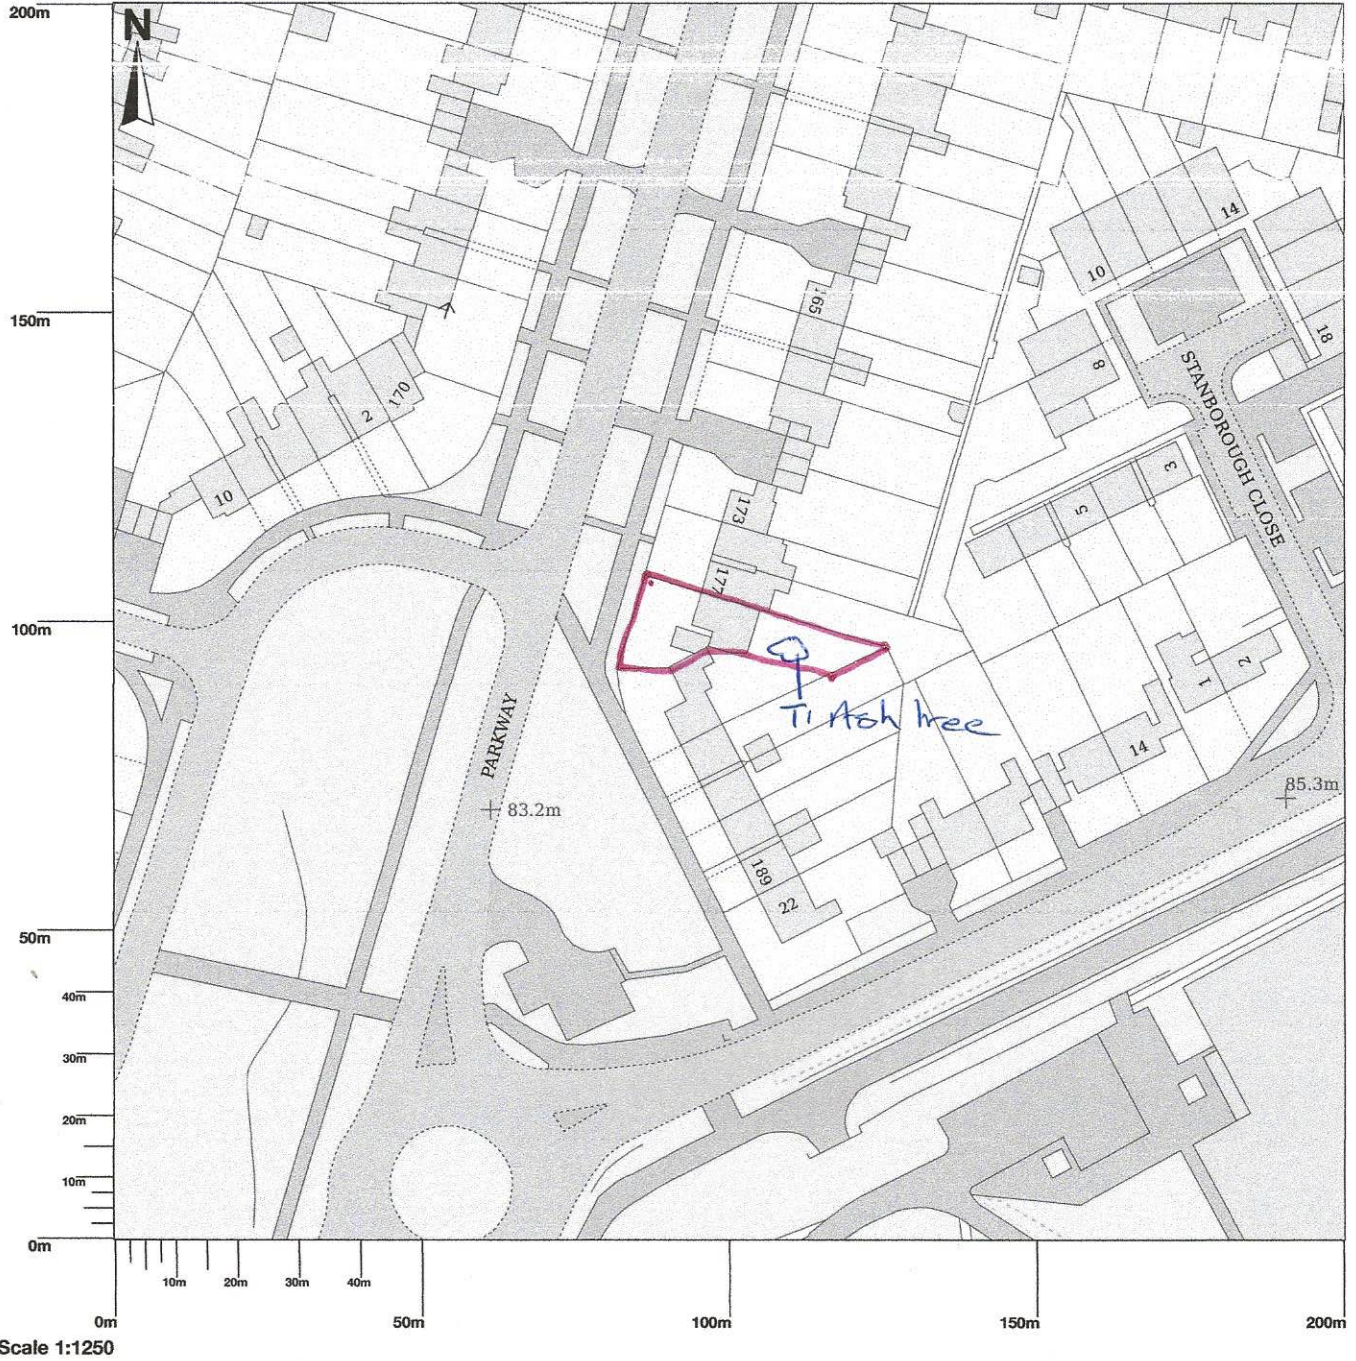

## 179 Parkway, Welwyn Garden City, AL8 6JA

Map area bounded by: 523241,211888 523441,212088. Produced on 25 January 2022 from the OS National Geographic Database. Reproduction in whole or part is prohibited without the prior permission of Ordnance Survey. © Crown copyright 2022. Supplied by UKPlanningMaps.com a licensed OS partner (100054135). Unique plan reference: p4b/uk/742212/1004121