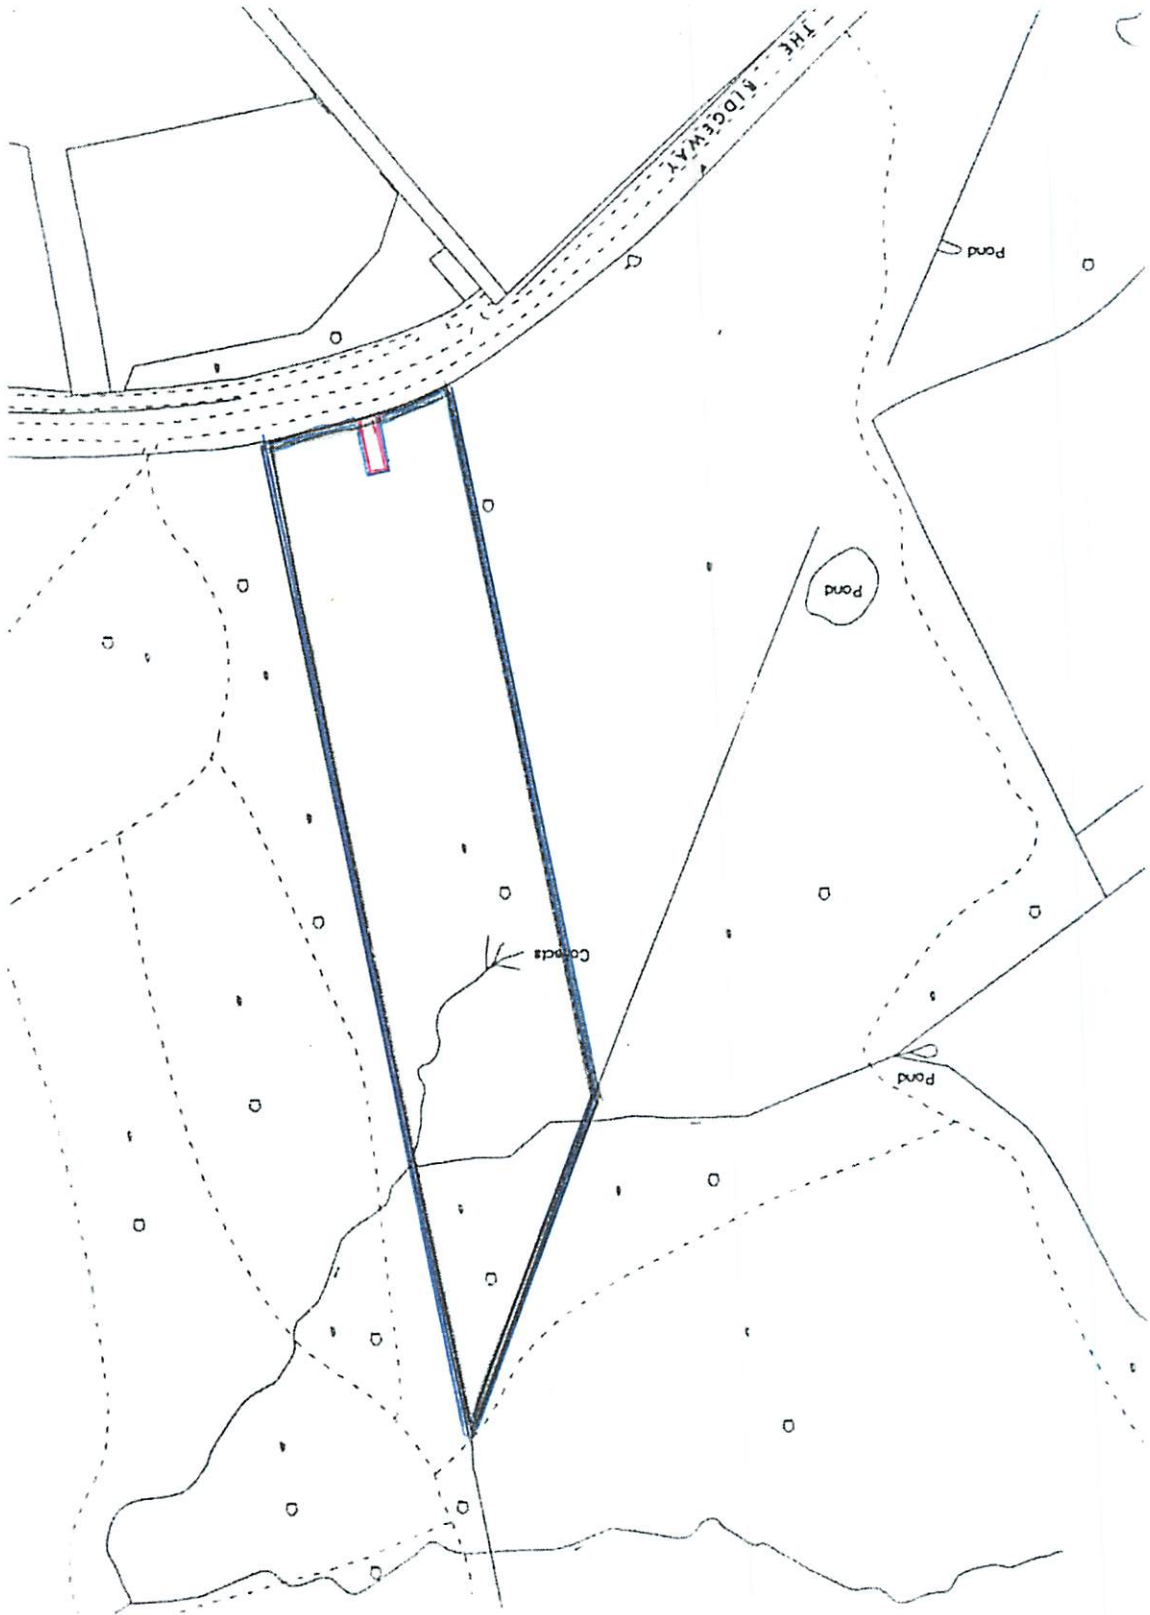

FILE

Scale 1/2500 SECTION - Crown Copyright 1997	1L2703 SECTION -	ROMANCE SURVEY PLAN REFERENCE	ADMINISTRATIVE AREA HERTFORDSHIRE & WELWYN HATFIELD
---	---------------------	----------------------------------	---