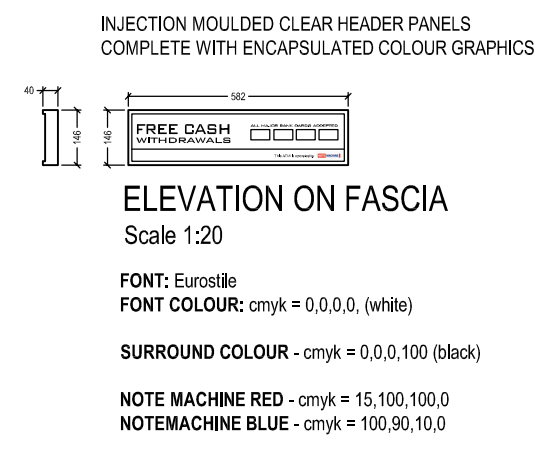

TYPICAL SECTION
Scale 1:20

ELEVATION ON SURROUND
Scale 1:20
FONT: Eurostile
FONT COLOUR: cmyk = 0,0,0,0, (white)
SURROUND COLOUR - cmyk = 0,0,0,100 (black)
NOTE MACHINE RED - cmyk = 15,100,100,0
NOTEMACHINE BLUE - cmyk = 100,90,10,0