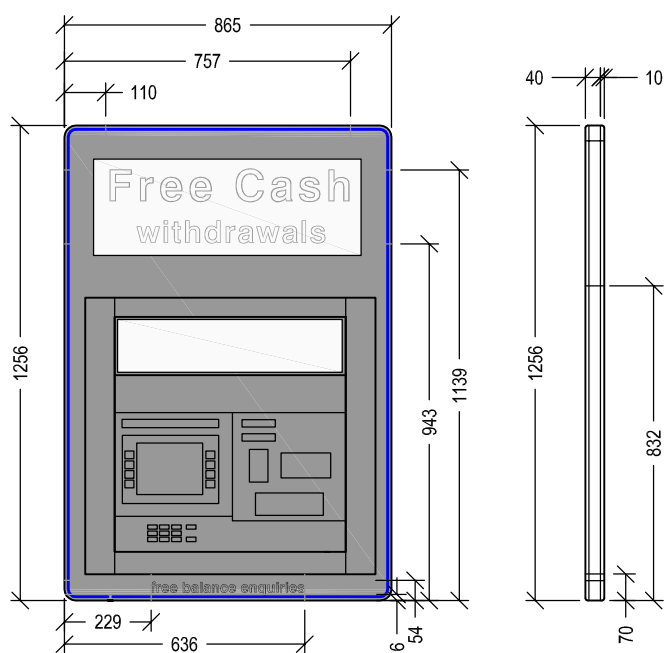

TYPICAL SECTION
Scale 1:20

ELEVATION ON SURROUND
Scale 1:20
FONT: Eurostile
FONT COLOUR: cmyk = 0,0,0,0, (white)
SURROUND COLOUR - cmyk = 0,0,0,100 (black)
NOTE MACHINE RED - cmyk = 15,100,100,0
NOTEMACHINE BLUE - cmyk = 100,90,10,0

Date:	Comments:	By:
-------	-----------	-----

GENERAL NOTES:
1) All dimensions in millimeters unless otherwise stated.

Project:
NOTE MACHINE
GENERAL SITE INSTALLATION
ARRANGEMENTS

Drawing Title:
TYPICAL DETAILS

Ref: NM-10-2013-GA-6	Date: 16-02-2015	Rev:
Scale: 1:20	Paper: A3	Date Rev: