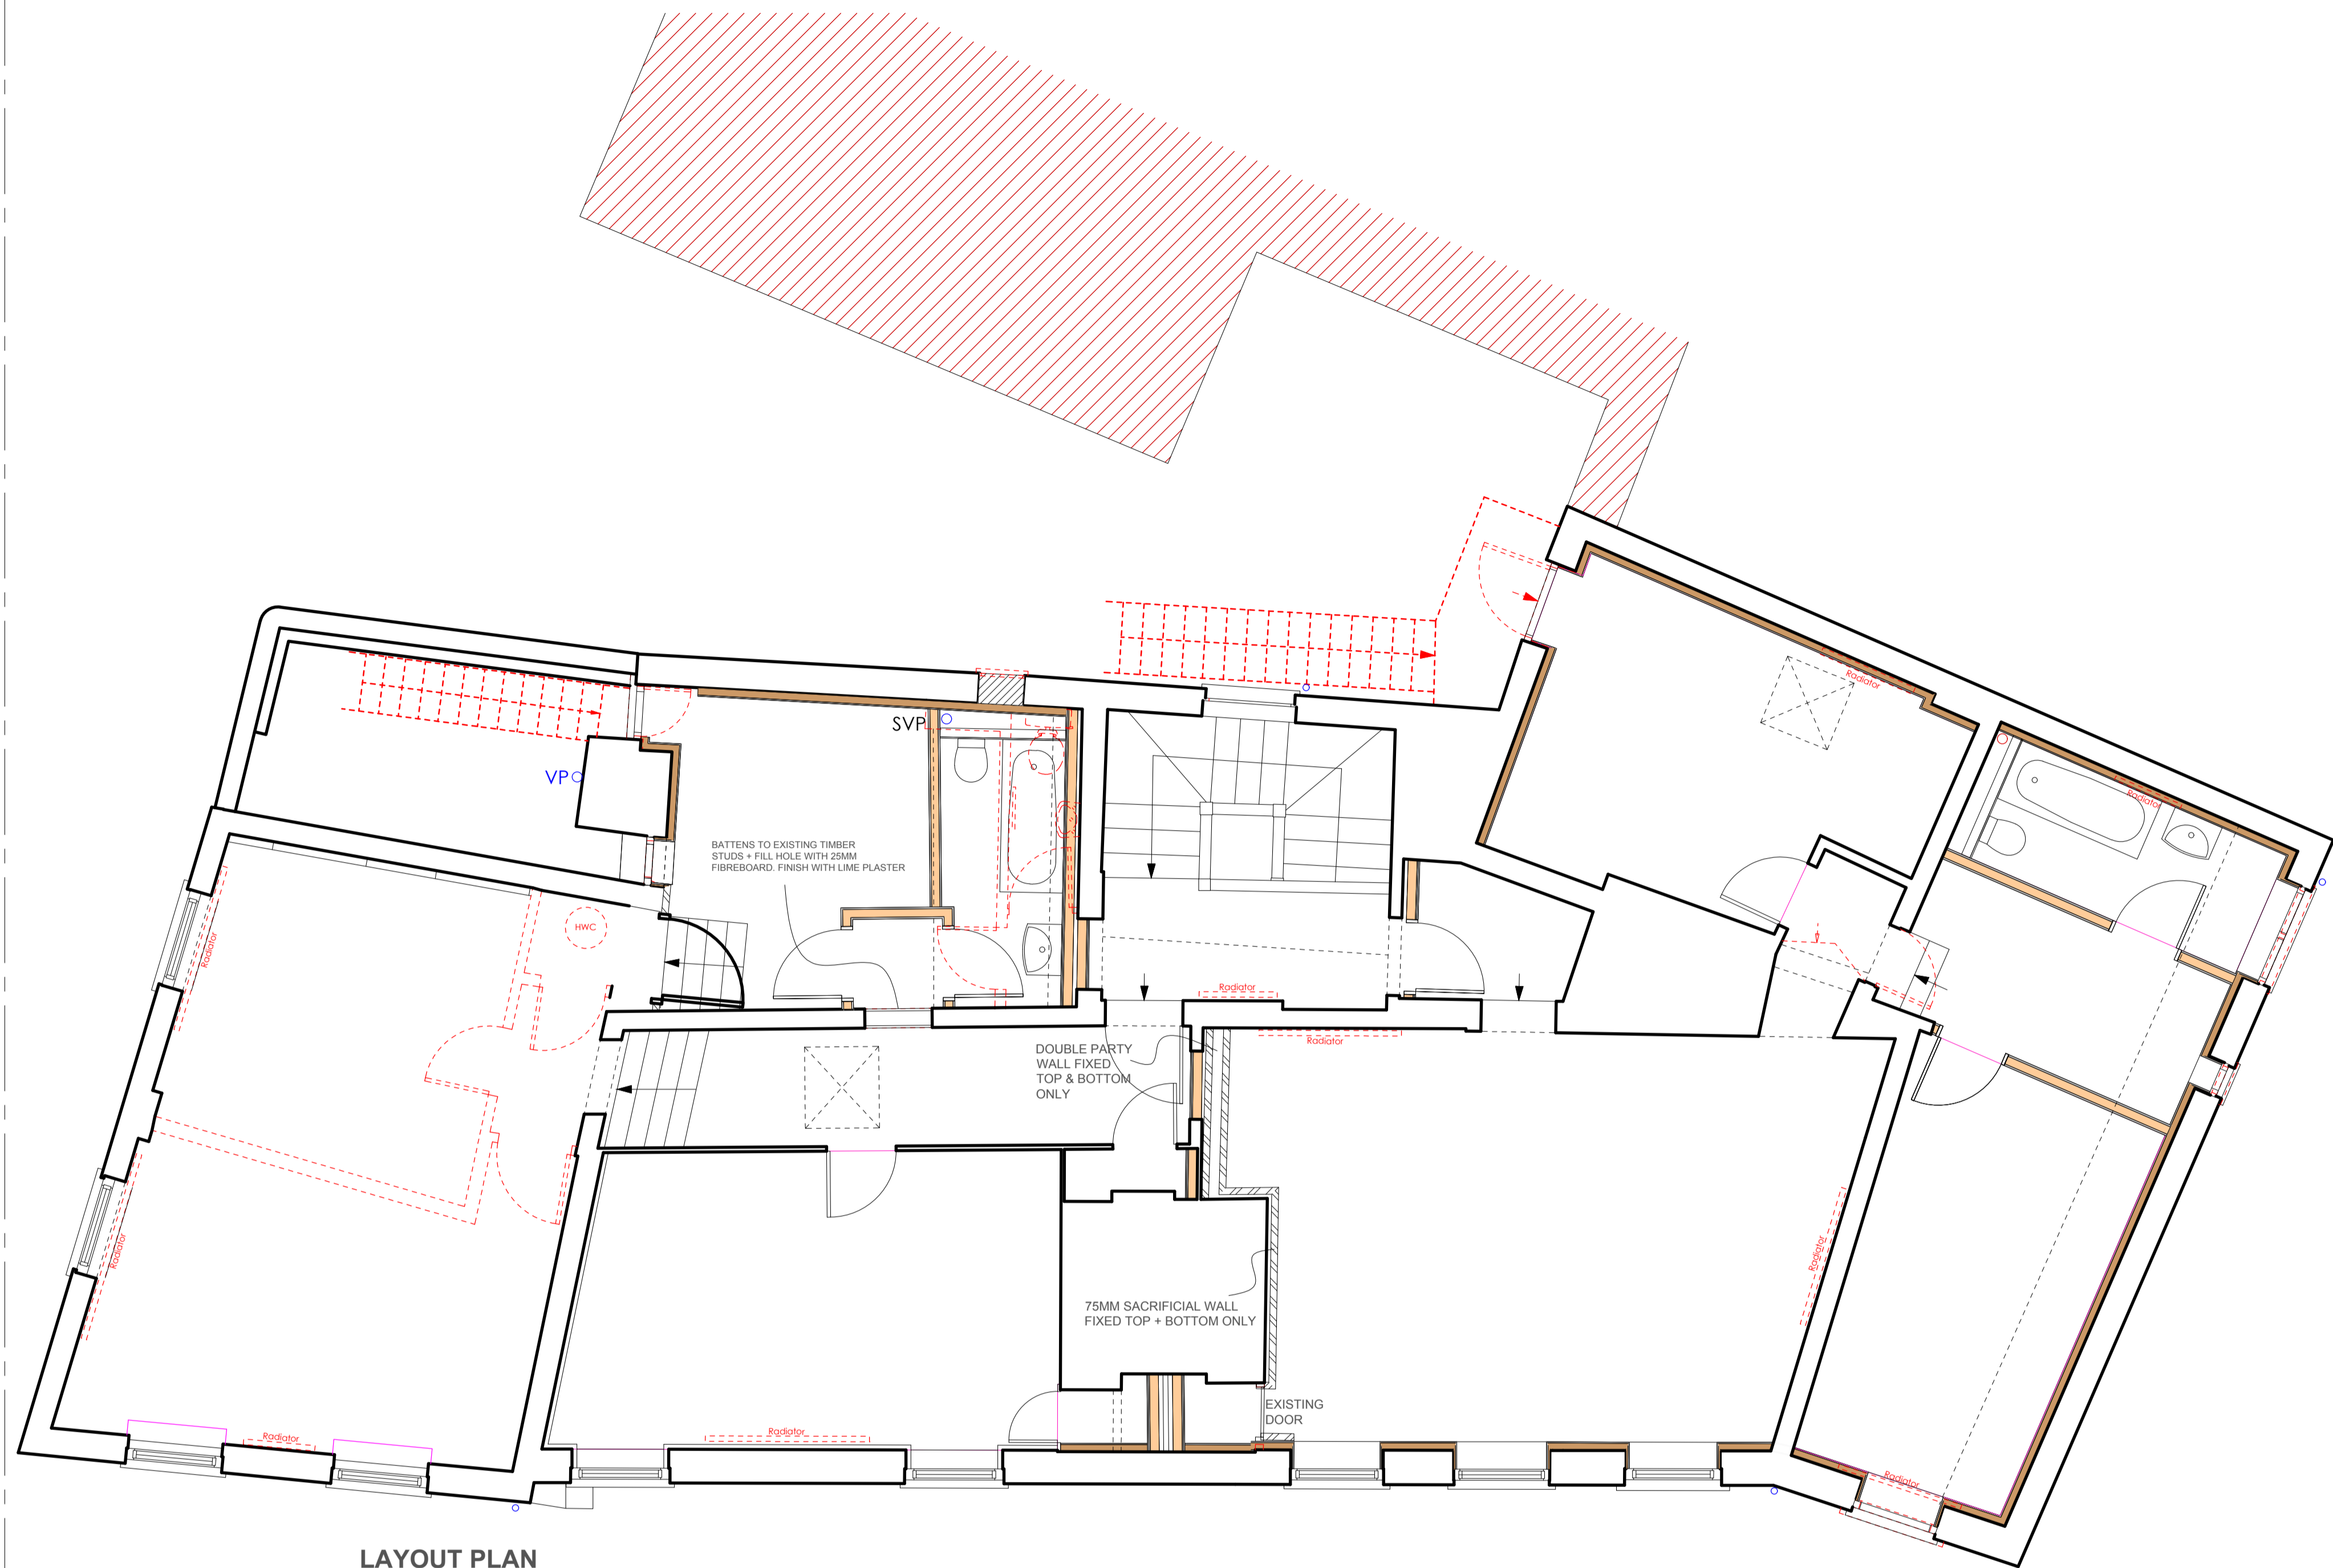

SKETCH WALL PLAN - NOT TO SCALE

LAYOUT PLAN

SKETCH ELEVATION - NOT TO SCALE

B	NEW DOOR ADDED HOME OFFICE	25.06.20
A	PARTY WALL RELOCATED	12.02.20

No REVISION DATE

Hog Group
 Humphrey's Barn, Green Man Road
 Magdalen Laver, Ongar
 Essex, CM5 0ER

CLIENT

PROJECT

1.3&5 PARK STREET
OLD HATFIELD, AL9 5AT

DETAIL

PROPOSED
1st FLOOR
WALL DETAIL

SCALE **NTS** DRAWN

DATE **05.02.20** APPROVED

FILE REF 200625 1ST FLOOR WALL.dwg

DATE PLOTTED

PLOT No

JOB NO.	DRAWING NO.	REVISION
	SP_00_01	B

delivering your vision

nog
 interiors

Hog Group
 Humphrey's Barn, Green Man Road
 Magdalen Laver, Ongar
 Essex, CM5 0ER