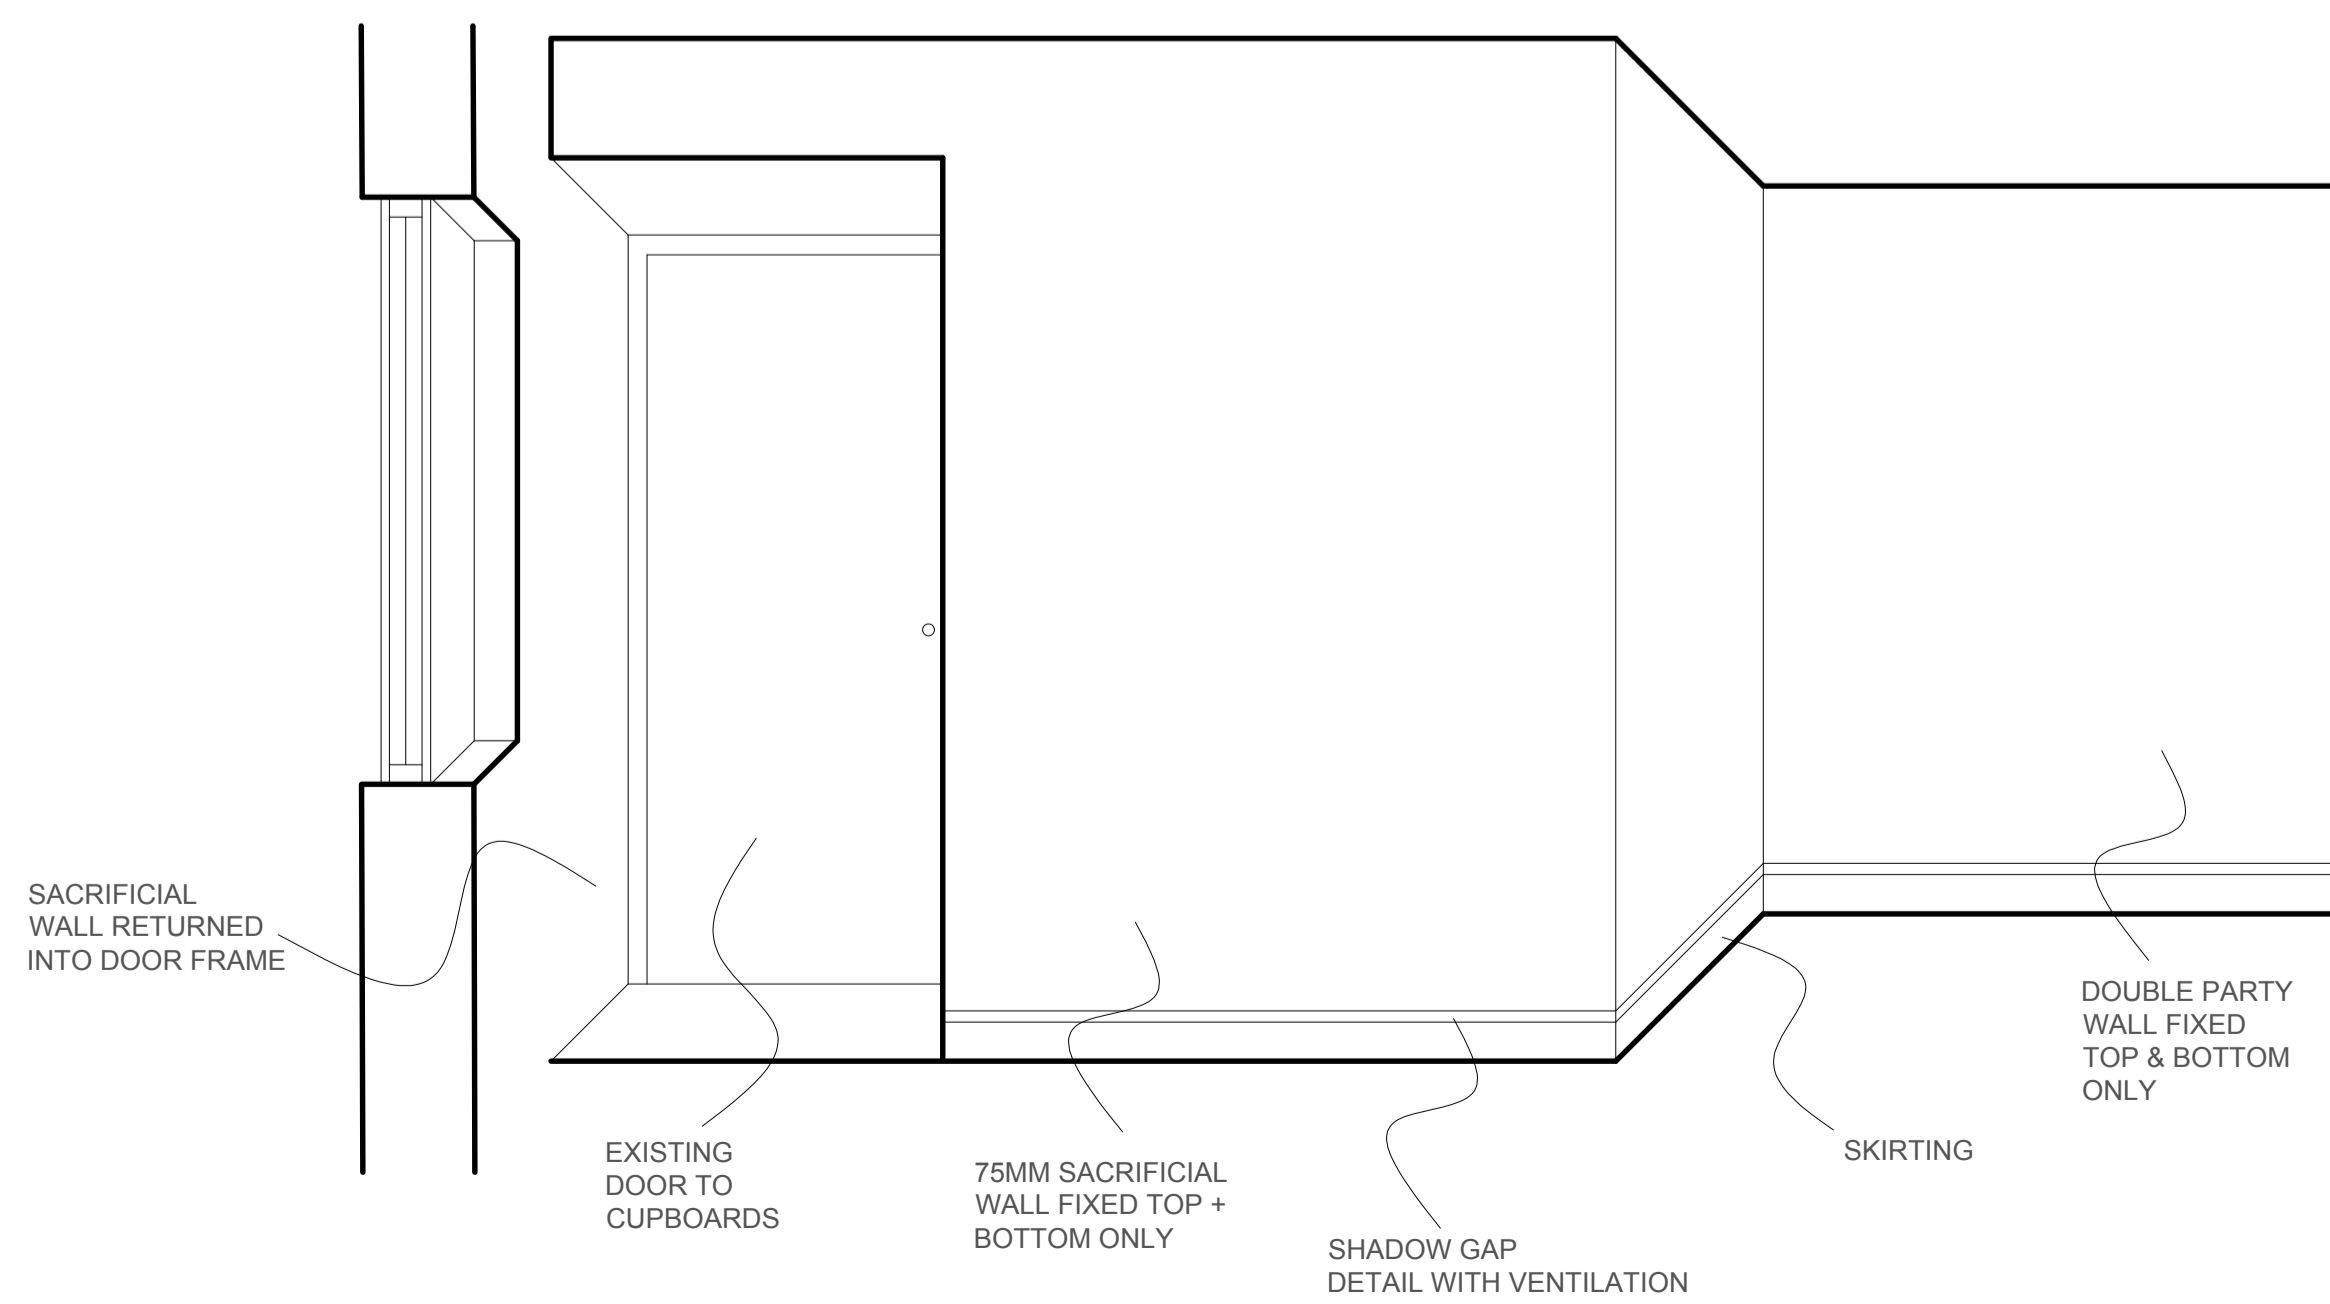

SKETCH WALL PLAN - NOT TO SCALE

LAYOUT PLAN

SKETCH ELEVATION - NOT TO SCALE

B	NEW DOOR ADDED HOME OFFICE	25.06.20
A	PARTY WALL RELOCATED	12.02.20

No REVISION DATE

Hog Group
 Humphrey's Barn, Green Man Road
 Magdalen Laver, Ongar
 Essex, CM5 0ER

CLIENT

PROJECT

1.3&5 PARK STREET
OLD HATFIELD, AL9 5AT

DETAIL

PROPOSED
1st FLOOR
WALL DETAIL

SCALE **NTS** DRAWN

DATE **05.02.20** APPROVED

FILE REF 200625 1ST FLOOR WALL.dwg