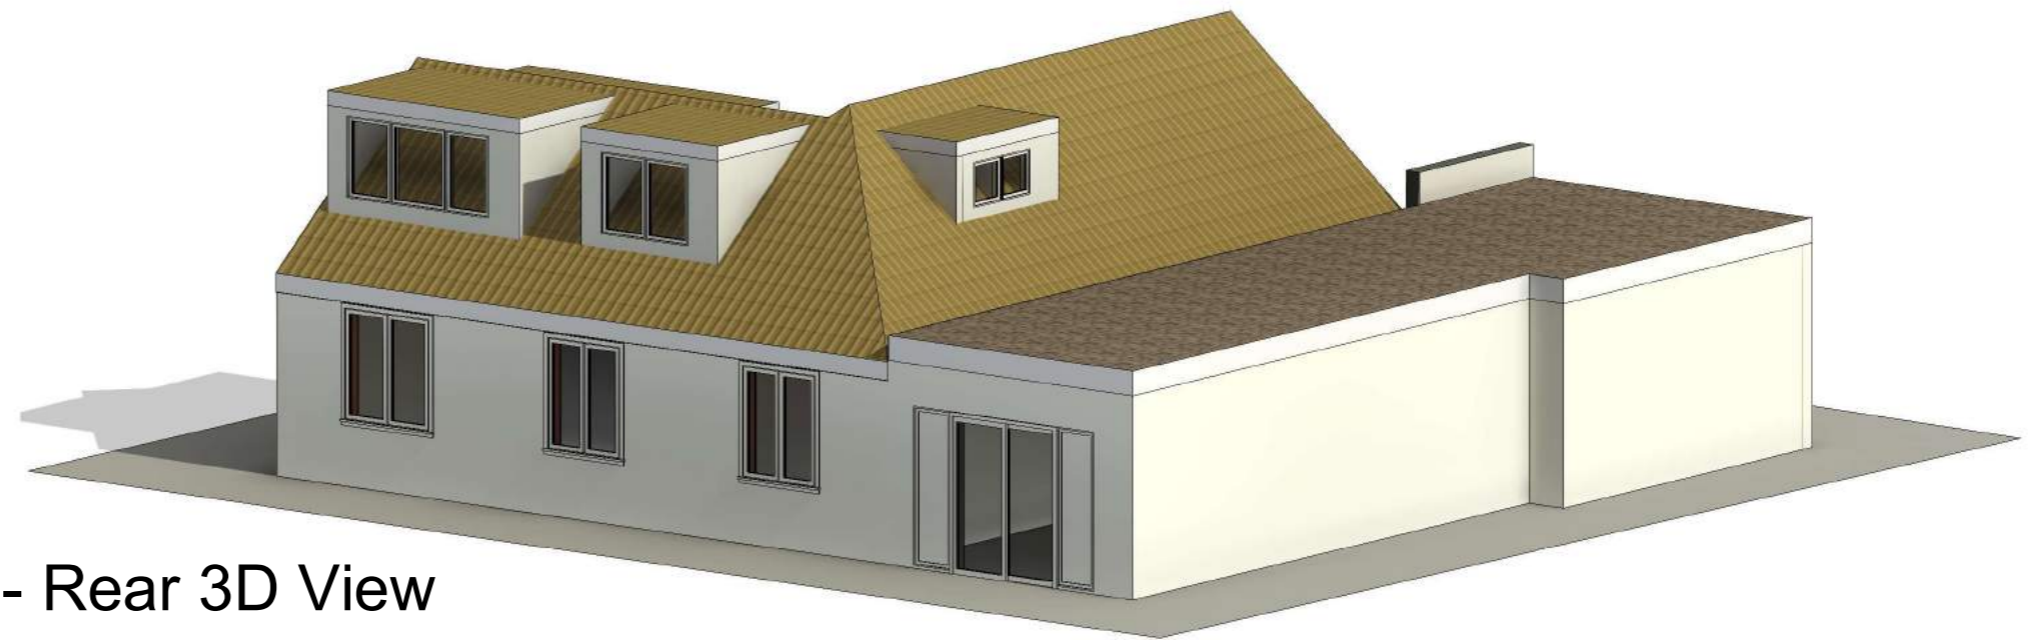

1 E - Front 3D View

2 E - Rear 3D View

VISUAL SCALE 1:50 @ A3

Scale	-	Date	20/12/2021	Project name	2 King James Avenue	Sheet name	Existing 3D Views		
Drawn by	BD	Checked by	IO	Project number	BD-011212	Rev	A	Metric	A3